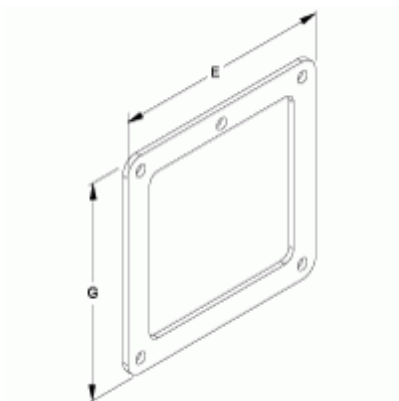

## Box Connector *1485 K Series*

- Use inside box when entering with "Lay-In" Wireway.

| Part No. | For use with | H     | W    |
|----------|--------------|-------|------|
| 1485BK   | 2.5 x 2.5    | 3.87  | 3.87 |
| 1485CK   | 4 x 4        | 5.37  | 5.37 |
| 1485DK   | 6 x 6        | 7.62  | 7.62 |
| 1485EK   | 8 x 8        | 9.62  | 9.62 |
| 1485FK   | 12 x 6       | 13.62 | 7.62 |