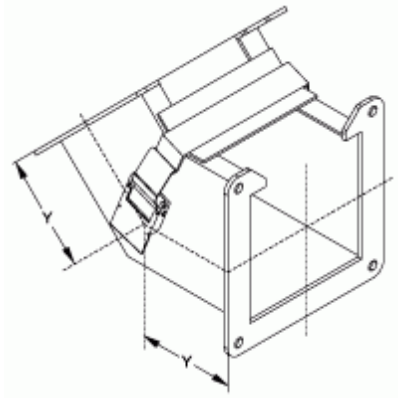

Quality Products. Service Excellence.

45 degree Elbow Inside Opening *1485 4P Series*

| Part No. | Size |
|----------|-----------|
| 1485B4P | 2.5 x 2.5 |
| 1485C4P | 4 x 4 |
| 1485D4P | 6 x 6 |
| 1485E4P | 8 x 8 |

One flat sealing plate included

Data subject to change without notice

© 2022. Hammond Manufacturing Ltd. All rights reserved.

X-ON Electronics

Largest Supplier of Electrical and Electronic Components

Click to view similar products for [Wire Ducting & Raceways](#) category: