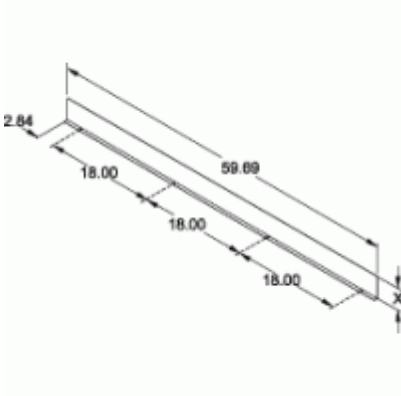

## Barrier Kit 1487 B Series

- Divides wireway into two or more compartments. Barriers are fastened to wireway sections with screws.

Part No.	For use with	Length	H
1487CB60	4 x 4	59.69	3.72
1487DB60	6 x 6	59.69	5.72
1487EB60	8 x 8	59.69	7.72