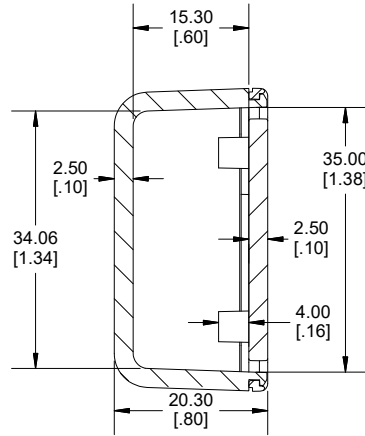

TOP VIEW

**SECTION A-A
SIDE VIEW**

**SECTION B-B
END VIEW**

INSIDE BASE VIEW

Dimensions:
mm
[inches]

Enclosures can be Factory Modified (Milling, Drilling, Printing etc.)
Contact Factory (modshop@hammfg.com) for quotes
Solid models of this enclosure available in .stp or .x_t
(Part number and text placement/orientation on our products are subject to change,
we do not recommend using them as a locating reference for modification purposes)

NOTE

Purchased assembly includes snap together base and cover. Enclosure molded from general purpose ABS Plastic.
Other materials / colours available consult factory.

Recommended Torque : (21-28) Ozf.in / (15-20) cN.m