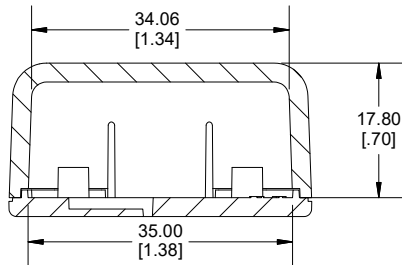

TOP VIEW

**SECTION A-A
SIDE VIEW**

**SECTION B-B
END VIEW**

INSIDE BASE VIEW

Dimensions:
mm
[inches]

Enclosures can be Factory Modified (Milling, Drilling, Printing etc.)
Contact Factory (modshop@hammfg.com) for quotes
Solid models of this enclosure available in .stp or .x_t
(Part number and text placement/orientation on our products are subject to change,
we do not recommend using them as a locating reference for modification purposes)

NOTE

Purchased assembly includes snap together base and cover. Enclosure molded from general purpose ABS Plastic.
Other materials / colours available consult factory.

Recommended Torque : (21-28) Ozf.in / (15-20) cN.m