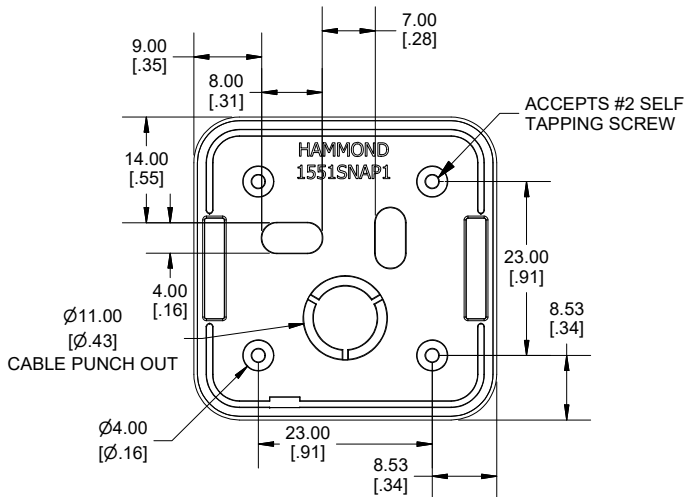

TOP VIEW

**SECTION A-A
SIDE VIEW**

**SECTION B-B
END VIEW**

INSIDE BASE VIEW

Dimensions:
mm
[inches]

Enclosures can be Factory Modified (Milling, Drilling, Printing etc.)
Contact Factory (modshop@hammfg.com) for quotes
Solid models of this enclosure available in .stp or .x_t
(Part number and text placement/orientation on our products are subject to change,
we do not recommend using them as a locating reference for modification purposes)

NOTE

Purchased assembly includes snap together base and cover. Enclosure molded from general purpose ABS Plastic.
Other materials / colours available consult factory.

Recommended Torque : (21-28) Ozf.in / (15-20) cN.m

PART NUMBERS

1551SNAP1 Enclosure

Black Enclosure - UL94 - HB	1551SNAP1BK
Gray Enclosure - UL94 - HB	1551SNAP1GY
White Enclosure - UL94 - HB	1551SNAP1WH

ACCESSORIES

P.C. Board Plastite Self Tapping Screw [#2 x 3/16" self-tapping (4.8mm)]	1553WTS100 (Pkg 100)
---	----------------------