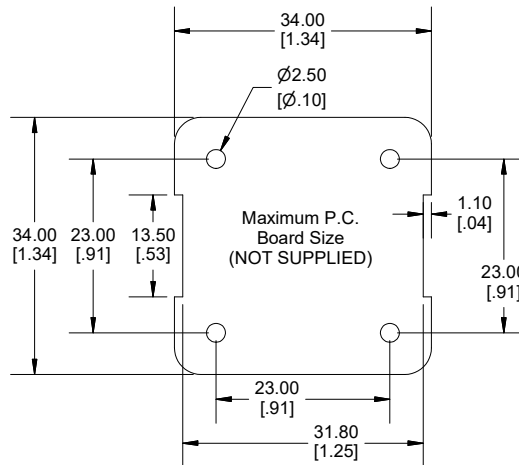

TOP VIEW

**SECTION A-A
SIDE VIEW**

**SECTION B-B
END VIEW**

INSIDE BASE VIEW

Dimensions:
mm
[inches]

Enclosures can be Factory Modified (Milling, Drilling, Printing etc.)
Contact Factory (modshop@hammfg.com) for quotes
Solid models of this enclosure available in .stp or .x_t
(Part number and text placement/orientation on our products are subject to change,
we do not recommend using them as a locating reference for modification purposes)

NOTE

Purchased assembly includes snap together base and cover. Enclosure molded from general purpose ABS Plastic.
Other materials / colours available consult factory.

Recommended Torque : (21-28) Ozf.in / (15-20) cN.m