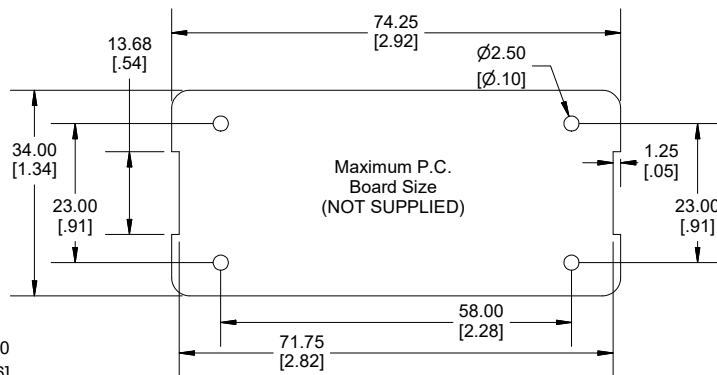

TOP VIEW

SECTION A-A
SIDE VIEW

SECTION B-B
END VIEW

INSIDE BASE

Enclosures can be Factory Modified (Milling, Drilling, Printing etc.)
 Contact Factory (modshop@hammfg.com) for quotes
 Solid models of this enclosure available in .stp or .x_t
 (Part number and text placement/orientation on our products are subject to change,
 we do not recommend using them as a locating reference for modification purposes)

NOTE

Purchased assembly includes snap together base and cover. Enclosure molded from general purpose ABS Plastic. Other materials / colours available consult factory.

Recommended Torque : (21-28) Ozf.in / (15-20) cN.m