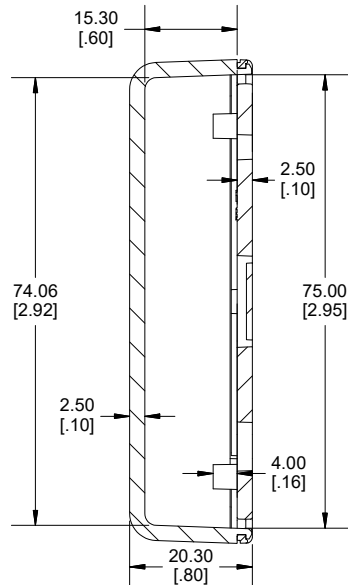

TOP VIEW

SECTION A-A
SIDE VIEW

SECTION B-B
END VIEW

INSIDE BASE

Enclosures can be Factory Modified (Milling, Drilling, Printing etc.)
 Contact Factory (modshop@hammfg.com) for quotes
 Solid models of this enclosure available in .stp or .x_t
 (Part number and text placement/orientation on our products are subject to change,
 we do not recommend using them as a locating reference for modification purposes)

NOTE

Purchased assembly includes snap together base and cover. Enclosure molded from general purpose ABS Plastic. Other materials / colours available consult factory.

Recommended Torque : (21-28) Ozf.in / (15-20) cN.m

Dimensions:
mm
[inches]

**HAMMOND
MANUFACTURING.**

1551SNAP2

www.hammondmfg.com

X-ON Electronics

Largest Supplier of Electrical and Electronic Components

Click to view similar products for [Enclosures, Boxes & Cases](#) *category:*