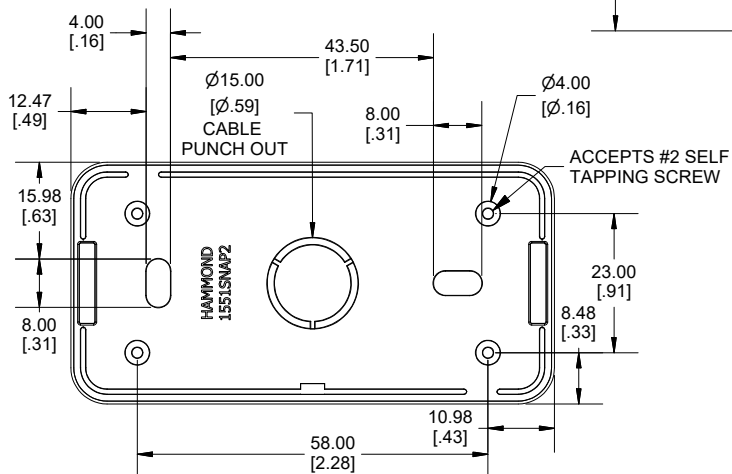

TOP VIEW

SECTION A-A
SIDE VIEW

SECTION B-B
END VIEW

INSIDE BASE

Enclosures can be Factory Modified (Milling, Drilling, Printing etc.)
 Contact Factory (modshop@hammfg.com) for quotes
 Solid models of this enclosure available in .stp or .x_t
 (Part number and text placement/orientation on our products are subject to change,
 we do not recommend using them as a locating reference for modification purposes)

NOTE

Purchased assembly includes snap together base and cover. Enclosure molded from general purpose ABS Plastic. Other materials / colours available consult factory.

Recommended Torque : (21-28) Ozf.in / (15-20) cN.m

Dimensions:
mm
[inches]

**HAMMOND
MANUFACTURING.**

1551SNAP2

www.hammondmfg.com

X-ON Electronics

Largest Supplier of Electrical and Electronic Components

Click to view similar products for [Enclosures, Boxes & Cases](#) *category:*