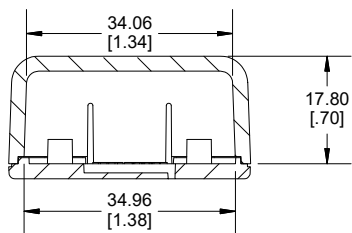

TOP VIEW

SECTION A-A
SIDE VIEW

SECTION B-B
END VIEW

INSIDE BASE

Enclosures can be Factory Modified (Milling, Drilling, Printing etc.)
 Contact Factory (modshop@hammfg.com) for quotes
 Solid models of this enclosure available in .stp or .x_t
 (Part number and text placement/orientation on our products are subject to change,
 we do not recommend using them as a locating reference for modification purposes)

NOTE

Purchased assembly includes snap together base and cover. Enclosure molded from general purpose ABS Plastic. Other materials / colours available consult factory.

Recommended Torque : (21-28) Ozf.in / (15-20) cN.m