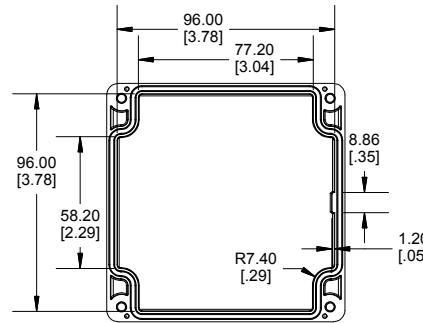

TOP VIEW

**SECTION A-A
SIDE VIEW**

**SECTION B-B
SIDE VIEW**

INSIDE BOX

INSIDE LID

Dimensions:
mm
[inches]

POLYCARBONATE
VERSION ONLY
UL LISTED
FILE #E65324
TYPE 4,4X,6,6P

Enclosures can be Factory Modified (Milling, Drilling, Printing etc.)
Contact Factory mjm@hammondmfg.com for quotes
Solid models of this enclosure available in STEP or IGES.
(Part number and text placement/orientation on our products are subject to change,
we do not recommend using them as a locating reference for modification purposes)

NOTE

Purchased assembly includes box, lid, 4 cover screws, and preformed silicone gasket.
General Purpose ABS version is not UL approved. (Matl UL94 - HB)
Polycarbonate version is UL 508A approved. (Matl UL94 - 5VA @ 3mm)
Recommended Cover screw torque -- 43-57 ozf-in (30-40 cN-m)