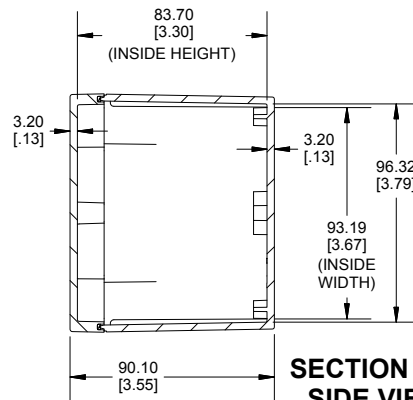

TOP VIEW

**SECTION A-A
SIDE VIEW**

**SECTION B-B
SIDE VIEW**

INSIDE BOX

INSIDE LID

Dimensions:
mm
[inches]

POLYCARBONATE
VERSION ONLY
UL LISTED
FILE #E65324
TYPE 4,4X,6,6P

Enclosures can be Factory Modified (Milling, Drilling, Printing etc.)
Contact Factory mjm@hammondmfg.com for quotes
Solid models of this enclosure available in STEP or IGES.
(Part number and text placement/orientation on our products are subject to change,
we do not recommend using them as a locating reference for modification purposes)

NOTE

Purchased assembly includes box, lid, 4 cover screws, and preformed silicone gasket.
General Purpose ABS version is not UL approved. (Matl UL94 - HB)
Polycarbonate version is UL 508A approved. (Matl UL94 - 5VA @ 3mm)
Recommended Cover screw torque -- 43-57 ozf-in (30-40 cN-m)