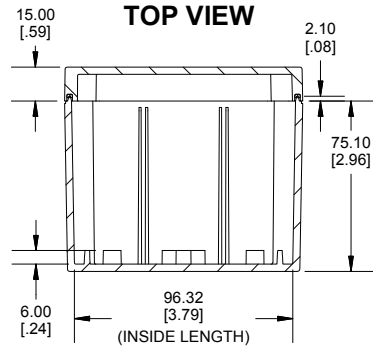

TOP VIEW

**SECTION A-A
SIDE VIEW**

**SECTION B-B
SIDE VIEW**

INSIDE BOX

INSIDE LID

Dimensions:
mm
[inches]

POLYCARBONATE
VERSION ONLY
UL LISTED
FILE #E65324
TYPE 4,4X,6,6P

Enclosures can be Factory Modified (Milling, Drilling, Printing etc.)
Contact Factory mjm@hammondmfg.com for quotes
Solid models of this enclosure available in STEP or IGES.
(Part number and text placement/orientation on our products are subject to change,
we do not recommend using them as a locating reference for modification purposes)

NOTE

Purchased assembly includes box, lid, 4 cover screws, and preformed silicone gasket.
General Purpose ABS version is not UL approved. (Matl UL94 - HB)
Polycarbonate version is UL 508A approved. (Matl UL94 - 5VA @ 3mm)
Recommended Cover screw torque -- 43-57 ozf-in (30-40 cN-m)