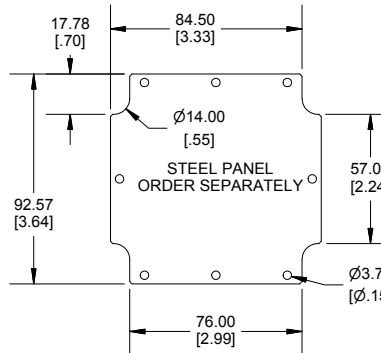

TOP VIEW

**SECTION A-A
SIDE VIEW**

**SECTION B-B
SIDE VIEW**

INSIDE BOX

INSIDE LID

Dimensions:
mm
[inches]

POLYCARBONATE
VERSION ONLY
UL LISTED
FILE #E65324
TYPE 4,4X,6,6P

Enclosures can be Factory Modified (Milling, Drilling, Printing etc.)
Contact Factory mjm@hammondmfg.com for quotes
Solid models of this enclosure available in STEP or IGES.
(Part number and text placement/orientation on our products are subject to change,
we do not recommend using them as a locating reference for modification purposes)

NOTE

Purchased assembly includes box, lid, 4 cover screws, and preformed silicone gasket.
General Purpose ABS version is not UL approved. (Matl UL94 - HB)
Polycarbonate version is UL 508A approved. (Matl UL94 - 5VA @ 3mm)
Recommended Cover screw torque -- 43-57 ozf-in (30-40 cN-m)