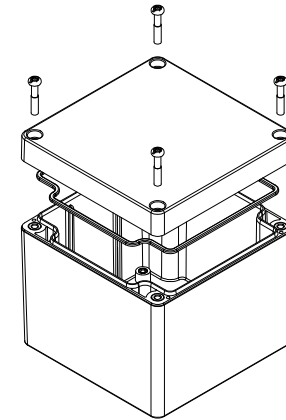

TOP VIEW

**SECTION B-B
SIDE VIEW**

**SECTION A-A
SIDE VIEW**

STEEL PANEL
ORDER SEPARATELY

POLYCARBONATE
VERSION ONLY
UL LISTED
FILE #E65324
TYPE 4,4X,6,6P

Enclosures can be Factory Modified (Milling, Drilling, Printing etc.)
Contact Factory mjm@hammondmfg.com for quotes
Solid models of this enclosure available in STEP or IGES.
(Part number and text placement/orientation on our products are subject to change,
we do not recommend using them as a locating reference for modification purposes)

NOTE

Purchased assembly includes box, lid, 4 cover screws, and preformed silicone gasket.
General Purpose ABS version is not UL approved. (Matl UL94 - HB)
Polycarbonate version is UL 508A approved. (Matl UL94 - 5VA @ 3mm)
Recommended Cover screw torque -- 43-57 ozf-in (30-40 cN-m)

INSIDE BOX

INSIDE LID

Dimensions:
mm
[inches]

1554LA	
1554LA Regular Enclosure	
General Purpose ABS RAL-7035	1554LAGY
Polycarbonate RAL-7035	1554LA2GY
1554LA Clear / Smoke Lid Enclosure	
Polycarbonate Box / Clear Polycarbonate Lid	1554LA2GYCL
Polycarbonate Box / Smoke Polycarbonate Lid	1554LA2GYSL
ACCESSORIES	
Steel Inner Panels	1554LPL
Steel Panel / P.C. Board Screw [M3-0.5 x 8mm Plated] (Pkg 100)	1591MM100
Steel Panel / P.C. Board Self Tapping Screw [#6 X 1/4" (6.4mm) Plated] (Pkg 100)	1598ATS100
Stainless Steel Cover Screws [M4-0.7 X 20mm] (Pkg 50)	SC576-50
Silicone Pre-formed Gasket Black (Pkg 2)	1554LGASKET