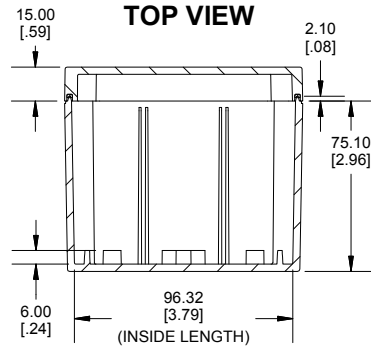

TOP VIEW

**SECTION B-B
SIDE VIEW**

**SECTION A-A
SIDE VIEW**

STEEL PANEL
ORDER SEPARATELY

POLYCARBONATE
VERSION ONLY
UL LISTED
FILE #E65324
TYPE 4,4X,6,6P

Enclosures can be Factory Modified (Milling, Drilling, Printing etc.)
Contact Factory mjm@hammondmfg.com for quotes
Solid models of this enclosure available in STEP or IGES.
(Part number and text placement/orientation on our products are subject to change,
we do not recommend using them as a locating reference for modification purposes)

NOTE

Purchased assembly includes box, lid, 4 cover screws, and preformed silicone gasket.
General Purpose ABS version is not UL approved. (Matl UL94 - HB)
Polycarbonate version is UL 508A approved. (Matl UL94 - 5VA @ 3mm)
Recommended Cover screw torque -- 43-57 ozf-in (30-40 cN-m)

INSIDE BOX

INSIDE LID

Dimensions:
mm
[inches]

1554LA	
1554LA Regular Enclosure	
General Purpose ABS RAL-7035	1554LAGY
Polycarbonate RAL-7035	1554LA2GY
1554LA Clear / Smoke Lid Enclosure	
Polycarbonate Box / Clear Polycarbonate Lid	1554LA2GYCL
Polycarbonate Box / Smoke Polycarbonate Lid	1554LA2GYSL
ACCESSORIES	
Steel Inner Panels	1554LPL
Steel Panel / P.C. Board Screw [M3-0.5 x 8mm Plated] (Pkg 100)	1591MM100
Steel Panel / P.C. Board Self Tapping Screw [#6 X 1/4" (6.4mm) Plated] (Pkg 100)	1598ATS100
Stainless Steel Cover Screws [M4-0.7 X 20mm] (Pkg 50)	SC576-50
Silicone Pre-formed Gasket Black (Pkg 2)	1554LGASKET