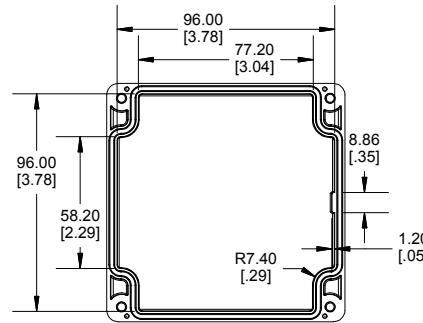

TOP VIEW

**SECTION B-B
SIDE VIEW**

**SECTION A-A
SIDE VIEW**

STEEL PANEL
ORDER SEPARATELY

POLYCARBONATE
VERSION ONLY
UL LISTED
FILE #E65324
TYPE 4,4X,6,6P

Enclosures can be Factory Modified (Milling, Drilling, Printing etc.)
Contact Factory mjm@hammondmfg.com for quotes
Solid models of this enclosure available in STEP or IGES.
(Part number and text placement/orientation on our products are subject to change,
we do not recommend using them as a locating reference for modification purposes)

NOTE

Purchased assembly includes box, lid, 4 cover screws, and preformed silicone gasket.
General Purpose ABS version is not UL approved. (Matl UL94 - HB)
Polycarbonate version is UL 508A approved. (Matl UL94 - 5VA @ 3mm)
Recommended Cover screw torque -- 43-57 ozf-in (30-40 cN-m)

INSIDE BOX

INSIDE LID

Dimensions:
mm
[inches]

1554LA	
1554LA Regular Enclosure	
General Purpose ABS RAL-7035	1554LAGY
Polycarbonate RAL-7035	1554LA2GY
1554LA Clear / Smoke Lid Enclosure	
Polycarbonate Box / Clear Polycarbonate Lid	1554LA2GYCL
Polycarbonate Box / Smoke Polycarbonate Lid	1554LA2GYSL
ACCESSORIES	
Steel Inner Panels	1554LPL
Steel Panel / P.C. Board Screw [M3-0.5 x 8mm Plated] (Pkg 100)	1591MM100
Steel Panel / P.C. Board Self Tapping Screw [#6 X 1/4" (6.4mm) Plated] (Pkg 100)	1598ATS100
Stainless Steel Cover Screws [M4-0.7 X 20mm] (Pkg 50)	SC576-50
Silicone Pre-formed Gasket Black (Pkg 2)	1554LGASKET