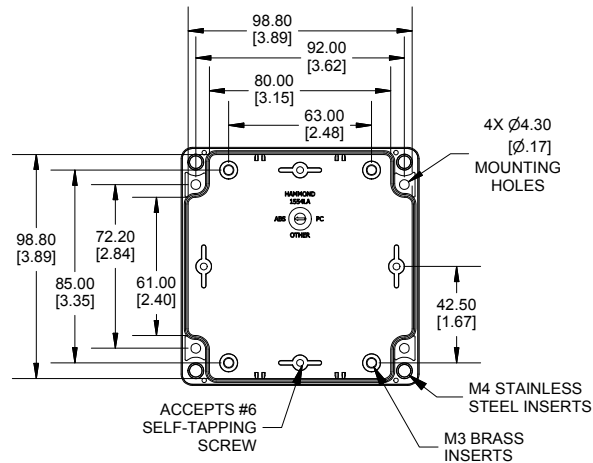

TOP VIEW

**SECTION B-B
SIDE VIEW**

**SECTION A-A
SIDE VIEW**

STEEL PANEL
ORDER SEPARATELY

POLYCARBONATE
VERSION ONLY
UL LISTED
FILE #E65324
TYPE 4,4X,6,6P

Enclosures can be Factory Modified (Milling, Drilling, Printing etc.)
Contact Factory mjm@hammondmfg.com for quotes
Solid models of this enclosure available in STEP or IGES.
(Part number and text placement/orientation on our products are subject to change,
we do not recommend using them as a locating reference for modification purposes)

NOTE

Purchased assembly includes box, lid, 4 cover screws, and preformed silicone gasket.
General Purpose ABS version is not UL approved. (Matl UL94 - HB)
Polycarbonate version is UL 508A approved. (Matl UL94 - 5VA @ 3mm)
Recommended Cover screw torque -- 43-57 ozf-in (30-40 cN-m)

INSIDE BOX

INSIDE LID

Dimensions:
mm
[inches]

1554LA	
1554LA Regular Enclosure	
General Purpose ABS RAL-7035	1554LAGY
Polycarbonate RAL-7035	1554LA2GY
1554LA Clear / Smoke Lid Enclosure	
Polycarbonate Box / Clear Polycarbonate Lid	1554LA2GYCL
Polycarbonate Box / Smoke Polycarbonate Lid	1554LA2GYSL
ACCESSORIES	
Steel Inner Panels	1554LPL
Steel Panel / P.C. Board Screw [M3-0.5 x 8mm Plated] (Pkg 100)	1591MM100
Steel Panel / P.C. Board Self Tapping Screw [#6 X 1/4" (6.4mm) Plated] (Pkg 100)	1598ATS100
Stainless Steel Cover Screws [M4-0.7 X 20mm] (Pkg 50)	SC576-50
Silicone Pre-formed Gasket Black (Pkg 2)	1554LGASKET