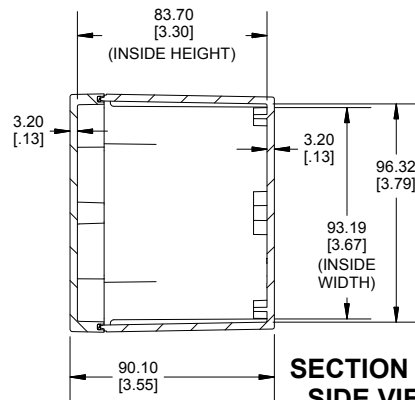

TOP VIEW

**SECTION B-B
SIDE VIEW**

**SECTION A-A
SIDE VIEW**

STEEL PANEL
ORDER SEPARATELY

POLYCARBONATE
VERSION ONLY
UL LISTED
FILE #E65324
TYPE 4,4X,6,6P

Enclosures can be Factory Modified (Milling, Drilling, Printing etc.)
Contact Factory mjm@hammondmfg.com for quotes
Solid models of this enclosure available in STEP or IGES.
(Part number and text placement/orientation on our products are subject to change,
we do not recommend using them as a locating reference for modification purposes)

NOTE

Purchased assembly includes box, lid, 4 cover screws, and preformed silicone gasket.
General Purpose ABS version is not UL approved. (Matl UL94 - HB)
Polycarbonate version is UL 508A approved. (Matl UL94 - 5VA @ 3mm)
Recommended Cover screw torque -- 43-57 ozf-in (30-40 cN-m)

INSIDE BOX

INSIDE LID

Dimensions:
mm
[inches]

1554LA	
1554LA Regular Enclosure	
General Purpose ABS RAL-7035	1554LAGY
Polycarbonate RAL-7035	1554LA2GY
1554LA Clear / Smoke Lid Enclosure	
Polycarbonate Box / Clear Polycarbonate Lid	1554LA2GYCL
Polycarbonate Box / Smoke Polycarbonate Lid	1554LA2GYSL
ACCESSORIES	
Steel Inner Panels	1554LPL
Steel Panel / P.C. Board Screw [M3-0.5 x 8mm Plated] (Pkg 100)	1591MM100
Steel Panel / P.C. Board Self Tapping Screw [#6 X 1/4" (6.4mm) Plated] (Pkg 100)	1598ATS100
Stainless Steel Cover Screws [M4-0.7 X 20mm] (Pkg 50)	SC576-50
Silicone Pre-formed Gasket Black (Pkg 2)	1554LGASKET