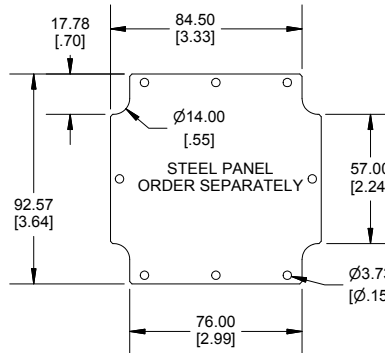

TOP VIEW

**SECTION B-B
SIDE VIEW**

**SECTION A-A
SIDE VIEW**

STEEL PANEL
ORDER SEPARATELY

POLYCARBONATE
VERSION ONLY
UL LISTED
FILE #E65324
TYPE 4,4X,6,6P

Enclosures can be Factory Modified (Milling, Drilling, Printing etc.)
Contact Factory mjm@hammondmfg.com for quotes
Solid models of this enclosure available in STEP or IGES.
(Part number and text placement/orientation on our products are subject to change,
we do not recommend using them as a locating reference for modification purposes)

NOTE

Purchased assembly includes box, lid, 4 cover screws, and preformed silicone gasket.
General Purpose ABS version is not UL approved. (Matl UL94 - HB)
Polycarbonate version is UL 508A approved. (Matl UL94 - 5VA @ 3mm)
Recommended Cover screw torque -- 43-57 ozf-in (30-40 cN-m)

INSIDE BOX

INSIDE LID

Dimensions:
mm
[inches]

1554LA	
1554LA Regular Enclosure	
General Purpose ABS RAL-7035	1554LAGY
Polycarbonate RAL-7035	1554LA2GY
1554LA Clear / Smoke Lid Enclosure	
Polycarbonate Box / Clear Polycarbonate Lid	1554LA2GYCL
Polycarbonate Box / Smoke Polycarbonate Lid	1554LA2GYSL
ACCESSORIES	
Steel Inner Panels	1554LPL
Steel Panel / P.C. Board Screw [M3-0.5 x 8mm Plated] (Pkg 100)	1591MM100
Steel Panel / P.C. Board Self Tapping Screw [#6 X 1/4" (6.4mm) Plated] (Pkg 100)	1598ATS100
Stainless Steel Cover Screws [M4-0.7 X 20mm] (Pkg 50)	SC576-50
Silicone Pre-formed Gasket Black (Pkg 2)	1554LGASKET