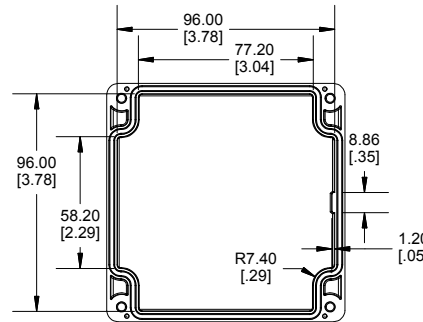

TOP VIEW

**SECTION A-A
SIDE VIEW**

**SECTION B-B
SIDE VIEW**

INSIDE BOX

INSIDE LID

Dimensions:
mm
[inches]

POLYCARBONATE
VERSION ONLY
UL LISTED
FILE #E65324
TYPE 4,4X,6,6P

Enclosures can be Factory Modified (Milling, Drilling, Printing etc.)
Contact Factory mjm@hammondmfg.com for quotes
Solid models of this enclosure available in STEP or IGES.
(Part number and text placement/orientation on our products are subject to change,
we do not recommend using them as a locating reference for modification purposes)

NOTE

Purchased assembly includes box, lid, 4 cover screws, and preformed silicone gasket.
General Purpose ABS version is not UL approved. (Matl UL94 - HB)
Polycarbonate version is UL 508A approved. (Matl UL94 - 5VA @ 3mm)
Recommended Cover screw torque -- 43-57 ozf-in (30-40 cN-m)