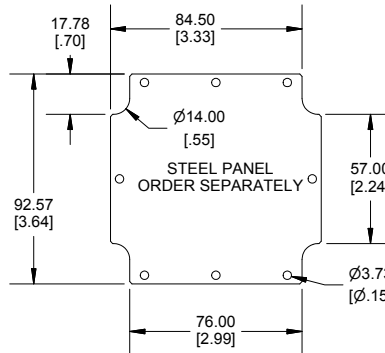

TOP VIEW

**SECTION A-A
SIDE VIEW**

**SECTION B-B
SIDE VIEW**

INSIDE BOX

INSIDE LID

Dimensions:
mm
[inches]

POLYCARBONATE
VERSION ONLY
UL LISTED
FILE #E65324
TYPE 4,4X,6,6P

Enclosures can be Factory Modified (Milling, Drilling, Printing etc.)
Contact Factory mjm@hammondmfg.com for quotes
Solid models of this enclosure available in STEP or IGES.
(Part number and text placement/orientation on our products are subject to change,
we do not recommend using them as a locating reference for modification purposes)

NOTE

Purchased assembly includes box, lid, 4 cover screws, and preformed silicone gasket.
General Purpose ABS version is not UL approved. (Matl UL94 - HB)
Polycarbonate version is UL 508A approved. (Matl UL94 - 5VA @ 3mm)
Recommended Cover screw torque -- 43-57 ozf-in (30-40 cN-m)