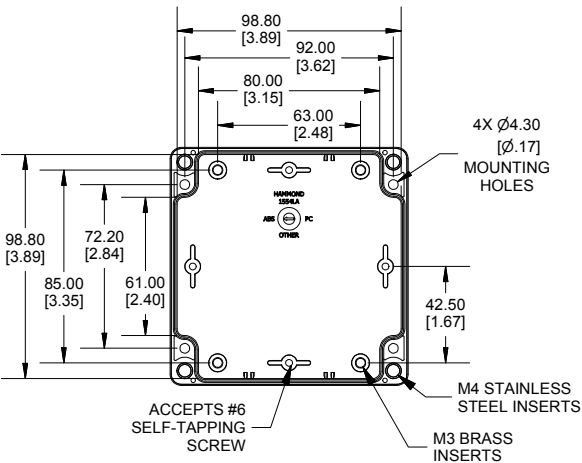

TOP VIEW

**SECTION A-A
SIDE VIEW**

**SECTION B-B
SIDE VIEW**

INSIDE BOX

INSIDE LID

Dimensions:
mm
[inches]

POLYCARBONATE
VERSION ONLY
UL LISTED
FILE #E65324
TYPE 4,4X,6,6P

Enclosures can be Factory Modified (Milling, Drilling, Printing etc.)
Contact Factory mjm@hammondmfg.com for quotes
Solid models of this enclosure available in STEP or IGES.
(Part number and text placement/orientation on our products are subject to change,
we do not recommend using them as a locating reference for modification purposes)

NOTE

Purchased assembly includes box, lid, 4 cover screws, and preformed silicone gasket.
General Purpose ABS version is not UL approved. (Matl UL94 - HB)
Polycarbonate version is UL 508A approved. (Matl UL94 - 5VA @ 3mm)
Recommended Cover screw torque -- 43-57 ozf-in (30-40 cN-m)

1554LA	
1554LA Regular Enclosure	
General Purpose ABS RAL-7035	1554LAGY
Polycarbonate RAL-7035	1554LA2GY
1554LA Clear / Smoke Lid Enclosure	
Polycarbonate Box / Clear Polycarbonate Lid	1554LA2GYCL
Polycarbonate Box / Smoke Polycarbonate Lid	1554LA2GYSL
ACCESSORIES	
Steel Inner Panels	1554LPL
Steel Panel / P.C. Board Screw [M3-0.5 x 8mm Plated] (Pkg 100)	1591MM100
Steel Panel / P.C. Board Self Tapping Screw [#6 X 1/4" (6.4mm) Plated] (Pkg 100)	1598ATS100
Stainless Steel Cover Screws [M4-0.7 X 20mm] (Pkg 50)	SC576-50
Silicone Pre-formed Gasket Black (Pkg 2)	1554LGASKET