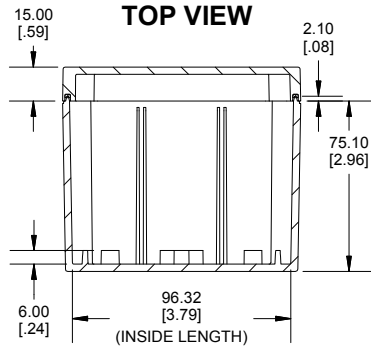

TOP VIEW

**SECTION A-A
SIDE VIEW**

**SECTION B-B
SIDE VIEW**

INSIDE BOX

INSIDE LID

Dimensions:
mm
[inches]

POLYCARBONATE
VERSION ONLY
UL LISTED
FILE #E65324
TYPE 4,4X,6,6P

Enclosures can be Factory Modified (Milling, Drilling, Printing etc.)
Contact Factory mjm@hammondmfg.com for quotes
Solid models of this enclosure available in STEP or IGES.
(Part number and text placement/orientation on our products are subject to change,
we do not recommend using them as a locating reference for modification purposes)

NOTE

Purchased assembly includes box, lid, 4 cover screws, and preformed silicone gasket.
General Purpose ABS version is not UL approved. (Matl UL94 - HB)
Polycarbonate version is UL 508A approved. (Matl UL94 - 5VA @ 3mm)
Recommended Cover screw torque -- 43-57 ozf-in (30-40 cN-m)