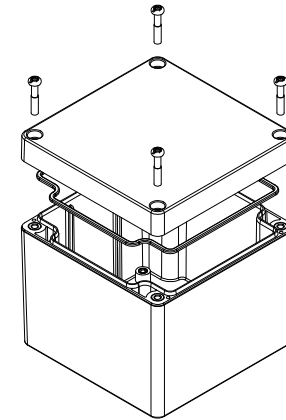

TOP VIEW

**SECTION A-A
SIDE VIEW**

**SECTION B-B
SIDE VIEW**

INSIDE BOX

INSIDE LID

Dimensions:
mm
[inches]

POLYCARBONATE
VERSION ONLY
UL LISTED
FILE #E65324
TYPE 4,4X,6,6P

Enclosures can be Factory Modified (Milling, Drilling, Printing etc.)
Contact Factory mjm@hammondmfg.com for quotes
Solid models of this enclosure available in STEP or IGES.
(Part number and text placement/orientation on our products are subject to change,
we do not recommend using them as a locating reference for modification purposes)

NOTE

Purchased assembly includes box, lid, 4 cover screws, and preformed silicone gasket.
General Purpose ABS version is not UL approved. (Matl UL94 - HB)
Polycarbonate version is UL 508A approved. (Matl UL94 - 5VA @ 3mm)
Recommended Cover screw torque -- 43-57 ozf-in (30-40 cN-m)

1554LA	
1554LA Regular Enclosure	
General Purpose ABS RAL-7035	1554LAGY
Polycarbonate RAL-7035	1554LA2GY
1554LA Clear / Smoke Lid Enclosure	
Polycarbonate Box / Clear Polycarbonate Lid	1554LA2GYCL
Polycarbonate Box / Smoke Polycarbonate Lid	1554LA2GYSL
ACCESSORIES	
Steel Inner Panels	1554LPL
Steel Panel / P.C. Board Screw [M3-0.5 x 8mm Plated] (Pkg 100)	1591MM100
Steel Panel / P.C. Board Self Tapping Screw [#6 X 1/4" (6.4mm) Plated] (Pkg 100)	1598ATS100
Stainless Steel Cover Screws [M4-0.7 X 20mm] (Pkg 50)	SC576-50
Silicone Pre-formed Gasket Black (Pkg 2)	1554LGASKET