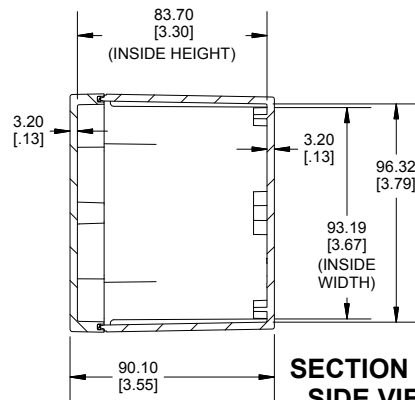

TOP VIEW

**SECTION A-A
SIDE VIEW**

**SECTION B-B
SIDE VIEW**

INSIDE BOX

INSIDE LID

Dimensions:
mm
[inches]

POLYCARBONATE
VERSION ONLY
UL LISTED
FILE #E65324
TYPE 4,4X,6,6P

Enclosures can be Factory Modified (Milling, Drilling, Printing etc.)
Contact Factory mjm@hammondmfg.com for quotes
Solid models of this enclosure available in STEP or IGES.
(Part number and text placement/orientation on our products are subject to change,
we do not recommend using them as a locating reference for modification purposes)

NOTE

Purchased assembly includes box, lid, 4 cover screws, and preformed silicone gasket.
General Purpose ABS version is not UL approved. (Matl UL94 - HB)
Polycarbonate version is UL 508A approved. (Matl UL94 - 5VA @ 3mm)
Recommended Cover screw torque -- 43-57 ozf-in (30-40 cN-m)