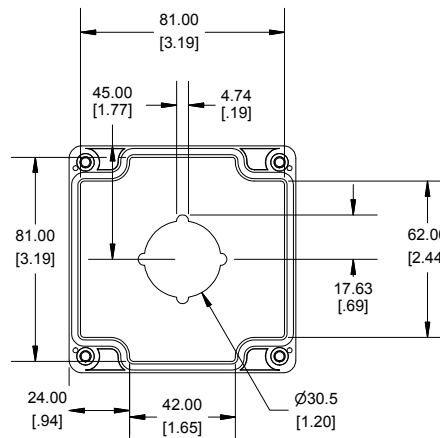

**ASSEMBLY**

**SECTION A-A**

**SECTION B-B**

**STEEL INNER PANEL**

**BOX - INSIDE**

**LID - INSIDE**

**Dimensions:**  
mm  
[inches]

SEE ENCLOSURE 1554E  
FOR MORE DETAIL

POLYCARBONATE  
VERSION ONLY

Enclosures can be Factory Modified ( Milling, Drilling, Printing etc.)  
Contact Factory [mjm@hammondmfg.com](mailto:mjm@hammondmfg.com) for quotes  
Solid models of this enclosure available in STEP or IGES.  
(Part number and text placement/orientation on our products are subject to change,  
we do not recommend using them as a locating reference for modification purposes)

**NOTE**

Purchased assembly includes box, lid, 4 cover screws, and preformed silicone gasket.  
Polycarbonate version is UL 508A approved. (Matl UL94 - 5VA @ 3mm)  
Lid accepts 30.5mm push buttons

**Recommended Cover screw torque -- 43-57 ozf-in (30-40 cN-m)**