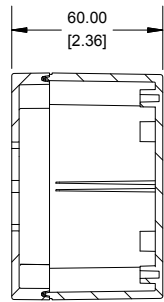

**ASSEMBLY**

**SECTION A-A**

**SECTION B-B**

**STEEL INNER PANEL**

**BOX - INSIDE**

**LID - INSIDE**

**Dimensions:**  
mm  
[inches]

SEE ENCLOSURE 1554E  
FOR MORE DETAIL

**NOTE**

Purchased assembly includes box, lid, 4 cover screws, and preformed silicone gasket.  
Polycarbonate version is UL 508A approved. (Matl UL94 - 5VA @ 3mm)  
Lid accepts 30.5mm push buttons

**Recommended Cover screw torque -- 43-57 ozf-in (30-40 cN-m)**