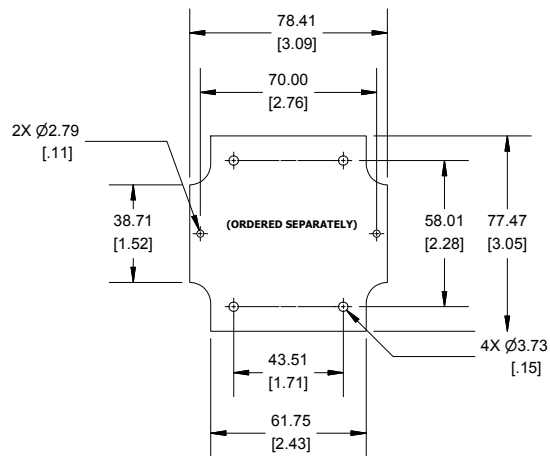

**ASSEMBLY**

**SECTION A-A**

**SECTION B-B**

**STEEL INNER PANEL**

**BOX - INSIDE**

**LID - INSIDE**

**Dimensions:**  
mm  
[inches]

SEE ENCLOSURE 1554E  
FOR MORE DETAIL

**NOTE**

Purchased assembly includes box, lid, 4 cover screws, and preformed silicone gasket.  
Polycarbonate version is UL 508A approved. (Matl UL94 - 5VA @ 3mm)  
Lid accepts 30.5mm push buttons

**Recommended Cover screw torque -- 43-57 ozf-in (30-40 cN-m)**