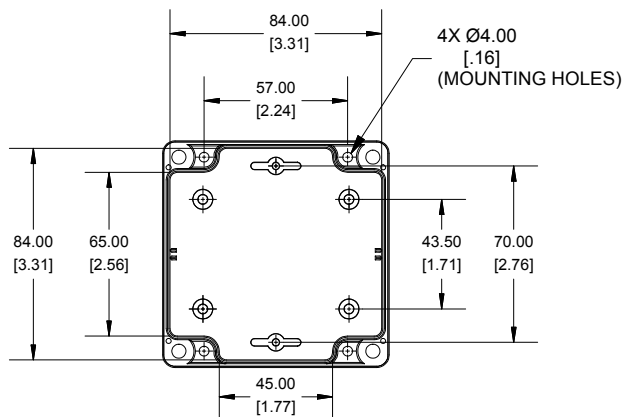

**ASSEMBLY**

**SECTION A-A**

**SECTION B-B**

**STEEL INNER PANEL**

**BOX - INSIDE**

**LID - INSIDE**

**Dimensions:**  
mm  
[inches]

SEE ENCLOSURE 1554E  
FOR MORE DETAIL

**NOTE**

Purchased assembly includes box, lid, 4 cover screws, and preformed silicone gasket.  
Polycarbonate version is UL 508A approved. (Matl UL94 - 5VA @ 3mm)  
Lid accepts 30.5mm push buttons

**Recommended Cover screw torque -- 43-57 ozf-in (30-40 cN-m)**