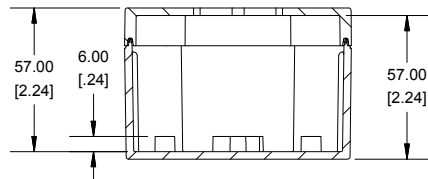

**ASSEMBLY**

**SECTION A-A**

**SECTION B-B**

**STEEL INNER PANEL**

**BOX - INSIDE**

**LID - INSIDE**

**Dimensions:**  
mm  
[inches]

SEE ENCLOSURE 1554E  
FOR MORE DETAIL

**NOTE**

Purchased assembly includes box, lid, 4 cover screws, and preformed silicone gasket.  
Polycarbonate version is UL 508A approved. (Matl UL94 - 5VA @ 3mm)  
Lid accepts 30.5mm push buttons

**Recommended Cover screw torque -- 43-57 ozf-in (30-40 cN-m)**