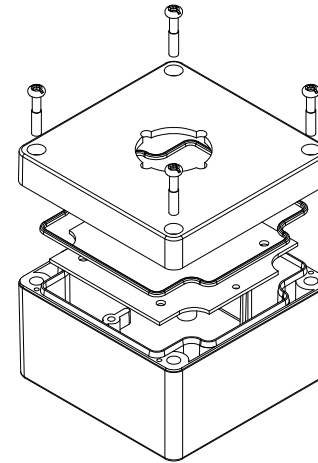

**ASSEMBLY**

**SECTION A-A**

**SECTION B-B**

**STEEL INNER PANEL**

**BOX - INSIDE**

**LID - INSIDE**

**Dimensions:**  
mm  
[inches]

SEE ENCLOSURE 1554E  
FOR MORE DETAIL

POLYCARBONATE  
VERSION ONLY

Enclosures can be Factory Modified ( Milling, Drilling, Printing etc.)  
Contact Factory [mjm@hammondmfg.com](mailto:mjm@hammondmfg.com) for quotes  
Solid models of this enclosure available in STEP or IGES.  
(Part number and text placement/orientation on our products are subject to change,  
we do not recommend using them as a locating reference for modification purposes)

**NOTE**

Purchased assembly includes box, lid, 4 cover screws, and preformed silicone gasket.  
Polycarbonate version is UL 508A approved. (Matl UL94 - 5VA @ 3mm)  
Lid accepts 30.5mm push buttons

**Recommended Cover screw torque -- 43-57 ozf-in (30-40 cN-m)**