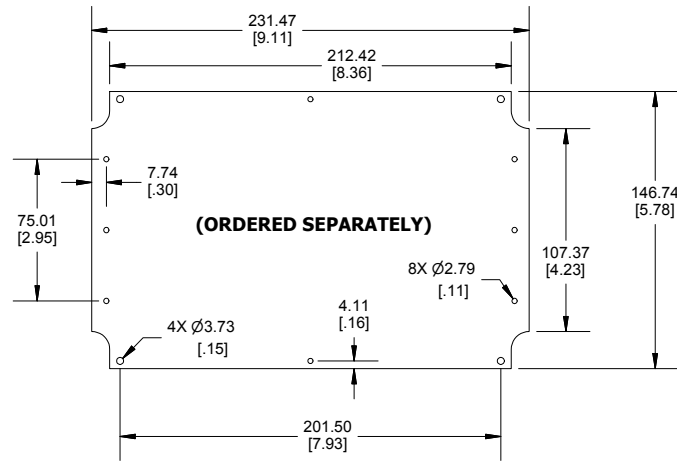

ASSEMBLY

SECTION A-A

SECTION B-B

BOX - INSIDE

LID - INSIDE

Dimensions:
mm
[inches]

POLYCARBONATE
VERSION ONLY
UL US LISTED
FILE #E65324
TYPE 4, 4X

SEE ENCLOSURE 1554V
FOR MORE DETAIL

NOTE

Purchased assembly includes box, lid, 4 cover screws, and preformed silicone gasket.
Polycarbonate version is UL 508A approved. (Matl UL94 - 5VA @ 3mm)
Lid accepts 30.5mm push buttons

Recommended Cover screw torque -- 71-85 ozf-in (50-60 cN-m)