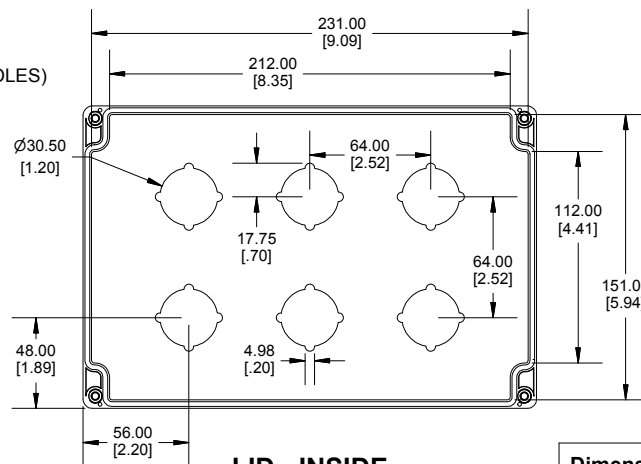

ASSEMBLY

SECTION A-A

SECTION B-B

BOX - INSIDE

LID - INSIDE

Dimensions:
mm
[inches]

POLYCARBONATE
VERSION ONLY
UL US LISTED
FILE #E65324
TYPE 4, 4X

SEE ENCLOSURE 1554V
FOR MORE DETAIL

NOTE

Purchased assembly includes box, lid, 4 cover screws, and preformed silicone gasket.
Polycarbonate version is UL 508A approved. (Matl UL94 - 5VA @ 3mm)
Lid accepts 30.5mm push buttons

Recommended Cover screw torque -- 71-85 ozf-in (50-60 cN-m)