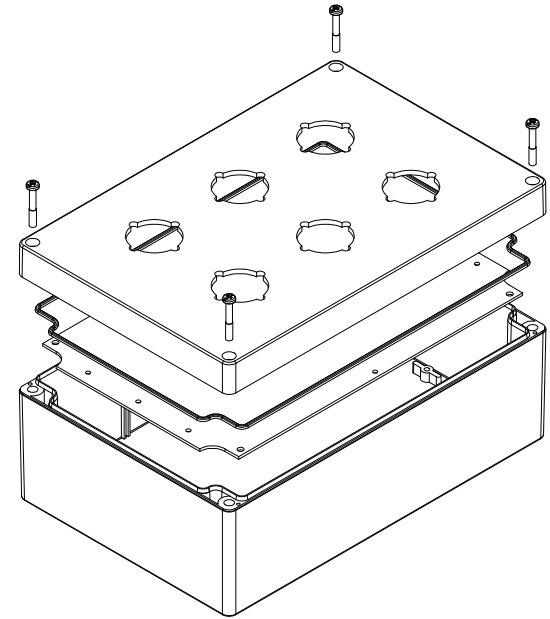

ASSEMBLY

SECTION A-A

SECTION B-B

BOX - INSIDE

LID - INSIDE

Dimensions:
mm
[inches]

POLYCARBONATE
VERSION ONLY
UL US LISTED
FILE #E65324
TYPE 4, 4X

SEE ENCLOSURE 1554V
FOR MORE DETAIL

Enclosures can be Factory Modified (Milling, Drilling, Printing etc.)
Contact Factory mjm@hammondmfg.com for quotes
Solid models of this enclosure available in STEP or IGES.
(Part number and text placement/orientation on our products are subject to change,
we do not recommend using them as a locating reference for modification purposes)

NOTE

Purchased assembly includes box, lid, 4 cover screws, and preformed silicone gasket.
Polycarbonate version is UL 508A approved. (Matl UL94 - 5VA @ 3mm)
Lid accepts 30.5mm push buttons

Recommended Cover screw torque -- 71-85 ozf-in (50-60 cN-m)