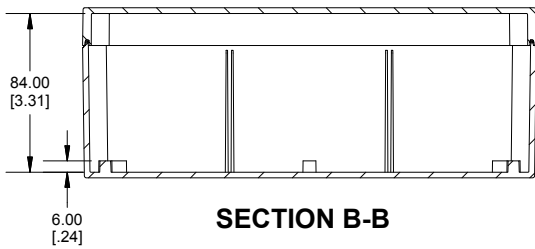

ASSEMBLY

SECTION A-A

SECTION B-B

BOX - INSIDE

LID - INSIDE

Dimensions:
mm
[inches]

POLYCARBONATE
VERSION ONLY
UL US LISTED
FILE #E65324
TYPE 4, 4X

SEE ENCLOSURE 1554V
FOR MORE DETAIL

NOTE

Purchased assembly includes box, lid, 4 cover screws, and preformed silicone gasket.
Polycarbonate version is UL 508A approved. (Matl UL94 - 5VA @ 3mm)
Lid accepts 30.5mm push buttons

Recommended Cover screw torque -- 71-85 ozf-in (50-60 cN-m)