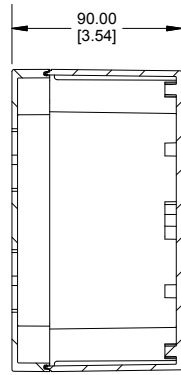

ASSEMBLY

SECTION A-A

SECTION B-B

BOX - INSIDE

LID - INSIDE

Dimensions:
mm
[inches]

POLYCARBONATE
VERSION ONLY
UL US LISTED
FILE #E65324
TYPE 4, 4X

SEE ENCLOSURE 1554V
FOR MORE DETAIL

Enclosures can be Factory Modified (Milling, Drilling, Printing etc.)
Contact Factory mjm@hammondmfg.com for quotes
Solid models of this enclosure available in STEP or IGES.
(Part number and text placement/orientation on our products are subject to change,
we do not recommend using them as a locating reference for modification purposes)

NOTE

Purchased assembly includes box, lid, 4 cover screws, and preformed silicone gasket.
Polycarbonate version is UL 508A approved. (Matl UL94 - 5VA @ 3mm)
Lid accepts 30.5mm push buttons

Recommended Cover screw torque -- 71-85 ozf-in (50-60 cN-m)