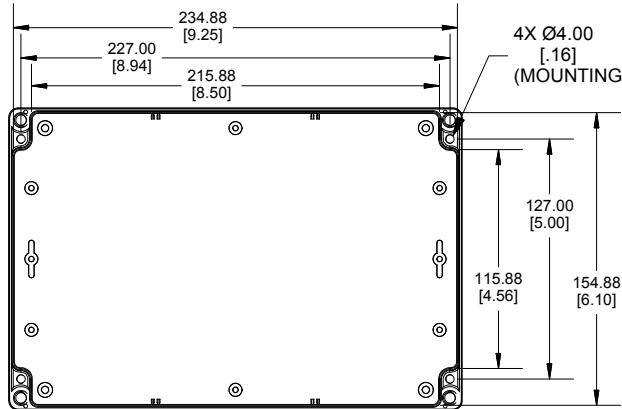

ASSEMBLY

SECTION A-A

SECTION B-B

BOX - INSIDE

LID - INSIDE

Dimensions:
mm
[inches]

POLYCARBONATE
VERSION ONLY
UL US LISTED
FILE #E65324
TYPE 4, 4X

SEE ENCLOSURE 1554V
FOR MORE DETAIL

NOTE

Purchased assembly includes box, lid, 4 cover screws, and preformed silicone gasket.
Polycarbonate version is UL 508A approved. (Matl UL94 - 5VA @ 3mm)
Lid accepts 30.5mm push buttons

Recommended Cover screw torque -- 71-85 ozf-in (50-60 cN-m)