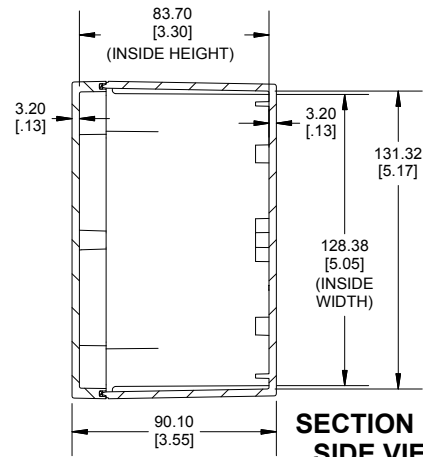

TOP VIEW

**SECTION B-B
SIDE VIEW**

**SECTION A-A
SIDE VIEW**

**STEEL PANEL
ORDER SEPARATELY**

INSIDE BOX

INSIDE LID

Dimensions:
mm
[inches]

POLYCARBONATE
VERSION ONLY
UL LISTED
FILE #E65324
TYPE 4,4X,6,6P