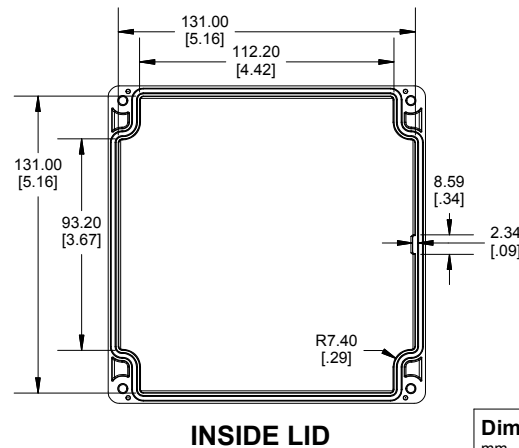

TOP VIEW

**SECTION B-B
SIDE VIEW**

**SECTION A-A
SIDE VIEW**

**STEEL PANEL
ORDER SEPARATELY**

INSIDE BOX

INSIDE LID

Dimensions:
mm
[inches]

POLYCARBONATE
VERSION ONLY
UL LISTED
FILE #E65324
TYPE 4,4X,6,6P

NOTE

Purchased assembly includes box, lid, 4 cover screws, and preformed silicone gasket.
General Purpose ABS version is not UL approved. (Matl UL94 - HB)
Polycarbonate version is UL 508A approved. (Matl UL94 - 5VA @ 3mm)