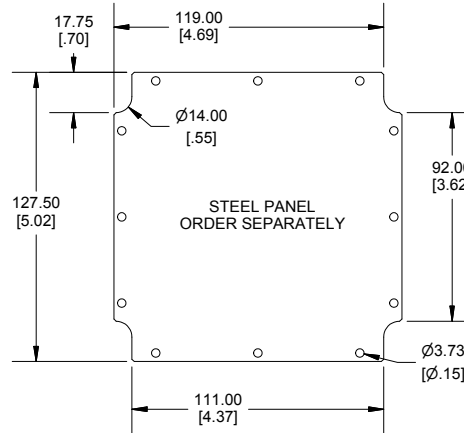

TOP VIEW

**SECTION B-B
SIDE VIEW**

**SECTION A-A
SIDE VIEW**

**STEEL PANEL
ORDER SEPARATELY**

INSIDE BOX

INSIDE LID

Dimensions:
mm
[inches]

POLYCARBONATE
VERSION ONLY
UL LISTED
FILE #E65324
TYPE 4,4X,6,6P

NOTE

Purchased assembly includes box, lid, 4 cover screws, and preformed silicone gasket.
General Purpose ABS version is not UL approved. (Matl UL94 - HB)
Polycarbonate version is UL 508A approved. (Matl UL94 - 5VA @ 3mm)