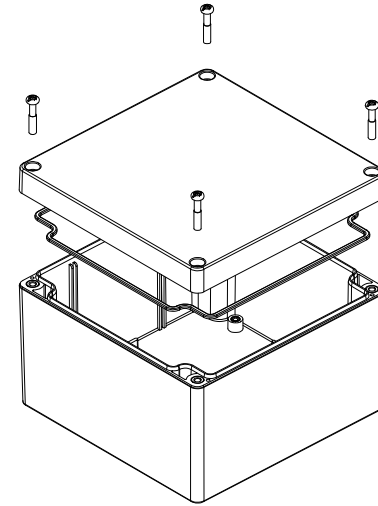

TOP VIEW

**SECTION B-B
SIDE VIEW**

**SECTION A-A
SIDE VIEW**

**STEEL PANEL
ORDER SEPARATELY**

INSIDE BOX

INSIDE LID

Dimensions:
mm
[inches]

POLYCARBONATE
VERSION ONLY
UL LISTED
FILE #E65324
TYPE 4,4X,6,6P

NOTE

Purchased assembly includes box, lid, 4 cover screws, and preformed silicone gasket.
General Purpose ABS version is not UL approved. (Matl UL94 - HB)
Polycarbonate version is UL 508A approved. (Matl UL94 - 5VA @ 3mm)