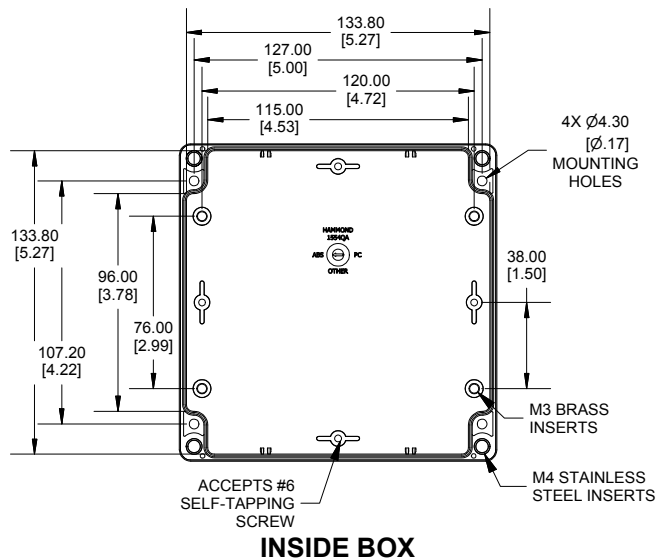

TOP VIEW

**SECTION B-B
SIDE VIEW**

**SECTION A-A
SIDE VIEW**

**STEEL PANEL
ORDER SEPARATELY**

INSIDE BOX

INSIDE LID

Dimensions:
mm
[inches]

POLYCARBONATE
VERSION ONLY
UL LISTED
FILE #E65324
TYPE 4,4X,6,6P

NOTE

Purchased assembly includes box, lid, 4 cover screws, and preformed silicone gasket.
General Purpose ABS version is not UL approved. (Matl UL94 - HB)
Polycarbonate version is UL 508A approved. (Matl UL94 - 5VA @ 3mm)