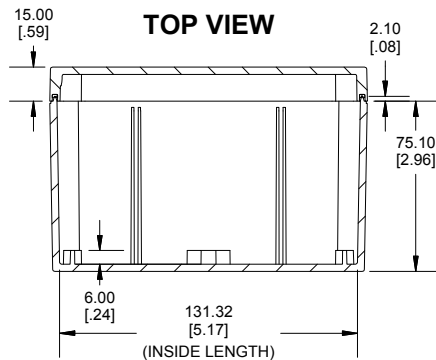

TOP VIEW

**SECTION B-B
SIDE VIEW**

**SECTION A-A
SIDE VIEW**

**STEEL PANEL
ORDER SEPARATELY**

INSIDE BOX

INSIDE LID

Dimensions:
mm
[inches]

POLYCARBONATE
VERSION ONLY
UL LISTED
FILE #E65324
TYPE 4,4X,6,6P