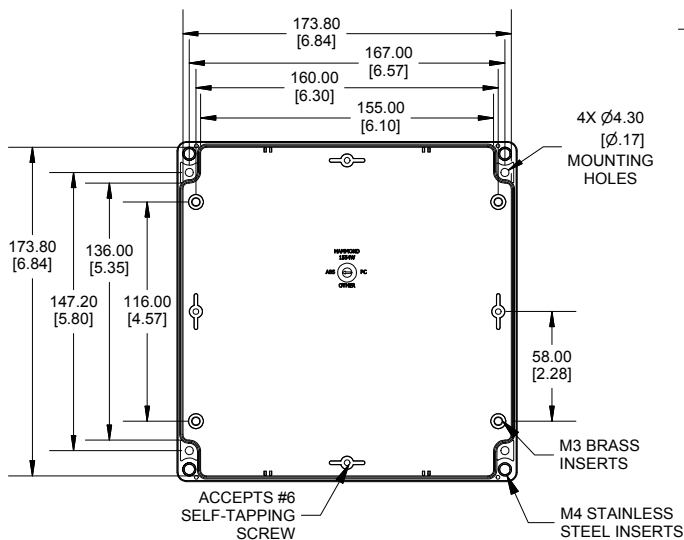

TOP VIEW

**SECTION B-B
SIDE VIEW**

**SECTION A-A
SIDE VIEW**

**STEEL PANEL
ORDER SEPARATELY**

INSIDE BOX

INSIDE LID

Dimensions:
mm
[inches]

POLYCARBONATE
VERSION ONLY
UL LISTED
FILE #E65324
TYPE 4,4X,6,6P

NOTE
Purchased assembly includes box, lid, 4 cover screws, and preformed silicone gasket.
General Purpose ABS version is not UL approved. (Matl UL94 - HB)
Polycarbonate version is UL 508A approved. (Matl UL94 - 5VA @ 3mm)
Recommended Cover screw torque -- 43-57 ozf-in (30-40 cN-m)