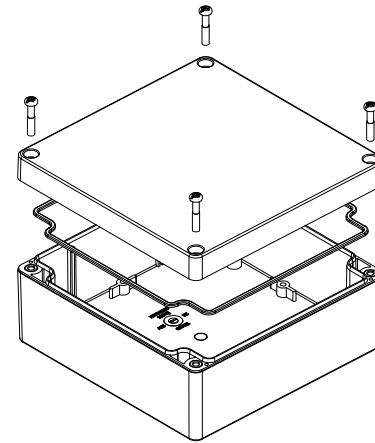

TOP VIEW

**SECTION B-B
SIDE VIEW**

**SECTION A-A
SIDE VIEW**

**STEEL PANEL
ORDER SEPARATELY**

INSIDE BOX

INSIDE LID

Dimensions:
mm
[inches]

POLYCARBONATE
VERSION ONLY
UL LISTED
FILE #E65324
TYPE 4,4X,6,6P

NOTE
Purchased assembly includes box, lid, 4 cover screws, and preformed silicone gasket.
General Purpose ABS version is not UL approved. (Matl UL94 - HB)
Polycarbonate version is UL 508A approved. (Matl UL94 - 5VA @ 3mm)
Recommended Cover screw torque -- 43-57 ozf-in (30-40 cN-m)