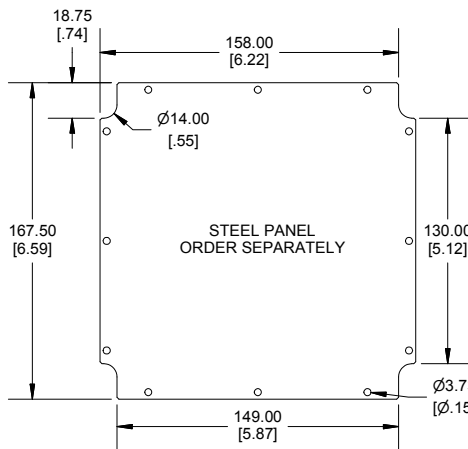

TOP VIEW

**SECTION B-B
SIDE VIEW**

**SECTION A-A
SIDE VIEW**

**STEEL PANEL
ORDER SEPARATELY**

INSIDE BOX

INSIDE LID

Dimensions:
mm
[inches]

POLYCARBONATE
VERSION ONLY
UL LISTED
FILE #E65324
TYPE 4,4X,6,6P

NOTE
Purchased assembly includes box, lid, 4 cover screws, and preformed silicone gasket.
General Purpose ABS version is not UL approved. (Matl UL94 - HB)
Polycarbonate version is UL 508A approved. (Matl UL94 - 5VA @ 3mm)
Recommended Cover screw torque -- 43-57 ozf-in (30-40 cN-m)