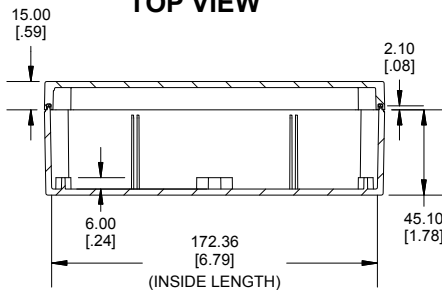

TOP VIEW

**SECTION B-B
SIDE VIEW**

**SECTION A-A
SIDE VIEW**

**STEEL PANEL
ORDER SEPARATELY**

INSIDE BOX

INSIDE LID

Dimensions:
mm
[inches]

POLYCARBONATE
VERSION ONLY
UL LISTED
FILE #E65324
TYPE 4,4X,6,6P