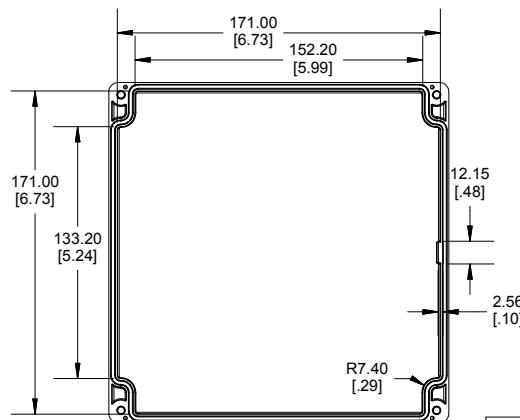

TOP VIEW

**SECTION B-B
SIDE VIEW**

**SECTION A-A
SIDE VIEW**

**STEEL PANEL
ORDER SEPARATELY**

INSIDE BOX

INSIDE LID

Dimensions:
mm
[inches]

POLYCARBONATE
VERSION ONLY
UL LISTED
FILE #E65324
TYPE 4,4X,6,6P

NOTE
Purchased assembly includes box, lid, 4 cover screws, and preformed silicone gasket.
General Purpose ABS version is not UL approved. (Matl UL94 - HB)
Polycarbonate version is UL 508A approved. (Matl UL94 - 5VA @ 3mm)
Recommended Cover screw torque -- 43-57 ozf-in (30-40 cN-m)