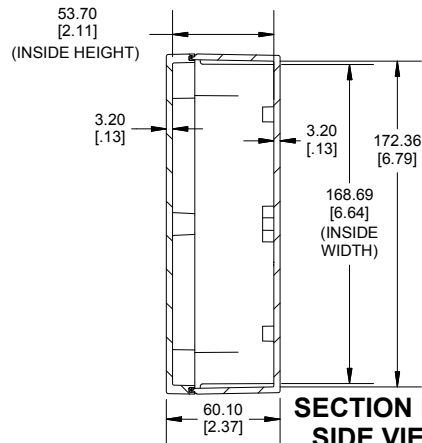

TOP VIEW

**SECTION B-B
SIDE VIEW**

**SECTION A-A
SIDE VIEW**

**STEEL PANEL
ORDER SEPARATELY**

INSIDE BOX

INSIDE LID

Dimensions:
mm
[inches]

POLYCARBONATE
VERSION ONLY
UL LISTED
FILE #E65324
TYPE 4,4X,6,6P

NOTE
Purchased assembly includes box, lid, 4 cover screws, and preformed silicone gasket.
General Purpose ABS version is not UL approved. (Matl UL94 - HB)
Polycarbonate version is UL 508A approved. (Matl UL94 - 5VA @ 3mm)
Recommended Cover screw torque -- 43-57 ozf-in (30-40 cN-m)