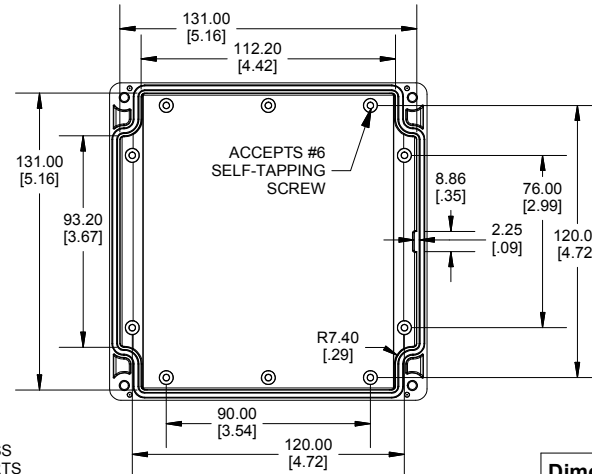

TOP VIEW

**SECTION B-B
SIDE VIEW**

POLYCARBONATE
VERSION ONLY
UL LISTED
FILE #E65324
TYPE 4,4X,6,6P

**SECTION A-A
SIDE VIEW**

STEEL PANEL
ORDER SEPARATELY

INSIDE BOX

INSIDE LID

Enclosures can be Factory Modified (Milling, Drilling, Printing etc.)
Contact Factory mjm@hammondmfg.com for quotes
Solid models of this enclosure available in STEP or IGES.
(Part number and text placement/orientation on our products are subject to change,
we do not recommend using them as a locating reference for modification purposes)

NOTE
Purchased assembly includes box, lid, 4 cover screws, and preformed silicone gasket.
General Purpose ABS version is not UL approved. (Matl UL94 - HB)
Polycarbonate version is UL 508A approved. (Matl UL94 - 5VA @ 3mm)
Recommended Cover screw torque -- 43-57 ozf-in (30-40 cN-m)

1555Q	
1555Q Regular Enclosure	
General Purpose ABS RAL-7035	1555QGY
Polycarbonate RAL-7035	1555Q2GY
ACCESSORIES	
Steel Inner Panels	1554QPL
Steel Panel / P.C. Board Screw [M3-0.5 x 8mm Plated] (Pkg 100)	1591MM100
Steel Panel / P.C. Board Self Tapping Screw [#6 X 1/4" (6.4mm) Plated] (Pkg 100)	1598ATS100
Stainless Steel Cover Screws [M4-0.7 X 20mm] (Pkg 50)	SC576-50
Silicone Pre-formed Gasket Black (Pkg 2)	1554QGASKET

**HAMMOND
MANUFACTURING®**
1555Q
www.hammondmfg.com

Dimensions:
mm
[inches]

X-ON Electronics

Largest Supplier of Electrical and Electronic Components

Click to view similar products for [Enclosures, Boxes, & Cases](#) category: