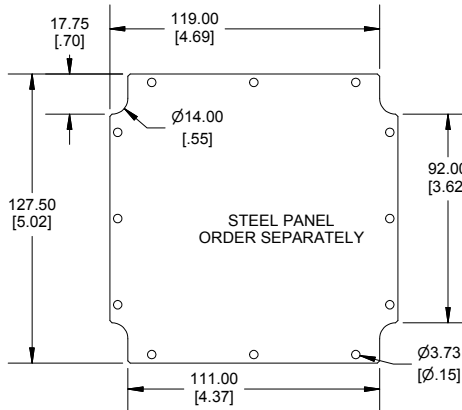

TOP VIEW

**SECTION B-B
SIDE VIEW**

POLYCARBONATE
VERSION ONLY
UL LISTED
FILE #E65324
TYPE 4,4X,6,6P

**SECTION A-A
SIDE VIEW**

STEEL PANEL
ORDER SEPARATELY

INSIDE BOX

INSIDE LID

Enclosures can be Factory Modified (Milling, Drilling, Printing etc.)
Contact Factory mjm@hammondmfg.com for quotes
Solid models of this enclosure available in STEP or IGES.
(Part number and text placement/orientation on our products are subject to change,
we do not recommend using them as a locating reference for modification purposes)

NOTE
Purchased assembly includes box, lid, 4 cover screws, and preformed silicone gasket.
General Purpose ABS version is not UL approved. (Matl UL94 - HB)
Polycarbonate version is UL 508A approved. (Matl UL94 - 5VA @ 3mm)
Recommended Cover screw torque -- 43-57 ozf-in (30-40 cN-m)

**HAMMOND
MANUFACTURING®**
1555Q
www.hammondmfg.com

Dimensions:
mm
[inches]

X-ON Electronics

Largest Supplier of Electrical and Electronic Components

Click to view similar products for [Enclosures, Boxes, & Cases](#) category: