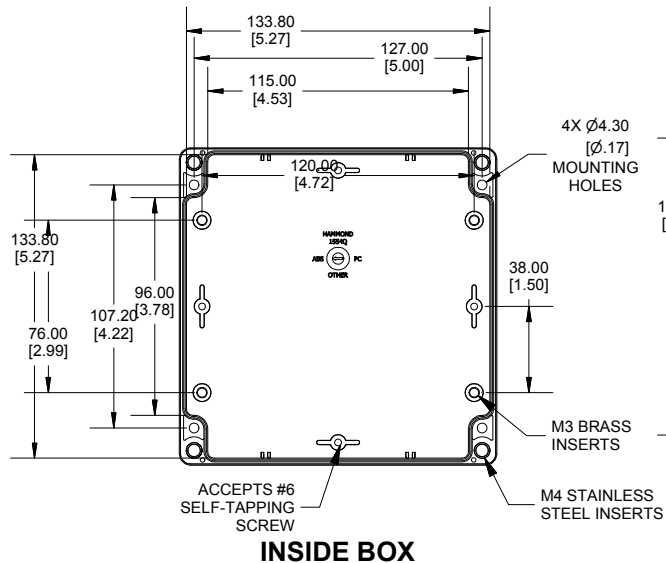

TOP VIEW

**SECTION B-B
SIDE VIEW**

POLYCARBONATE
VERSION ONLY
UL LISTED
FILE #E65324
TYPE 4,4X,6,6P

**SECTION A-A
SIDE VIEW**

STEEL PANEL
ORDER SEPARATELY

INSIDE BOX

INSIDE LID

Enclosures can be Factory Modified (Milling, Drilling, Printing etc.)
Contact Factory mjm@hammondmfg.com for quotes
Solid models of this enclosure available in STEP or IGES.
(Part number and text placement/orientation on our products are subject to change,
we do not recommend using them as a locating reference for modification purposes)

NOTE
Purchased assembly includes box, lid, 4 cover screws, and preformed silicone gasket.
General Purpose ABS version is not UL approved. (Matl UL94 - HB)
Polycarbonate version is UL 508A approved. (Matl UL94 - 5VA @ 3mm)
Recommended Cover screw torque -- 43-57 ozf-in (30-40 cN-m)

1555Q	
1555Q Regular Enclosure	
General Purpose ABS RAL-7035	1555QGY
Polycarbonate RAL-7035	1555Q2GY
ACCESSORIES	
Steel Inner Panels	1554QPL
Steel Panel / P.C. Board Screw [M3-0.5 x 8mm Plated] (Pkg 100)	1591MM100
Steel Panel / P.C. Board Self Tapping Screw [#6 X 1/4" (6.4mm) Plated] (Pkg 100)	1598ATS100
Stainless Steel Cover Screws [M4-0.7 X 20mm] (Pkg 50)	SC576-50
Silicone Pre-formed Gasket Black (Pkg 2)	1554QGASKET

**HAMMOND
MANUFACTURING®**
1555Q
www.hammondmfg.com

Dimensions:
mm
[inches]

X-ON Electronics

Largest Supplier of Electrical and Electronic Components

Click to view similar products for [Enclosures, Boxes, & Cases](#) category: