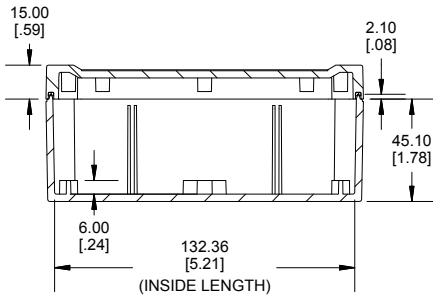

TOP VIEW

**SECTION B-B
SIDE VIEW**

POLYCARBONATE
VERSION ONLY
UL LISTED
FILE #E65324
TYPE 4,4X,6,6P

**SECTION A-A
SIDE VIEW**

STEEL PANEL
ORDER SEPARATELY

INSIDE BOX

INSIDE LID

Enclosures can be Factory Modified (Milling, Drilling, Printing etc.)
Contact Factory mjm@hammondmfg.com for quotes
Solid models of this enclosure available in STEP or IGES.
(Part number and text placement/orientation on our products are subject to change,
we do not recommend using them as a locating reference for modification purposes)

NOTE
Purchased assembly includes box, lid, 4 cover screws, and preformed silicone gasket.
General Purpose ABS version is not UL approved. (Matl UL94 - HB)
Polycarbonate version is UL 508A approved. (Matl UL94 - 5VA @ 3mm)
Recommended Cover screw torque -- 43-57 ozf-in (30-40 cN-m)

**HAMMOND
MANUFACTURING®**
1555Q
www.hammondmfg.com

Dimensions:
mm
[inches]

X-ON Electronics

Largest Supplier of Electrical and Electronic Components

Click to view similar products for [Enclosures, Boxes, & Cases](#) category: