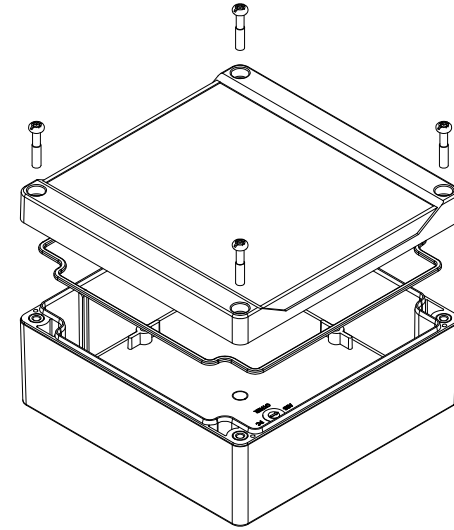

TOP VIEW

**SECTION B-B
SIDE VIEW**

POLYCARBONATE
VERSION ONLY
UL LISTED
FILE #E65324
TYPE 4,4X,6,6P

**SECTION A-A
SIDE VIEW**

STEEL PANEL
ORDER SEPARATELY

INSIDE BOX

INSIDE LID

Enclosures can be Factory Modified (Milling, Drilling, Printing etc.)
Contact Factory mjm@hammondmfg.com for quotes
Solid models of this enclosure available in STEP or IGES.
(Part number and text placement/orientation on our products are subject to change,
we do not recommend using them as a locating reference for modification purposes)

NOTE
Purchased assembly includes box, lid, 4 cover screws, and preformed silicone gasket.
General Purpose ABS version is not UL approved. (Matl UL94 - HB)
Polycarbonate version is UL 508A approved. (Matl UL94 - 5VA @ 3mm)
Recommended Cover screw torque -- 43-57 ozf-in (30-40 cN-m)

1555Q	
1555Q Regular Enclosure	
General Purpose ABS RAL-7035	1555QGY
Polycarbonate RAL-7035	1555Q2GY
ACCESSORIES	
Steel Inner Panels	1554QPL
Steel Panel / P.C. Board Screw [M3-0.5 x 8mm Plated] (Pkg 100)	1591MM100
Steel Panel / P.C. Board Self Tapping Screw [#6 X 1/4" (6.4mm) Plated] (Pkg 100)	1598ATS100
Stainless Steel Cover Screws [M4-0.7 X 20mm] (Pkg 50)	SC576-50
Silicone Pre-formed Gasket Black (Pkg 2)	1554QGASKET