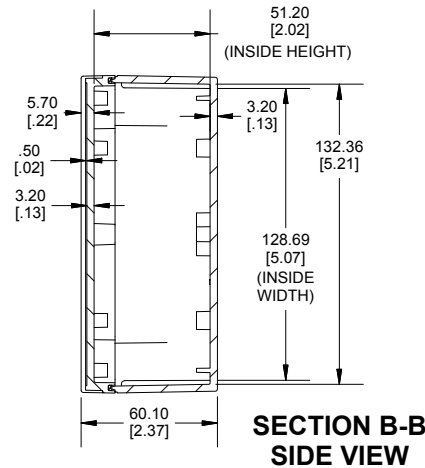

TOP VIEW

**SECTION B-B
SIDE VIEW**

POLYCARBONATE
VERSION ONLY
UL LISTED
FILE #E65324
TYPE 4,4X,6,6P

**SECTION A-A
SIDE VIEW**

STEEL PANEL
ORDER SEPARATELY

INSIDE BOX

INSIDE LID

Enclosures can be Factory Modified (Milling, Drilling, Printing etc.)
Contact Factory mjm@hammondmfg.com for quotes
Solid models of this enclosure available in STEP or IGES.
(Part number and text placement/orientation on our products are subject to change,
we do not recommend using them as a locating reference for modification purposes)

NOTE
Purchased assembly includes box, lid, 4 cover screws, and preformed silicone gasket.
General Purpose ABS version is not UL approved. (Matl UL94 - HB)
Polycarbonate version is UL 508A approved. (Matl UL94 - 5VA @ 3mm)
Recommended Cover screw torque -- 43-57 ozf-in (30-40 cN-m)

**HAMMOND
MANUFACTURING®**
1555Q
www.hammondmfg.com

Dimensions:
mm
[inches]

X-ON Electronics

Largest Supplier of Electrical and Electronic Components

Click to view similar products for [Enclosures, Boxes, & Cases](#) category: