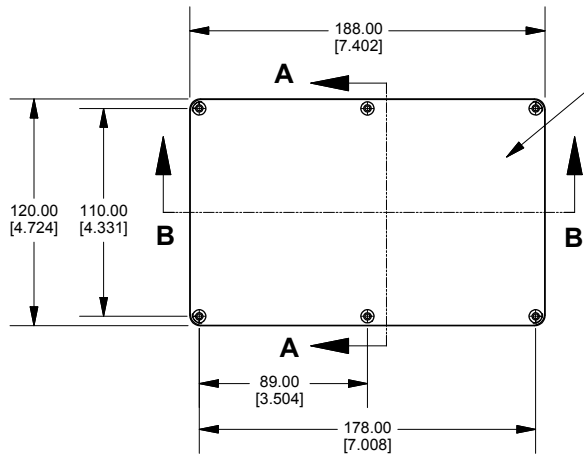

Top View of Assembly

SECTION A-A End View of Assembly

SECTION B-B Side View of Assembly

Top View Looking Inside Box

Enclosures can be Factory Modified (Milling, Drilling, Printing etc.)
 Contact Factory mjm@hammondmfg.com for quotes
 Solid models of this enclosure available in STEP or IGES.

NOTE

Purchased assembly includes box, lid and 6 cover screws.
 Box and lid are made from Diecast Aluminum Alloy.
 Silicone Gasket supplied with liquid resistant enclosure.

PART NUMBERS

1590E Enclosure	
Natural Finish Enclosure	1590E
Black Textured Enclosure	1590EBK
1590E Liquid Resistant Enclosure (Silicone Gasket)	
Natural Finish Enclosure	1590WE
Black Textured Enclosure	1590WEBK

ACCESSORIES

Recommended Torque: 75 ozf.in / 55 cN.m	
Liquid Resistant Cover Screws	
Stainless Steel Cover Screws (Pkg 100) [6-32 x 1/2" W With O-Ring]	1590WMS100
Black Stainless Steel Cover Screws (Pkg 100) [6-32 x 1/2" W With O-Ring]	1590WMS100BK
Standard Cover Screws	
Plated Cover Screws (Pkg 100) [6-32 x 1/2"]	1590MS100
Black Cover Screws (Pkg 100) [6-32 x 1/2"]	1590MS100BK

Dimensions:
mm
[inches]

1590E
www.hammondmfg.com

X-ON Electronics

Largest Supplier of Electrical and Electronic Components

Click to view similar products for [Enclosures, Boxes & Cases](#) category:

Click to view products by [Hammond](#) manufacturer: