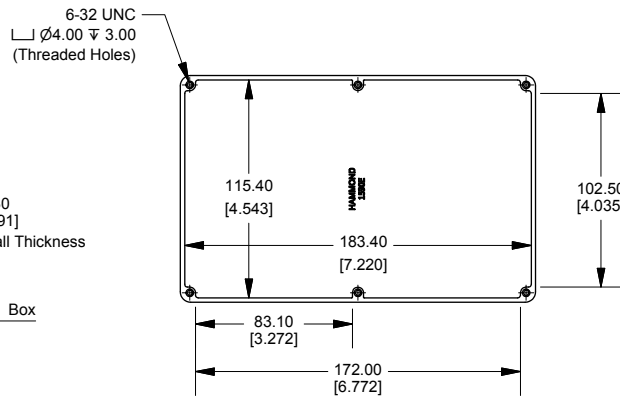

Top View of Assembly

SECTION A-A End View of Assembly

SECTION B-B Side View of Assembly

Top View Looking Inside Box

Enclosures can be Factory Modified (Milling, Drilling, Printing etc.)
 Contact Factory mjm@hammondmfg.com for quotes
 Solid models of this enclosure available in STEP or IGES.

NOTE

Purchased assembly includes box, lid and 6 cover screws.
 Box and lid are made from Diecast Aluminum Alloy.
 Silicone Gasket supplied with liquid resistant enclosure.

PART NUMBERS

1590E Enclosure	
Natural Finish Enclosure	1590E
Black Textured Enclosure	1590EBK
1590E Liquid Resistant Enclosure (Silicone Gasket)	
Natural Finish Enclosure	1590WE
Black Textured Enclosure	1590WEBK

ACCESSORIES

Recommended Torque: 75 ozf.in / 55 cN.m	
Liquid Resistant Cover Screws	
Stainless Steel Cover Screws (Pkg 100) [6-32 x 1/2" W With O-Ring]	1590WMS100
Black Stainless Steel Cover Screws (Pkg 100) [6-32 x 1/2" W With O-Ring]	1590WMS100BK
Standard Cover Screws	
Plated Cover Screws (Pkg 100) [6-32 x 1/2"]	1590MS100
Black Cover Screws (Pkg 100) [6-32 x 1/2"]	1590MS100BK

Dimensions:
mm
[inches]

1590E
www.hammondmfg.com

X-ON Electronics

Largest Supplier of Electrical and Electronic Components

Click to view similar products for [Enclosures, Boxes & Cases](#) category:

Click to view products by [Hammond](#) manufacturer: