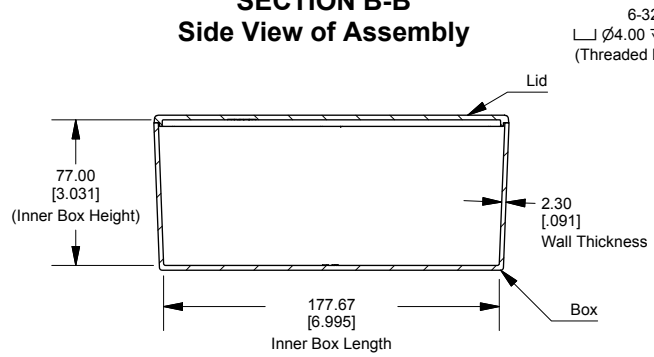

Top View of Assembly

SECTION A-A End View of Assembly

SECTION B-B Side View of Assembly

Top View Looking Inside Box

Enclosures can be Factory Modified (Milling, Drilling, Printing etc.)
 Contact Factory mjm@hammondmfg.com for quotes
 Solid models of this enclosure available in STEP or IGES.

NOTE

Purchased assembly includes box, lid and 6 cover screws.
 Box and lid are made from Diecast Aluminum Alloy.
 Silicone Gasket supplied with liquid resistant enclosure.

PART NUMBERS

1590E Enclosure	
Natural Finish Enclosure	1590E
Black Textured Enclosure	1590EBK
1590E Liquid Resistant Enclosure (Silicone Gasket)	
Natural Finish Enclosure	1590WE
Black Textured Enclosure	1590WEBK

Dimensions:
mm
[inches]

1590E
www.hammondmfg.com

X-ON Electronics

Largest Supplier of Electrical and Electronic Components

Click to view similar products for [Enclosures, Boxes & Cases](#) category:

Click to view products by [Hammond](#) manufacturer: