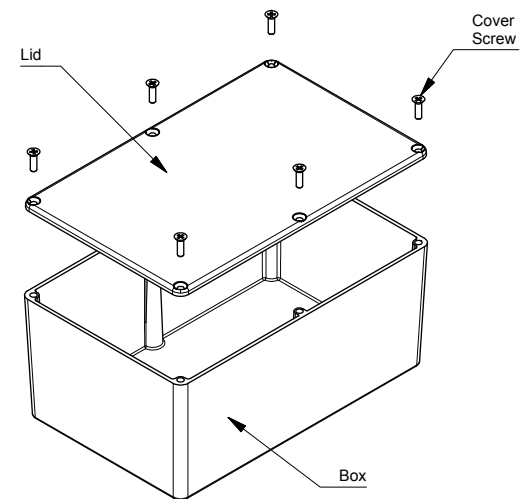

Top View of Assembly

SECTION A-A End View of Assembly

SECTION B-B Side View of Assembly

Top View Looking Inside Box

Enclosures can be Factory Modified (Milling, Drilling, Printing etc.)
 Contact Factory mjm@hammondmfg.com for quotes
 Solid models of this enclosure available in STEP or IGES.

NOTE

Purchased assembly includes box, lid and 6 cover screws.
 Box and lid are made from Diecast Aluminum Alloy.
 Silicone Gasket supplied with liquid resistant enclosure.

PART NUMBERS

1590E Enclosure	
Natural Finish Enclosure	1590E
Black Textured Enclosure	1590EBK
1590E Liquid Resistant Enclosure (Silicone Gasket)	
Natural Finish Enclosure	1590WE
Black Textured Enclosure	1590WEBK