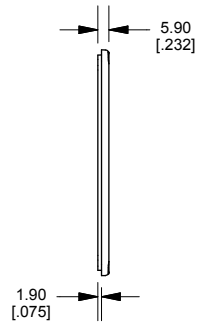

NOTE

Purchased assembly includes box, lid and 6 cover screws.
 Box and lid are made from Diecast Aluminum Alloy.
 Silicone Gasket supplied with liquid resistant enclosure.

PART NUMBERS

1590E Enclosure	
Natural Finish Enclosure	1590E
Black Textured Enclosure	1590EBK
1590E Liquid Resistant Enclosure (Silicone Gasket)	
Natural Finish Enclosure	1590WE
Black Textured Enclosure	1590WEBK

ACCESSORIES

Recommended Torque: 75 ozf.in / 55 cN.m	
Liquid Resistant Cover Screws	
Stainless Steel Cover Screws (Pkg 100) [6-32 x 1/2" W With O-Ring]	1590WMS100
Black Stainless Steel Cover Screws (Pkg 100) [6-32 x 1/2" W With O-Ring]	1590WMS100BK
Standard Cover Screws	
Plated Cover Screws (Pkg 100) [6-32 x 1/2"]	1590MS100
Black Cover Screws (Pkg 100) [6-32 x 1/2"]	1590MS100BK

Dimensions:
mm
[inches]

1590E
www.hammondmfg.com

X-ON Electronics

Largest Supplier of Electrical and Electronic Components

Click to view similar products for [Enclosures, Boxes & Cases](#) category:

Click to view products by [Hammond](#) manufacturer: