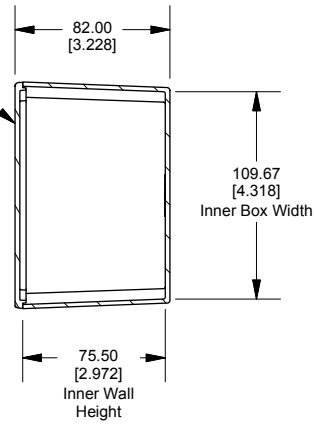

Top View of Assembly

SECTION A-A End View of Assembly

SECTION B-B Side View of Assembly

Top View Looking Inside Box

Enclosures can be Factory Modified (Milling, Drilling, Printing etc.)
 Contact Factory mjm@hammondmfg.com for quotes
 Solid models of this enclosure available in STEP or IGES.

NOTE

Purchased assembly includes box, lid and 6 cover screws.
 Box and lid are made from Diecast Aluminum Alloy.
 Silicone Gasket supplied with liquid resistant enclosure.

PART NUMBERS

1590E Enclosure	
Natural Finish Enclosure	1590E
Black Textured Enclosure	1590EBK
1590E Liquid Resistant Enclosure (Silicone Gasket)	
Natural Finish Enclosure	1590WE
Black Textured Enclosure	1590WEBK

Dimensions:
mm
[inches]

1590E
www.hammondmfg.com

X-ON Electronics

Largest Supplier of Electrical and Electronic Components

Click to view similar products for [Enclosures, Boxes & Cases](#) category:

Click to view products by [Hammond](#) manufacturer: