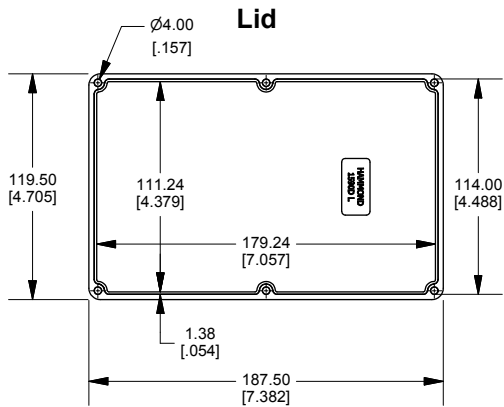

Top View of Assembly

SECTION A-A End View of Assembly

SECTION B-B Side View of Assembly

Top View Looking Inside Box

Enclosures can be Factory Modified (Milling, Drilling, Printing etc.)
 Contact Factory mjm@hammondmfg.com for quotes
 Solid models of this enclosure available in STEP or IGES.

NOTE

Purchased assembly includes box, lid and 6 cover screws.
 Box and lid are made from Diecast Aluminum Alloy.
 Silicone Gasket supplied with liquid resistant enclosure.

PART NUMBERS

1590E Enclosure	
Natural Finish Enclosure	1590E
Black Textured Enclosure	1590EBK
1590E Liquid Resistant Enclosure (Silicone Gasket)	
Natural Finish Enclosure	1590WE
Black Textured Enclosure	1590WEBK

ACCESSORIES

Recommended Torque: 75 ozf.in / 55 cN.m	
Liquid Resistant Cover Screws	
Stainless Steel Cover Screws (Pkg 100) [6-32 x 1/2" W With O-Ring]	1590WMS100
Black Stainless Steel Cover Screws (Pkg 100) [6-32 x 1/2" W With O-Ring]	1590WMS100BK
Standard Cover Screws	
Plated Cover Screws (Pkg 100) [6-32 x 1/2"]	1590MS100
Black Cover Screws (Pkg 100) [6-32 x 1/2"]	1590MS100BK

Dimensions:
mm
[inches]

1590E
www.hammondmfg.com

X-ON Electronics

Largest Supplier of Electrical and Electronic Components

Click to view similar products for [Enclosures, Boxes & Cases](#) category:

Click to view products by [Hammond](#) manufacturer: