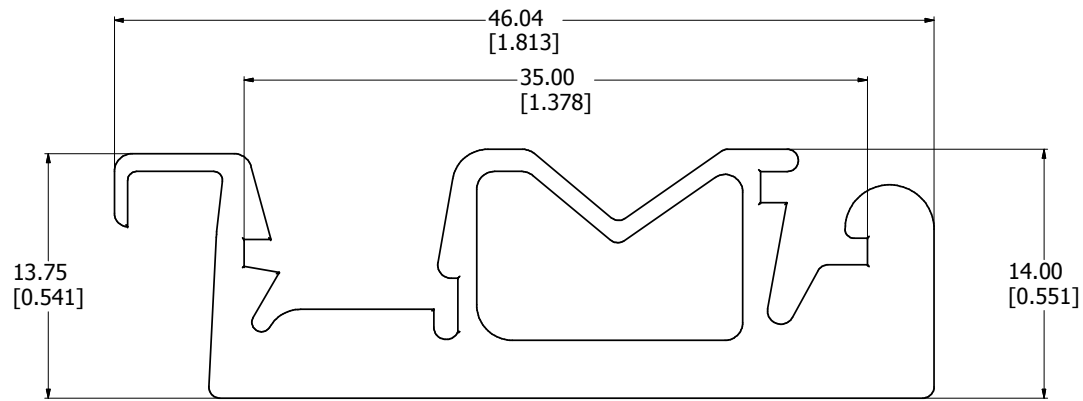

8 | 7 | 6 | 5 | 4 | 3 | 2 | 1

SIDE VIEW

ISOMETRIC VIEW

BOTTOM VIEW

1427DINCLIP
Din Clip - Matte Black Plastic **note sold in pairs
Hardware
4 Screws - Panhead #6 x 1/4"

**HAMMOND
MANUFACTURING™**

1427DINCLIP