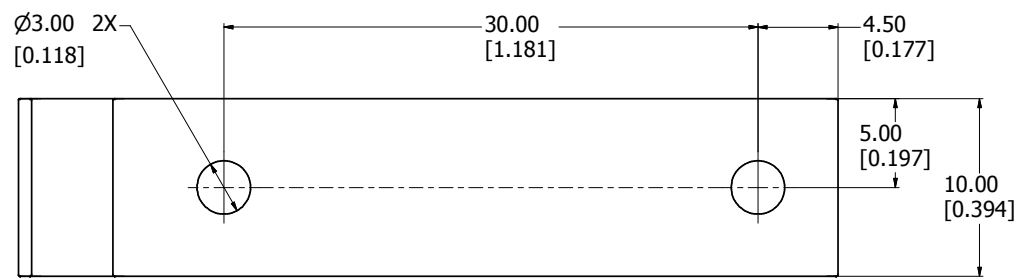

8 | 7 | 6 | 5 | 4 | 3 | 2 | 1

SIDE VIEW

ISOMETRIC VIEW

BOTTOM VIEW

1427DINCLIP
Din Clip - Matte Black Plastic **note sold in pairs
Hardware
4 Screws - Panhead #6 x 1/4"

**HAMMOND
MANUFACTURING™**

1427DINCLIP