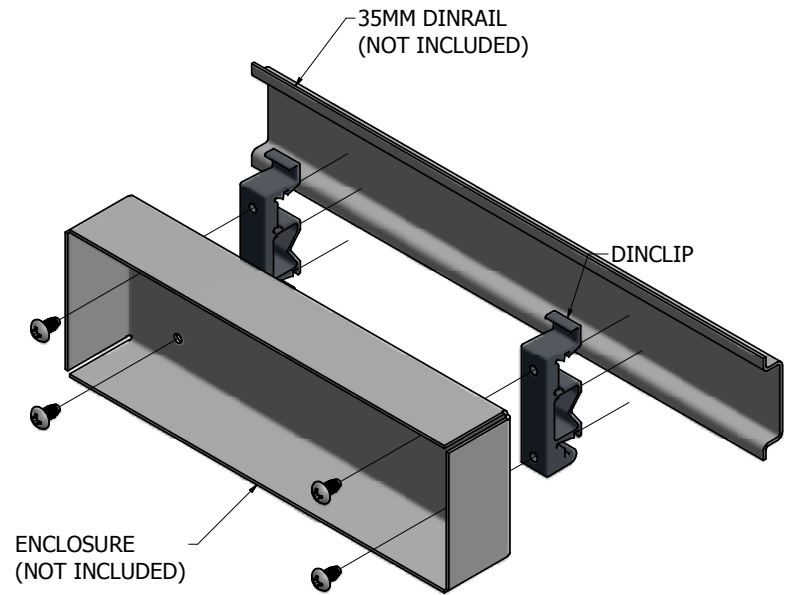

8 | 7 | 6 | 5 | 4 | 3 | 2 | 1

SIDE VIEW

ISOMETRIC VIEW

BOTTOM VIEW

1427DINCLIP
Din Clip - Matte Black Plastic **note sold in pairs
Hardware
4 Screws - Panhead #6 x 1/4"

**HAMMOND
MANUFACTURING™**

1427DINCLIP

8 | 7 | 6 | 5 | 4 | 3 | 2 | 1

X-ON Electronics

Largest Supplier of Electrical and Electronic Components

Click to view similar products for [Screws & Fasteners](#) category:

Click to view products by [Hammond](#) manufacturer: