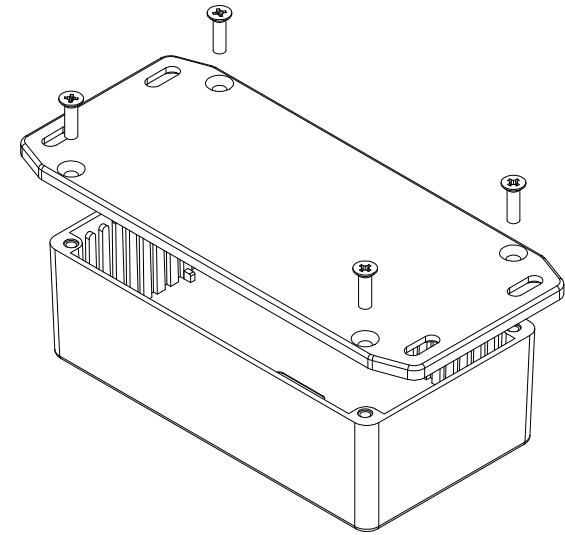

TOP VIEW

**SECTION A-A
END VIEW**

**SECTION B-B
SIDE VIEW**

DETAIL D

INSIDE LID

INSIDE BOX

Enclosures can be Factory Modified (Milling, Drilling, Printing etc.)
 Contact Factory mjm@hammondmfg.com for quotes
 Solid models of this enclosure available in STEP or IGES.
 (Part number and text placement/orientation on our products are subject to change,
 we do not recommend using them as a locating reference for modification purposes)

NOTE	
Purchased assembly includes box, lid and 4 cover screws. Box and lid are made from Diecast Aluminum Alloy. Silicone Gasket supplied with liquid resistant enclosure.	
Recommended Torque: 50-55 cN.m [71-78 ozf.in]	
Recommended Torque with Gasket : 25-30 cN.m [36-43 ozf.in]	