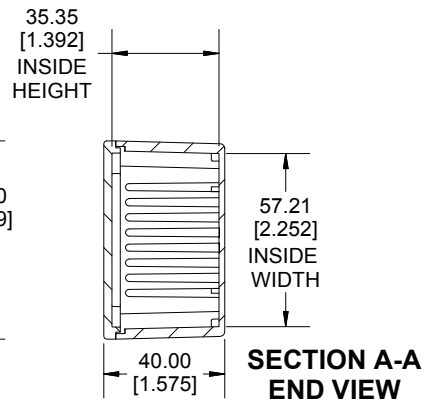

TOP VIEW

**SECTION A-A
END VIEW**

**SECTION B-B
SIDE VIEW**

DETAIL D

INSIDE LID

INSIDE BOX

Enclosures can be Factory Modified (Milling, Drilling, Printing etc.)
 Contact Factory mjm@hammondmfg.com for quotes
 Solid models of this enclosure available in STEP or IGES.
 (Part number and text placement/orientation on our products are subject to change,
 we do not recommend using them as a locating reference for modification purposes)

NOTE	
Purchased assembly includes box, lid and 4 cover screws. Box and lid are made from Diecast Aluminum Alloy. Silicone Gasket supplied with liquid resistant enclosure.	
Recommended Torque: 50-55 cN.m [71-78 ozf.in]	
Recommended Torque with Gasket : 25-30 cN.m [36-43 ozf.in]	

**HAMMOND
MANUFACTURING®**

1590NFL

www.hammondmfg.com

Dimensions:
mm
[inches]

X-ON Electronics

Largest Supplier of Electrical and Electronic Components

Click to view similar products for [Enclosures, Boxes, & Cases](#) category: