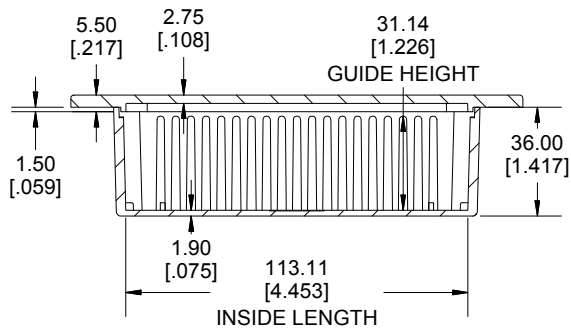

TOP VIEW

**SECTION A-A
END VIEW**

**SECTION B-B
SIDE VIEW**

DETAIL D

INSIDE LID

INSIDE BOX

Enclosures can be Factory Modified (Milling, Drilling, Printing etc.)
 Contact Factory mjm@hammondmfg.com for quotes
 Solid models of this enclosure available in STEP or IGES.
 (Part number and text placement/orientation on our products are subject to change,
 we do not recommend using them as a locating reference for modification purposes)

NOTE	
Purchased assembly includes box, lid and 4 cover screws. Box and lid are made from Diecast Aluminum Alloy. Silicone Gasket supplied with liquid resistant enclosure.	
Recommended Torque: 50-55 cN.m [71-78 ozf.in]	
Recommended Torque with Gasket : 25-30 cN.m [36-43 ozf.in]	

**HAMMOND
MANUFACTURING®**

1590NFL

www.hammondmfg.com

Dimensions:
mm
[inches]

X-ON Electronics

Largest Supplier of Electrical and Electronic Components

Click to view similar products for [Enclosures, Boxes, & Cases](#) category: