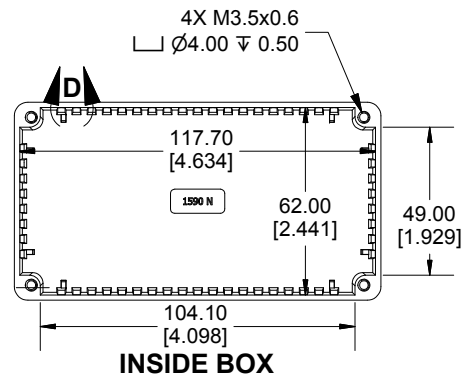

TOP VIEW

**SECTION A-A
END VIEW**

**SECTION B-B
SIDE VIEW**

DETAIL D

INSIDE LID

INSIDE BOX

Enclosures can be Factory Modified (Milling, Drilling, Printing etc.)
 Contact Factory mjm@hammondmfg.com for quotes
 Solid models of this enclosure available in STEP or IGES.
 (Part number and text placement/orientation on our products are subject to change,
 we do not recommend using them as a locating reference for modification purposes)

NOTE	
Purchased assembly includes box, lid and 4 cover screws. Box and lid are made from Diecast Aluminum Alloy. Silicone Gasket supplied with liquid resistant enclosure.	
Recommended Torque: 50-55 cN.m [71-78 ozf.in]	
Recommended Torque with Gasket : 25-30 cN.m [36-43 ozf.in]	

**HAMMOND
MANUFACTURING®**

1590NFL

www.hammondmfg.com

Dimensions:
mm
[inches]

X-ON Electronics

Largest Supplier of Electrical and Electronic Components

Click to view similar products for [Enclosures, Boxes, & Cases](#) category: