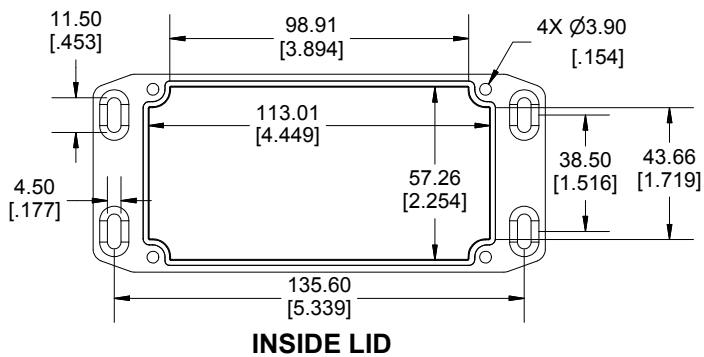

TOP VIEW

**SECTION A-A
END VIEW**

**SECTION B-B
SIDE VIEW**

DETAIL D

INSIDE LID

INSIDE BOX

Enclosures can be Factory Modified (Milling, Drilling, Printing etc.)
 Contact Factory mjm@hammondmfg.com for quotes
 Solid models of this enclosure available in STEP or IGES.
 (Part number and text placement/orientation on our products are subject to change,
 we do not recommend using them as a locating reference for modification purposes)

NOTE	
Purchased assembly includes box, lid and 4 cover screws. Box and lid are made from Diecast Aluminum Alloy. Silicone Gasket supplied with liquid resistant enclosure.	
Recommended Torque: 50-55 cN.m [71-78 ozf.in]	
Recommended Torque with Gasket : 25-30 cN.m [36-43 ozf.in]	

**HAMMOND
MANUFACTURING®**

1590NFL

www.hammondmfg.com

Dimensions:
mm
[inches]

X-ON Electronics

Largest Supplier of Electrical and Electronic Components

Click to view similar products for [Enclosures, Boxes, & Cases](#) category: