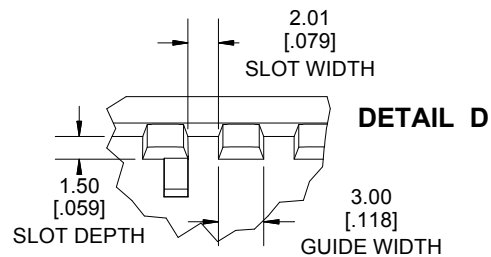

TOP VIEW

**SECTION A-A
END VIEW**

**SECTION B-B
SIDE VIEW**

DETAIL D

INSIDE LID

INSIDE BOX

Enclosures can be Factory Modified (Milling, Drilling, Printing etc.)
 Contact Factory mjm@hammondmfg.com for quotes
 Solid models of this enclosure available in STEP or IGES.
 (Part number and text placement/orientation on our products are subject to change,
 we do not recommend using them as a locating reference for modification purposes)

NOTE	
Purchased assembly includes box, lid and 4 cover screws. Box and lid are made from Diecast Aluminum Alloy. Silicone Gasket supplied with liquid resistant enclosure.	
Recommended Torque: 50-55 cN.m [71-78 ozf.in]	
Recommended Torque with Gasket : 25-30 cN.m [36-43 ozf.in]	