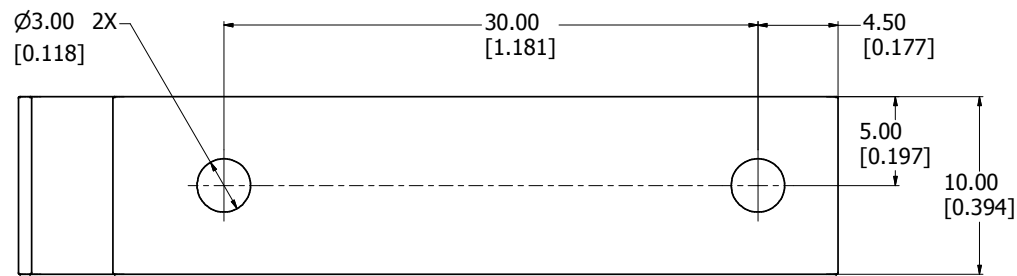

8 | 7 | 6 | 5 | 4 | 3 | 2 | 1

SIDE VIEW

ISOMETRIC VIEW

BOTTOM VIEW

<b>1427DINCLIP</b>
Din Clip - Matte Black Plastic
**note sold in pairs
<b>Hardware</b>
4 Screws - Panhead #6 x 1/4"

**HAMMOND  
MANUFACTURING™**