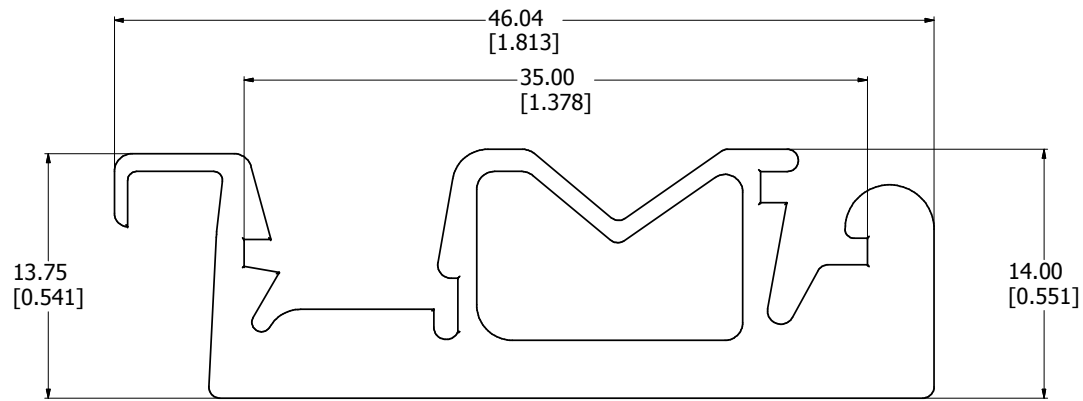

8 | 7 | 6 | 5 | 4 | 3 | 2 | 1

SIDE VIEW

ISOMETRIC VIEW

BOTTOM VIEW

<b>1427DINCLIP</b>
Din Clip - Matte Black Plastic
**note sold in pairs
<b>Hardware</b>
4 Screws - Panhead #6 x 1/4"

**HAMMOND  
MANUFACTURING™**

**1427DINCLIP**

8 | 7 | 6 | 5 | 4 | 3 | 2 | 1