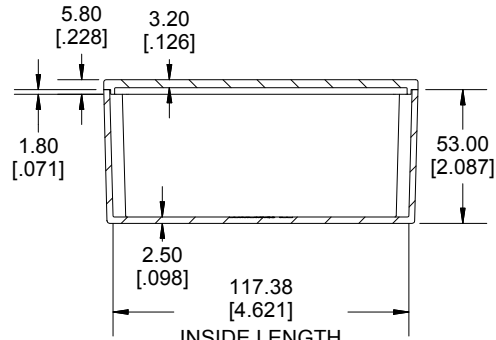

TOP VIEW

**SECTION A-A
END VIEW**

**SECTION B-B
SIDE VIEW**

INSIDE BOX

INSIDE LID

Enclosures can be Factory Modified (Milling, Drilling, Printing etc.)
 Contact Factory mjm@hammondmfg.com for quotes
 Solid models of this enclosure available in STEP or IGES.
 (Part number and text placement/orientation on our products are subject to change,
 we do not recommend using them as a locating reference for modification purposes)

NOTE

Purchased assembly includes box, lid and 4 cover screws.
 Box and lid are made from Diecast Aluminum Alloy.
 Silicone Gasket supplied with liquid resistant enclosure.

Recommended Torque: 50-55 cN.m [71-78 ozf.in]

Recommended Torque with Gasket : 25-30 cN.m [36-43 ozf.in]

PART NUMBERS

1590KK Enclosure

Natural Finish Enclosure	1590KK
Black Textured Enclosure	1590KKBK
1590KK Liquid Resistant Enclosure (Silicone Gasket)	
Natural Finish Enclosure	1590WKK
Black Textured Enclosure	1590WKKBK

**HAMMOND
MANUFACTURING®**

1590KK

www.hammondmfg.com

Dimensions:
mm
[inches]

X-ON Electronics

Largest Supplier of Electrical and Electronic Components

Click to view similar products for [Enclosures, Boxes, & Cases](#) *category:*