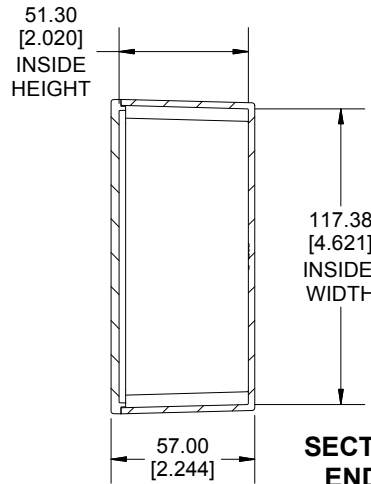

TOP VIEW

**SECTION A-A
END VIEW**

**SECTION B-B
SIDE VIEW**

INSIDE BOX

INSIDE LID

Enclosures can be Factory Modified (Milling, Drilling, Printing etc.)
 Contact Factory mjm@hammondmfg.com for quotes
 Solid models of this enclosure available in STEP or IGES.
 (Part number and text placement/orientation on our products are subject to change,
 we do not recommend using them as a locating reference for modification purposes)

NOTE

Purchased assembly includes box, lid and 4 cover screws.
 Box and lid are made from Diecast Aluminum Alloy.
 Silicone Gasket supplied with liquid resistant enclosure.

Recommended Torque: 50-55 cN.m [71-78 ozf.in]

Recommended Torque with Gasket : 25-30 cN.m [36-43 ozf.in]

PART NUMBERS

1590KK Enclosure

Natural Finish Enclosure	1590KK
Black Textured Enclosure	1590KKBK
1590KK Liquid Resistant Enclosure (Silicone Gasket)	
Natural Finish Enclosure	1590WKK
Black Textured Enclosure	1590WKKBK

**HAMMOND
MANUFACTURING®**

1590KK

www.hammondmfg.com

Dimensions:
mm
[inches]

X-ON Electronics

Largest Supplier of Electrical and Electronic Components

Click to view similar products for [Enclosures, Boxes, & Cases](#) *category:*