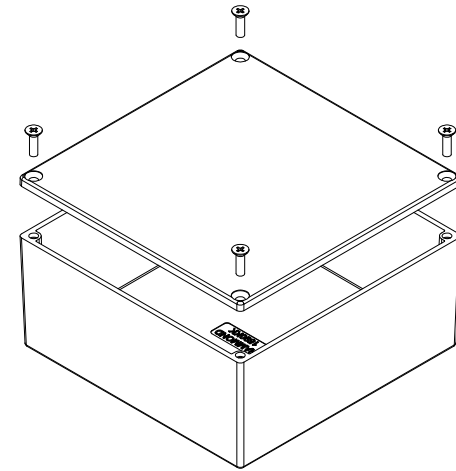

TOP VIEW

**SECTION A-A
END VIEW**

**SECTION B-B
SIDE VIEW**

INSIDE BOX

INSIDE LID

Enclosures can be Factory Modified (Milling, Drilling, Printing etc.)
 Contact Factory mjm@hammondmfg.com for quotes
 Solid models of this enclosure available in STEP or IGES.
 (Part number and text placement/orientation on our products are subject to change,
 we do not recommend using them as a locating reference for modification purposes)

NOTE

Purchased assembly includes box, lid and 4 cover screws.
 Box and lid are made from Diecast Aluminum Alloy.
 Silicone Gasket supplied with liquid resistant enclosure.

Recommended Torque: 50-55 cN.m [71-78 ozf.in]

Recommended Torque with Gasket : 25-30 cN.m [36-43 ozf.in]

PART NUMBERS

1590KK Enclosure

Natural Finish Enclosure	1590KK
Black Textured Enclosure	1590KKBK
1590KK Liquid Resistant Enclosure (Silicone Gasket)	
Natural Finish Enclosure	1590WKK
Black Textured Enclosure	1590WKKBK