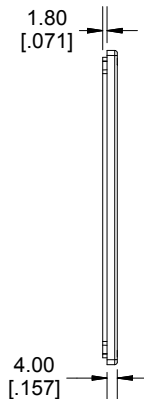

TOP VIEW

**SECTION A-A
END VIEW**

**SECTION B-B
SIDE VIEW**

INSIDE BOX

INSIDE LID

Enclosures can be Factory Modified (Milling, Drilling, Printing etc.)
 Contact Factory mjm@hammondmfg.com for quotes
 Solid models of this enclosure available in STEP or IGES.
 (Part number and text placement/orientation on our products are subject to change,
 we do not recommend using them as a locating reference for modification purposes)

NOTE

Purchased assembly includes box, lid and 4 cover screws.
 Box and lid are made from Diecast Aluminum Alloy.
 Silicone Gasket supplied with liquid resistant enclosure.

Recommended Torque: 50-55 cN.m [71-78 ozf.in]

Recommended Torque with Gasket : 25-30 cN.m [36-43 ozf.in]

PART NUMBERS

1590KK Enclosure

Natural Finish Enclosure	1590KK
Black Textured Enclosure	1590KKBK
1590KK Liquid Resistant Enclosure (Silicone Gasket)	
Natural Finish Enclosure	1590WKK
Black Textured Enclosure	1590WKKBK

**HAMMOND
MANUFACTURING®**

1590KK

www.hammondmfg.com

Dimensions:
mm
[inches]

X-ON Electronics

Largest Supplier of Electrical and Electronic Components

Click to view similar products for [Enclosures, Boxes, & Cases](#) *category:*