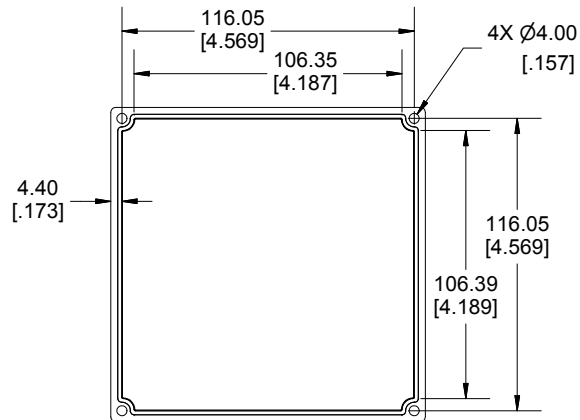

TOP VIEW

**SECTION A-A
END VIEW**

**SECTION B-B
SIDE VIEW**

INSIDE BOX

INSIDE LID

Enclosures can be Factory Modified (Milling, Drilling, Printing etc.)
 Contact Factory mjm@hammondmfg.com for quotes
 Solid models of this enclosure available in STEP or IGES.
 (Part number and text placement/orientation on our products are subject to change,
 we do not recommend using them as a locating reference for modification purposes)

NOTE

Purchased assembly includes box, lid and 4 cover screws.
 Box and lid are made from Diecast Aluminum Alloy.
 Silicone Gasket supplied with liquid resistant enclosure.

Recommended Torque: 50-55 cN.m [71-78 ozf.in]

Recommended Torque with Gasket : 25-30 cN.m [36-43 ozf.in]

PART NUMBERS

1590KK Enclosure

Natural Finish Enclosure	1590KK
Black Textured Enclosure	1590KKBK
1590KK Liquid Resistant Enclosure (Silicone Gasket)	
Natural Finish Enclosure	1590WKK
Black Textured Enclosure	1590WKKBK

**HAMMOND
MANUFACTURING®**

1590KK

www.hammondmfg.com

Dimensions:
mm
[inches]

X-ON Electronics

Largest Supplier of Electrical and Electronic Components

Click to view similar products for [Enclosures, Boxes, & Cases](#) *category:*