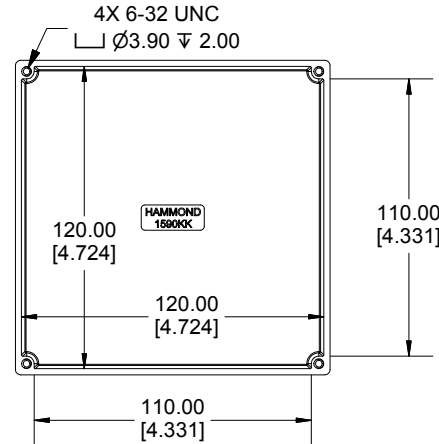

TOP VIEW

**SECTION A-A
END VIEW**

**SECTION B-B
SIDE VIEW**

INSIDE BOX

INSIDE LID

Enclosures can be Factory Modified (Milling, Drilling, Printing etc.)
 Contact Factory mjm@hammondmfg.com for quotes
 Solid models of this enclosure available in STEP or IGES.
 (Part number and text placement/orientation on our products are subject to change,
 we do not recommend using them as a locating reference for modification purposes)

NOTE

Purchased assembly includes box, lid and 4 cover screws.
 Box and lid are made from Diecast Aluminum Alloy.
 Silicone Gasket supplied with liquid resistant enclosure.

Recommended Torque: 50-55 cN.m [71-78 ozf.in]

Recommended Torque with Gasket : 25-30 cN.m [36-43 ozf.in]

PART NUMBERS

1590KK Enclosure

Natural Finish Enclosure	1590KK
Black Textured Enclosure	1590KKBK
1590KK Liquid Resistant Enclosure (Silicone Gasket)	
Natural Finish Enclosure	1590WKK
Black Textured Enclosure	1590WKKBK

**HAMMOND
MANUFACTURING®**

1590KK

www.hammondmfg.com

Dimensions:
mm
[inches]

X-ON Electronics

Largest Supplier of Electrical and Electronic Components

Click to view similar products for [Enclosures, Boxes, & Cases](#) *category:*