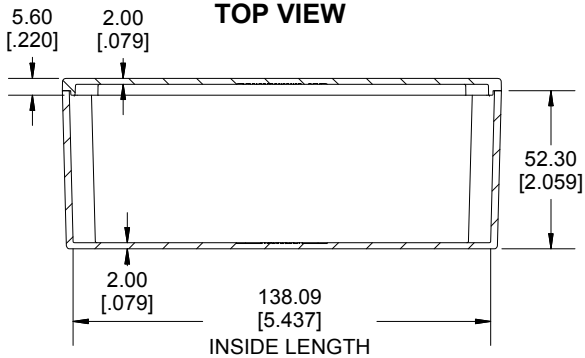

TOP VIEW

**SECTION A-A
END VIEW**

**SECTION B-B
SIDE VIEW**

INSIDE BOX

INSIDE LID

Enclosures can be Factory Modified (Milling, Drilling, Printing etc.)
 Contact Factory mjm@hammondmfg.com for quotes
 Solid models of this enclosure available in STEP or IGES.
 (Part number and text placement/orientation on our products are subject to change,
 we do not recommend using them as a locating reference for modification purposes)

NOTE

Purchased assembly includes box, lid and 4 cover screws.
 Box and lid are made from Diecast Aluminum Alloy.
 Silicone Gasket supplied with liquid resistant enclosure.

Recommended Torque : 50-55 cN.m [71-78 ozf.in]