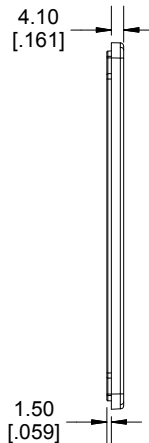

TOP VIEW

**SECTION A-A
END VIEW**

**SECTION B-B
SIDE VIEW**

INSIDE BOX

INSIDE LID

Enclosures can be Factory Modified (Milling, Drilling, Printing etc.)
 Contact Factory mjm@hammondmfg.com for quotes
 Solid models of this enclosure available in STEP or IGES.
 (Part number and text placement/orientation on our products are subject to change,
 we do not recommend using them as a locating reference for modification purposes)

NOTE

Purchased assembly includes box, lid and 4 cover screws.
 Box and lid are made from Diecast Aluminum Alloy.
 Silicone Gasket supplied with liquid resistant enclosure.

Recommended Torque : 50-55 cN.m [71-78 ozf.in]

Recommended Torque with Gasket : 25-30 cN.m [36-43 ozf.in]

PART NUMBERS

1590X Enclosure	
Natural Finish Enclosure	1590X
Black Textured Enclosure	1590XBK
1590X Liquid Resistant Enclosure (Silicone Gasket)	
Natural Finish Enclosure	1590WX
Black Textured Enclosure	1590WXBK

Plated Cover Screws (Pkg 100) [6-32 x 1/2"]	1590MS100
Black Cover Screws (Pkg 100) [6-32 x 1/2"]	1590MS100BK

**HAMMOND
MANUFACTURING®**

1590X

www.hammondmfg.com

Dimensions:
mm
[inches]

X-ON Electronics

Largest Supplier of Electrical and Electronic Components