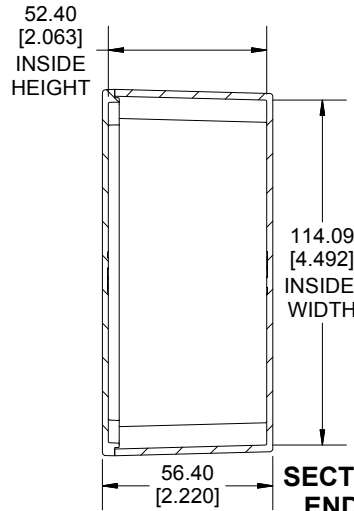

TOP VIEW

**SECTION A-A
END VIEW**

**SECTION B-B
SIDE VIEW**

INSIDE BOX

INSIDE LID

Enclosures can be Factory Modified (Milling, Drilling, Printing etc.)
 Contact Factory mjm@hammondmfg.com for quotes
 Solid models of this enclosure available in STEP or IGES.
 (Part number and text placement/orientation on our products are subject to change,
 we do not recommend using them as a locating reference for modification purposes)

NOTE

Purchased assembly includes box, lid and 4 cover screws.
 Box and lid are made from Diecast Aluminum Alloy.
 Silicone Gasket supplied with liquid resistant enclosure.

Recommended Torque : 50-55 cN.m [71-78 ozf.in]

Recommended Torque with Gasket : 25-30 cN.m [36-43 ozf.in]

PART NUMBERS

1590X Enclosure	
Natural Finish Enclosure	1590X
Black Textured Enclosure	1590XBK
1590X Liquid Resistant Enclosure (Silicone Gasket)	
Natural Finish Enclosure	1590WX
Black Textured Enclosure	1590WXBK

Plated Cover Screws (Pkg 100) [6-32 x 1/2"]	1590MS100
Black Cover Screws (Pkg 100) [6-32 x 1/2"]	1590MS100BK

**HAMMOND
MANUFACTURING®**

1590X

www.hammondmfg.com

Dimensions:
mm
[inches]

X-ON Electronics

Largest Supplier of Electrical and Electronic Components