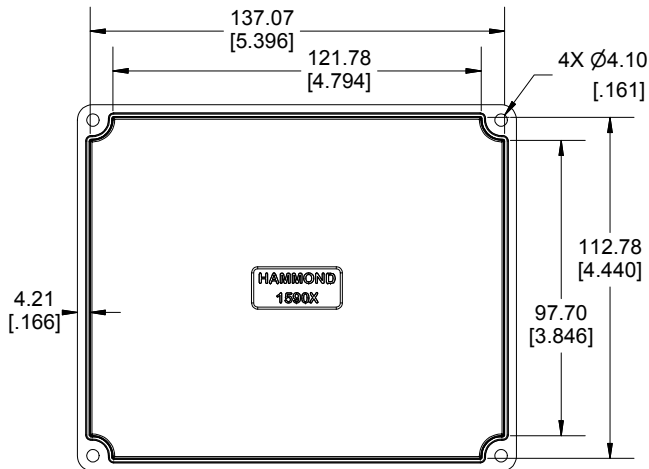

TOP VIEW

**SECTION A-A
END VIEW**

**SECTION B-B
SIDE VIEW**

INSIDE BOX

INSIDE LID

Enclosures can be Factory Modified (Milling, Drilling, Printing etc.)
 Contact Factory mjm@hammondmfg.com for quotes
 Solid models of this enclosure available in STEP or IGES.
 (Part number and text placement/orientation on our products are subject to change,
 we do not recommend using them as a locating reference for modification purposes)

NOTE

Purchased assembly includes box, lid and 4 cover screws.
 Box and lid are made from Diecast Aluminum Alloy.
 Silicone Gasket supplied with liquid resistant enclosure.

Recommended Torque : 50-55 cN.m [71-78 ozf.in]

Recommended Torque with Gasket : 25-30 cN.m [36-43 ozf.in]

PART NUMBERS

1590X Enclosure	
Natural Finish Enclosure	1590X
Black Textured Enclosure	1590XBK
1590X Liquid Resistant Enclosure (Silicone Gasket)	
Natural Finish Enclosure	1590WX
Black Textured Enclosure	1590WXBK

Plated Cover Screws (Pkg 100) [6-32 x 1/2"]	1590MS100
Black Cover Screws (Pkg 100) [6-32 x 1/2"]	1590MS100BK

**HAMMOND
MANUFACTURING®**

1590X

www.hammondmfg.com

Dimensions:
mm
[inches]

X-ON Electronics

Largest Supplier of Electrical and Electronic Components