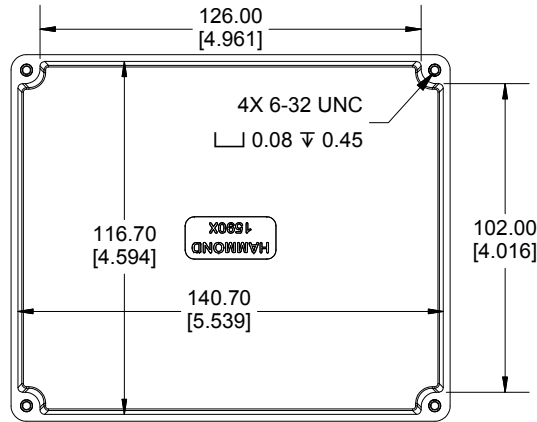

TOP VIEW

**SECTION A-A
END VIEW**

**SECTION B-B
SIDE VIEW**

INSIDE BOX

INSIDE LID

Enclosures can be Factory Modified (Milling, Drilling, Printing etc.)
 Contact Factory mjm@hammondmfg.com for quotes
 Solid models of this enclosure available in STEP or IGES.
 (Part number and text placement/orientation on our products are subject to change,
 we do not recommend using them as a locating reference for modification purposes)

NOTE

Purchased assembly includes box, lid and 4 cover screws.
 Box and lid are made from Diecast Aluminum Alloy.
 Silicone Gasket supplied with liquid resistant enclosure.

Recommended Torque : 50-55 cN.m [71-78 ozf.in]

Recommended Torque with Gasket : 25-30 cN.m [36-43 ozf.in]

PART NUMBERS

1590X Enclosure	
Natural Finish Enclosure	1590X
Black Textured Enclosure	1590XBK
1590X Liquid Resistant Enclosure (Silicone Gasket)	
Natural Finish Enclosure	1590WX
Black Textured Enclosure	1590WXBK

Plated Cover Screws (Pkg 100) [6-32 x 1/2"]	1590MS100
Black Cover Screws (Pkg 100) [6-32 x 1/2"]	1590MS100BK

**HAMMOND
MANUFACTURING®**

1590X

www.hammondmfg.com

Dimensions:
mm
[inches]

X-ON Electronics

Largest Supplier of Electrical and Electronic Components