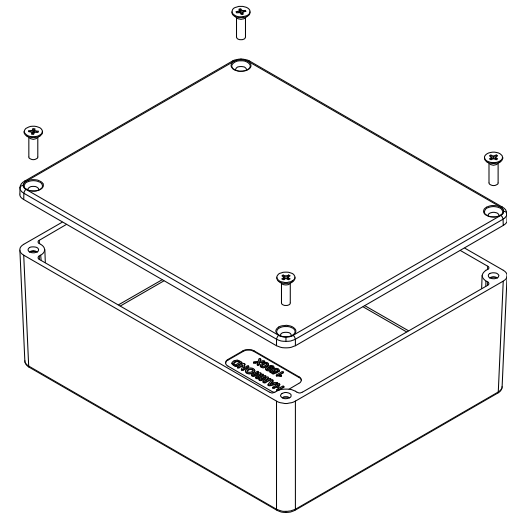

TOP VIEW

**SECTION A-A
END VIEW**

**SECTION B-B
SIDE VIEW**

INSIDE BOX

INSIDE LID

Enclosures can be Factory Modified (Milling, Drilling, Printing etc.)
 Contact Factory mjm@hammondmfg.com for quotes
 Solid models of this enclosure available in STEP or IGES.
 (Part number and text placement/orientation on our products are subject to change,
 we do not recommend using them as a locating reference for modification purposes)

NOTE

Purchased assembly includes box, lid and 4 cover screws.
 Box and lid are made from Diecast Aluminum Alloy.
 Silicone Gasket supplied with liquid resistant enclosure.

Recommended Torque : 50-55 cN.m [71-78 ozf.in]

Recommended Torque with Gasket : 25-30 cN.m [36-43 ozf.in]

PART NUMBERS

1590X Enclosure	
Natural Finish Enclosure	1590X
Black Textured Enclosure	1590XBK
1590X Liquid Resistant Enclosure (Silicone Gasket)	
Natural Finish Enclosure	1590WX
Black Textured Enclosure	1590WXBK