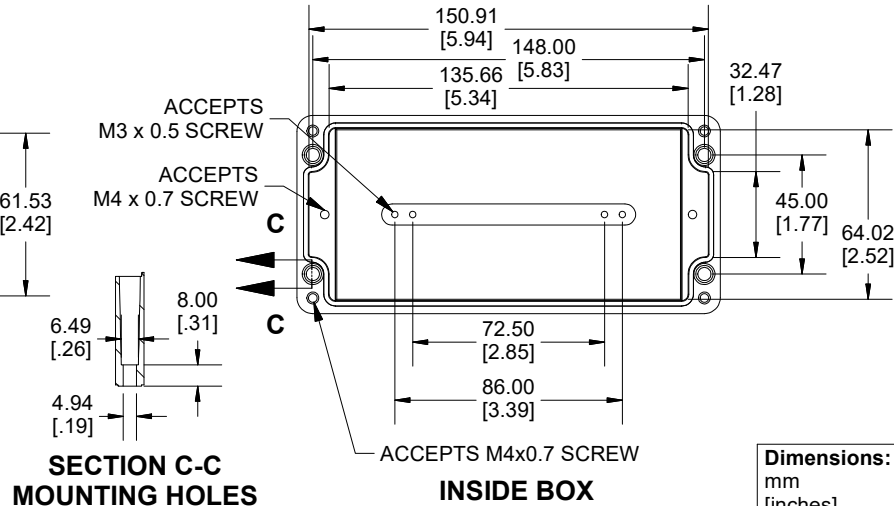

**SECTION C-C  
MOUNTING HOLES**

**Dimensions:**  
 mm  
 [inches]

<b>NOTE</b>	
Purchased assembly includes Box, Lid, Gasket and 4 cover screws	
Enclosure Molded from Glass Reinforced Polyester	
<b>Recommended cover screw torque 8.8-13.3 lbf.in (100-150 cN.m)</b>	
<b>PART NUMBERS</b>	
1590ZGRP083 Enclosure	
Black Enclosure	1590ZGRP083BK
<b>ACCESSORIES</b>	
Copper Ground Hardware (50 Pack) [M4 - 0.7 X 6mm / M4 Washer]	SCGM4-50
Stainless Steel Cover Screw (50 Pack) [M4 - 0.7 x 25mm]	SC583-50
Steel Inner Panel	1590ZGRP083PL
Hinge Kit Black (2 Pack)	1427HKBK