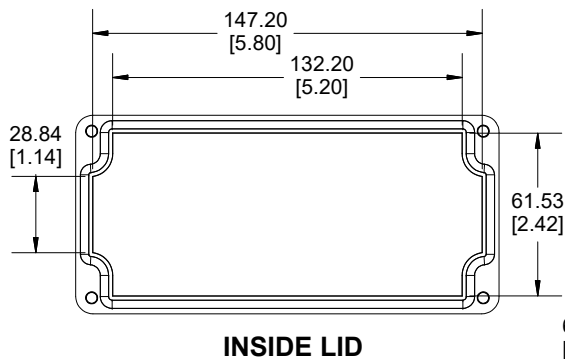

Enclosures can be Factory Modified (Milling, Drilling, Printing etc.)  
 Contact Factory (modshop@hammfg.com) for quotes  
 Solid models of this enclosure available in .stp or .x\_t  
 (Part number and text placement/orientation on our products are subject to change,  
 we do not recommend using them as a locating reference for modification purposes)

**SECTION C-C  
MOUNTING HOLES**

**Dimensions:**  
 mm  
 [inches]

<b>NOTE</b>	
Purchased assembly includes Box, Lid, Gasket and 4 cover screws	
Enclosure Molded from Glass Reinforced Polyester	
<b>Recommended cover screw torque 8.8-13.3 lbf.in (100-150 cN.m)</b>	
<b>PART NUMBERS</b>	
1590ZGRP083 Enclosure	
Black Enclosure	1590ZGRP083BK
<b>ACCESSORIES</b>	
Copper Ground Hardware (50 Pack) [M4 - 0.7 X 6mm / M4 Washer]	SCGM4-50
Stainless Steel Cover Screw (50 Pack) [M4 - 0.7 x 25mm]	SC583-50
Steel Inner Panel	1590ZGRP083PL
Hinge Kit Black (2 Pack)	1427HKBK