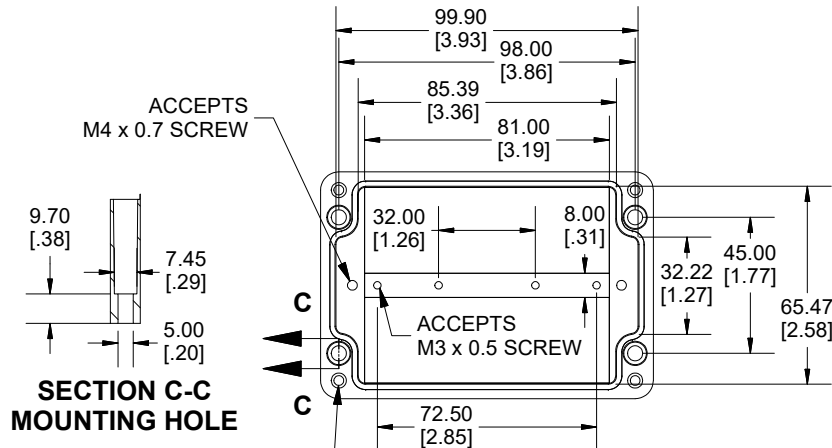

**SECTION B-B  
END VIEW**

**SECTION A-A  
SIDE VIEW**

Enclosures can be Factory Modified (Milling, Drilling, Printing etc.)  
 Contact Factory (modshop@hammfg.com) for quotes  
 Solid models of this enclosure available in .stp or .x\_t  
 (Part number and text placement/orientation on our products are subject to change,  
 we do not recommend using them as a locating reference for modification purposes)

**INSIDE LID**

**INSIDE BOX**

Dimensions:  
mm  
[inches]

NOTE	
Purchased assembly includes Box, Lid, Gasket and 4 cover screws	
Enclosure Molded from Glass Reinforced Polyester	
<b>Recommended cover screw torque 8.8-13.3 lbf.in (100-150 cN.m)</b>	
PART NUMBERS	
1590ZGRP082 Enclosure	
Black Enclosure	1590ZGRP082BK
ACCESSORIES	
Copper Ground Hardware (50 Pack) [M4 - 0.7 X 6mm / M4 Washer]	SCGM4-50
Stainless Steel Cover Screw (50 Pack) [M4 - 0.7 x 25mm]	SC583-50
Steel Inner Panel	1590ZGRP082PL
Hinge Kit Black (2 Pack)	1427HKBK