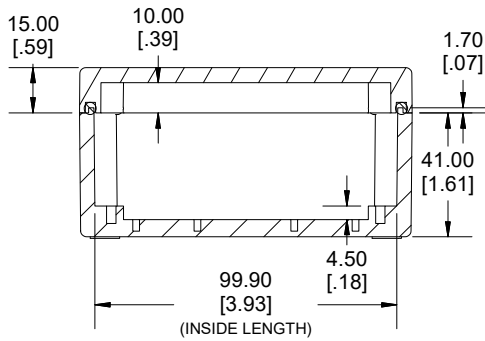

**SECTION B-B  
END VIEW**

**SECTION A-A  
SIDE VIEW**

Enclosures can be Factory Modified (Milling, Drilling, Printing etc.)  
 Contact Factory (modshop@hammfg.com) for quotes  
 Solid models of this enclosure available in .stp or .x\_t  
 (Part number and text placement/orientation on our products are subject to change,  
 we do not recommend using them as a locating reference for modification purposes)

**INSIDE LID**

**INSIDE BOX**

Dimensions:  
mm  
[inches]

NOTE	
Purchased assembly includes Box, Lid, Gasket and 4 cover screws	
Enclosure Molded from Glass Reinforced Polyester	
<b>Recommended cover screw torque 8.8-13.3 lbf.in (100-150 cN.m)</b>	
PART NUMBERS	
1590ZGRP082 Enclosure	
Black Enclosure	1590ZGRP082BK
ACCESSORIES	
Copper Ground Hardware (50 Pack) [M4 - 0.7 X 6mm / M4 Washer]	SCGM4-50
Stainless Steel Cover Screw (50 Pack) [M4 - 0.7 x 25mm]	SC583-50
Steel Inner Panel	1590ZGRP082PL
Hinge Kit Black (2 Pack)	1427HKBK