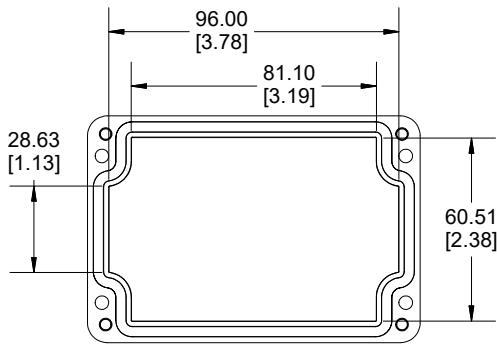

**SECTION B-B  
END VIEW**

**SECTION A-A  
SIDE VIEW**

Enclosures can be Factory Modified (Milling, Drilling, Printing etc.)  
 Contact Factory (modshop@hammfg.com) for quotes  
 Solid models of this enclosure available in .stp or .x\_t  
 (Part number and text placement/orientation on our products are subject to change,  
 we do not recommend using them as a locating reference for modification purposes)

**INSIDE LID**

**INSIDE BOX**

Dimensions:  
mm  
[inches]

NOTE	
Purchased assembly includes Box, Lid, Gasket and 4 cover screws	
Enclosure Molded from Glass Reinforced Polyester	
<b>Recommended cover screw torque 8.8-13.3 lbf.in (100-150 cN.m)</b>	
PART NUMBERS	
1590ZGRP082 Enclosure	
Black Enclosure	1590ZGRP082BK
ACCESSORIES	
Copper Ground Hardware (50 Pack) [M4 - 0.7 X 6mm / M4 Washer]	SCGM4-50
Stainless Steel Cover Screw (50 Pack) [M4 - 0.7 x 25mm]	SC583-50
Steel Inner Panel	1590ZGRP082PL
Hinge Kit Black (2 Pack)	1427HKBK