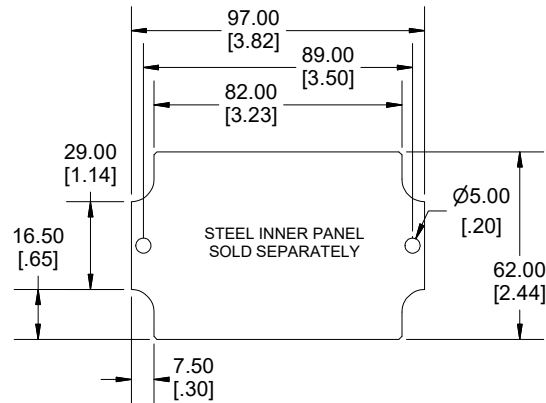

**SECTION B-B  
END VIEW**

**SECTION A-A  
SIDE VIEW**

Enclosures can be Factory Modified (Milling, Drilling, Printing etc.)  
 Contact Factory (modshop@hammfg.com) for quotes  
 Solid models of this enclosure available in .stp or .x\_t  
 (Part number and text placement/orientation on our products are subject to change,  
 we do not recommend using them as a locating reference for modification purposes)

**INSIDE LID**

**INSIDE BOX**

Dimensions:  
mm  
[inches]

NOTE	
Purchased assembly includes Box, Lid, Gasket and 4 cover screws	
Enclosure Molded from Glass Reinforced Polyester	
<b>Recommended cover screw torque 8.8-13.3 lbf.in (100-150 cN.m)</b>	
PART NUMBERS	
1590ZGRP082 Enclosure	
Black Enclosure	1590ZGRP082BK
ACCESSORIES	
Copper Ground Hardware (50 Pack) [M4 - 0.7 X 6mm / M4 Washer]	SCGM4-50
Stainless Steel Cover Screw (50 Pack) [M4 - 0.7 x 25mm]	SC583-50
Steel Inner Panel	1590ZGRP082PL
Hinge Kit Black (2 Pack)	1427HKBK