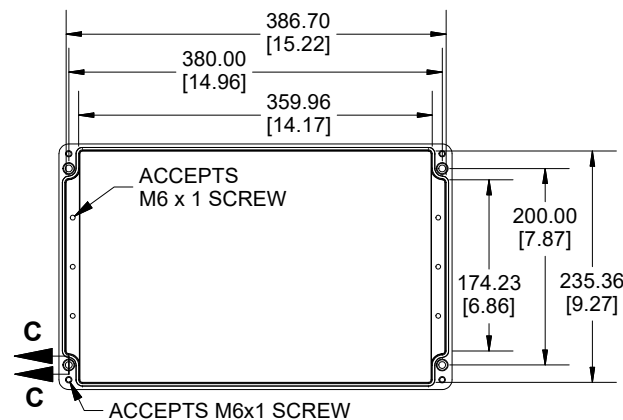

**SECTION A-A SIDE VIEW**

**SECTION C-C MOUNTING HOLE**

**INSIDE BOX**

Dimensions:  
 mm  
 [inches]

NOTE	
Purchased assembly includes Box, Lid, Gasket and 4 cover screws	
Enclosure Molded from Glass Reinforced Polyester	
<b>Recommended cover screw torque 13.3-17.7 lbf.in (150-200 cN.m)</b>	
PART NUMBERS	
1590ZGRP243 Enclosure	
Black Enclosure	1590ZGRP243BK
ACCESSORIES	
Copper Ground Hardware (20 Pack) [M6 - 1.0 X 6mm / M6 Washer]	SCGM6GRP-20
Stainless Steel Cover Screw (20 Pack) [M6 - 1.0 x 30mm]	SC570-20
Steel Inner Panel	1590ZGRP243PL
Hinge Kit Black (2 Pack)	1427HKBK