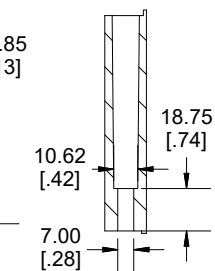

**SECTION A-A SIDE VIEW**

**SECTION C-C MOUNTING HOLE**

**INSIDE BOX**

Dimensions:  
 mm  
 [inches]

NOTE	
Purchased assembly includes Box, Lid, Gasket and 4 cover screws	
Enclosure Molded from Glass Reinforced Polyester	
<b>Recommended cover screw torque 13.3-17.7 lbf.in (150-200 cN.m)</b>	
PART NUMBERS	
1590ZGRP243 Enclosure	
Black Enclosure	1590ZGRP243BK
ACCESSORIES	
Copper Ground Hardware (20 Pack) [M6 - 1.0 X 6mm / M6 Washer]	SCGM6GRP-20
Stainless Steel Cover Screw (20 Pack) [M6 - 1.0 x 30mm]	SC570-20
Steel Inner Panel	1590ZGRP243PL
Hinge Kit Black (2 Pack)	1427HKBK