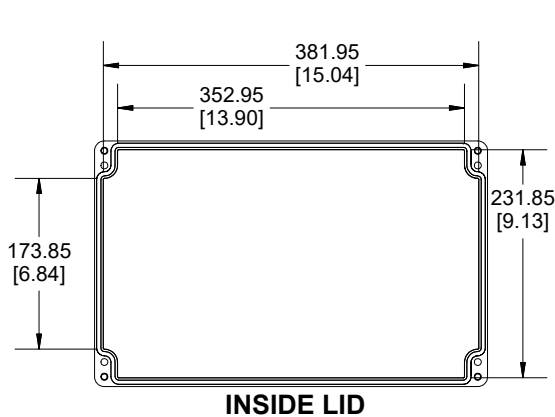

**SECTION A-A SIDE VIEW**

**SECTION C-C MOUNTING HOLE**

**INSIDE BOX**

Dimensions:  
 mm  
 [inches]

NOTE	
Purchased assembly includes Box, Lid, Gasket and 4 cover screws	
Enclosure Molded from Glass Reinforced Polyester	
<b>Recommended cover screw torque 13.3-17.7 lbf.in (150-200 cN.m)</b>	
PART NUMBERS	
1590ZGRP243 Enclosure	
Black Enclosure	1590ZGRP243BK
ACCESSORIES	
Copper Ground Hardware (20 Pack) [M6 - 1.0 X 6mm / M6 Washer]	SCGM6GRP-20
Stainless Steel Cover Screw (20 Pack) [M6 - 1.0 x 30mm]	SC570-20
Steel Inner Panel	1590ZGRP243PL
Hinge Kit Black (2 Pack)	1427HKBK