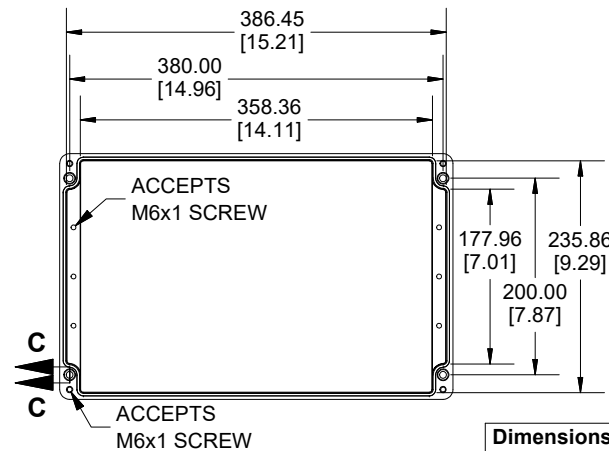

**SECTION A-A
SIDE VIEW**

Dimensions:
mm
[inches]

Enclosures can be Factory Modified (Milling, Drilling, Printing etc.)
Contact Factory (modshop@hammfg.com) for quotes
Solid models of this enclosure available in .stp or .x_t
(Part number and text placement/orientation on our products are subject to change,
we do not recommend using them as a locating reference for modification purposes)

NOTE

Purchased assembly includes Box, Lid, Gasket and 4 cover screws
Enclosure Molded from Glass Reinforced Polyester

Recommended cover screw torque 13.3-17.7 lbf.in (150-200 cN.m)

PART NUMBERS

| | |
|---|---------------|
| 1590ZGRP244 Enclosure | |
| Black Enclosure | 1590ZGRP244BK |
| ACCESSORIES | |
| Copper Ground Hardware (20 Pack) [M6 - 1.0 X 6mm / M6 Washer] | SCGM6GRP-20 |
| Stainless Steel Cover Screw (12 Pack) [M6 - 1.0 x 70mm] | SC571-12 |
| Steel Inner Panel | 1590ZGRP243PL |
| Hinge Kit Black (2 Pack) | 1427HKBK |