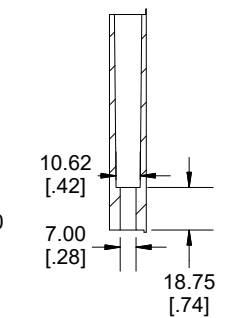

**SECTION A-A
SIDE VIEW**

Dimensions:
mm
[inches]

Enclosures can be Factory Modified (Milling, Drilling, Printing etc.)
Contact Factory (modshop@hammfg.com) for quotes
Solid models of this enclosure available in .stp or .x_t
(Part number and text placement/orientation on our products are subject to change,
we do not recommend using them as a locating reference for modification purposes)

NOTE

Purchased assembly includes Box, Lid, Gasket and 4 cover screws
Enclosure Molded from Glass Reinforced Polyester

Recommended cover screw torque 13.3-17.7 lbf.in (150-200 cN.m)

PART NUMBERS

| | |
|---|---------------|
| 1590ZGRP244 Enclosure | |
| Black Enclosure | 1590ZGRP244BK |
| ACCESSORIES | |
| Copper Ground Hardware (20 Pack) [M6 - 1.0 X 6mm / M6 Washer] | SCGM6GRP-20 |
| Stainless Steel Cover Screw (12 Pack) [M6 - 1.0 x 70mm] | SC571-12 |
| Steel Inner Panel | 1590ZGRP243PL |
| Hinge Kit Black (2 Pack) | 1427HKBK |