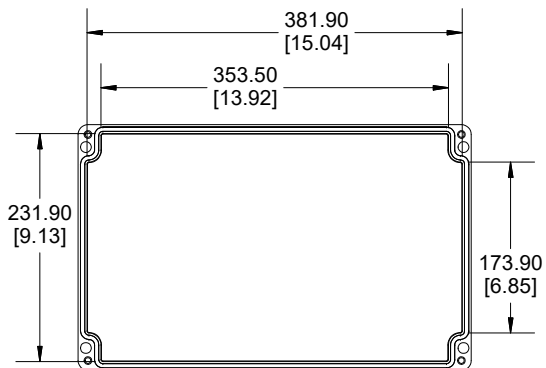

**SECTION A-A
SIDE VIEW**

Dimensions:
mm
[inches]

Enclosures can be Factory Modified (Milling, Drilling, Printing etc.)
Contact Factory (modshop@hammfg.com) for quotes
Solid models of this enclosure available in .stp or .x_t
(Part number and text placement/orientation on our products are subject to change,
we do not recommend using them as a locating reference for modification purposes)

NOTE

Purchased assembly includes Box, Lid, Gasket and 4 cover screws
Enclosure Molded from Glass Reinforced Polyester

Recommended cover screw torque 13.3-17.7 lbf.in (150-200 cN.m)

PART NUMBERS

| | |
|---|---------------|
| 1590ZGRP244 Enclosure | |
| Black Enclosure | 1590ZGRP244BK |
| ACCESSORIES | |
| Copper Ground Hardware (20 Pack) [M6 - 1.0 X 6mm / M6 Washer] | SCGM6GRP-20 |
| Stainless Steel Cover Screw (12 Pack) [M6 - 1.0 x 70mm] | SC571-12 |
| Steel Inner Panel | 1590ZGRP243PL |
| Hinge Kit Black (2 Pack) | 1427HKBK |