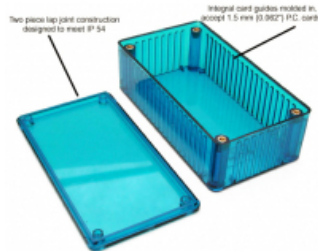

Accessory flanges available in black and gray.

Available in transparent blue