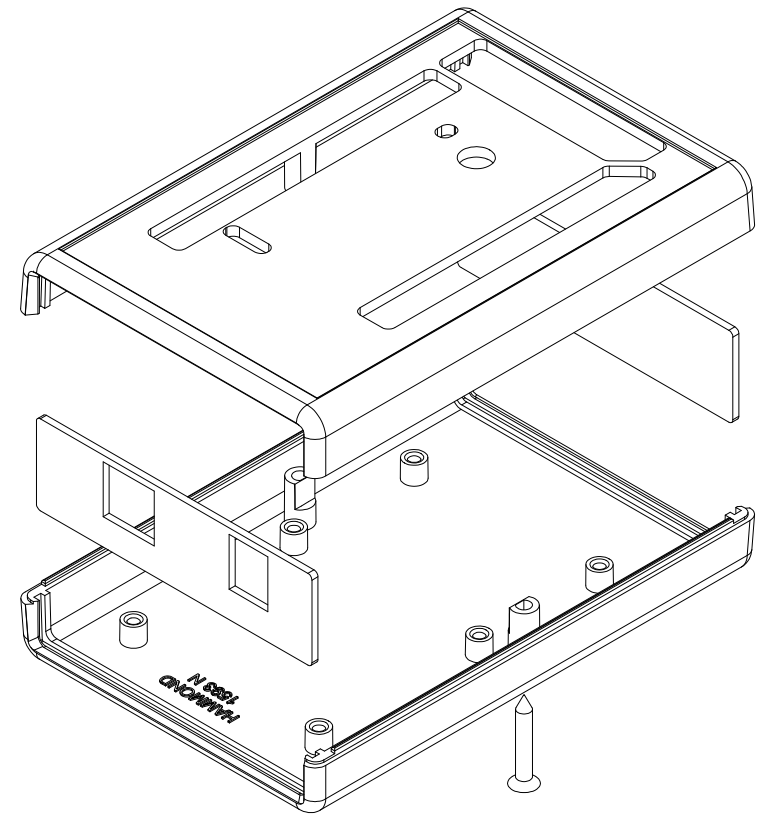

Enclosures can be Factory Modified (Milling, Drilling, Printing etc.)
 Contact Factory mjm@hammondmfg.com for quotes

SECTION B-B

NOTE: 1593MEG ENCLOSURE IS BASED ON HAMMOND STANDARD 1593N
 PLEASE SEE 1593N DRAWING FOR STANDARD ENCLOSURE SPECIFICATIONS

NOTE

Purchased assembly includes top and bottom cover, front and rear end panels, 2 cover screws, and 1 black rubber foot (P.C. Board not included)
 Enclosure molded from ABS Plastic.

ASSEMBLY - VIEW FROM TOP SIDE