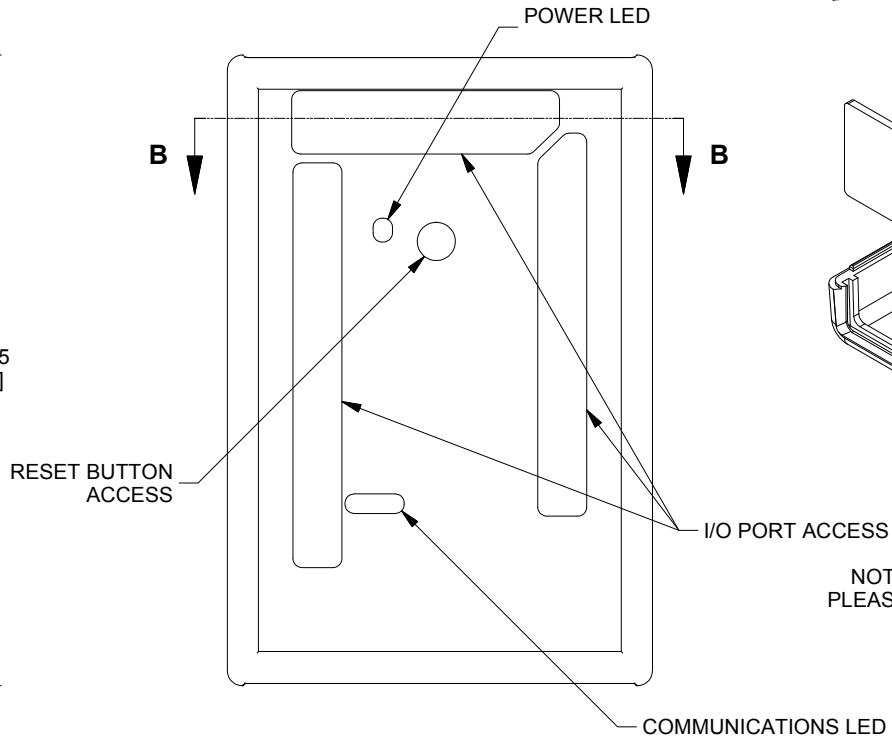

Enclosures can be Factory Modified (Milling, Drilling, Printing etc.)
 Contact Factory mjm@hammondmfg.com for quotes

SECTION B-B

NOTE: 1593MEG ENCLOSURE IS BASED ON HAMMOND STANDARD 1593N
 PLEASE SEE 1593N DRAWING FOR STANDARD ENCLOSURE SPECIFICATIONS

NOTE

Purchased assembly includes top and bottom cover, front and rear end panels, 2 cover screws, and 1 black rubber foot (P.C. Board not included)
 Enclosure molded from ABS Plastic.

ASSEMBLY - VIEW FROM TOP SIDE