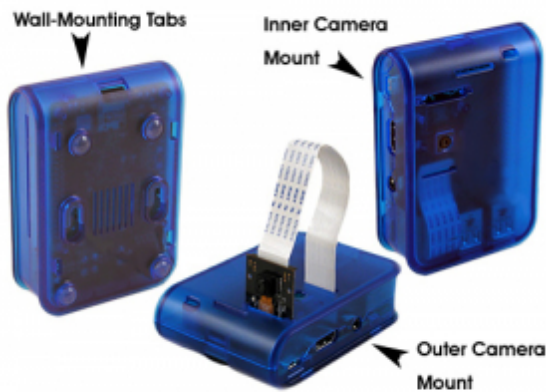

Quality Products. Service Excellence.

Products For Raspberry Pi *Raspberry Pi A+, B, B+, Raspberry Pi 2 Model B,*

Raspberry Pi 3 Model B

ABS Plastic Enclosures

Enclosures Designed For Raspberry Pi

- Molded in a choice of general purpose ABS plastic with a satin texture.
- Enclosure designed to allow access to I/O connectors & often used controls and/or LEDs
- Models feature either dual camera mounts (inside or outside) OR a touch screen mount.
- Enclosure top and bottom halves snap together.
- Includes four (4) self adhesive rubber feet & instruction sheet.
- **Development boards, cameras, and touch screens are NOT included.**

Features Include Wall Mounting Tabs & Dual Camera Mounts

Raspberry Pi Enclosures w/ Camera Mount

Part Number	Color	Length	Width	Depth (assembled)	Compatible Boards
1593HAMP3BK	Black	3.88	2.74	1.16	Pi Model B+/ Pi 2 Model B/ Pi 3 Model B/ Pi 3 Model B+
1593HAMP3CLR	Clear	3.88	2.74	1.16	Pi Model B+/ Pi 2 Model B/ Pi 3 Model B/ Pi 3 Model B+
1593HAMP3GY	Gray	3.88	2.74	1.16	Pi Model B+/ Pi 2 Model B/ Pi 3 Model B/ Pi 3 Model B+
1593HAMP3TBU	Translucent Blue	3.88	2.74	1.16	Pi Model B+/ Pi 2 Model B/ Pi 3 Model B/ Pi 3 Model B+
1593HAMPIBK	Black	4.10	2.58	1.18	Model B
1593HAMPICLR	Clear	4.10	2.58	1.18	Model B
1593HAMPIGY	Gray	4.10	2.58	1.18	Model B
1593HAMPITBU	Translucent Blue	4.10	2.58	1.18	Model B

Raspberry Pi Enclosures w/ Touch Screen Mount

Part Number	Color	Length	Width	Depth (assembled)	Compatible Boards
1593HAMPITBK	Black	3.88	2.93	1.22	Pi Model B+/ Pi 2 Model B/ Pi 3 Model B/ Pi 3 Model B+
1593HAMPITCLR	Clear	3.88	2.74	1.16	Pi Model B+/ Pi 2 Model B/ Pi 3 Model B/ Pi 3 Model B+