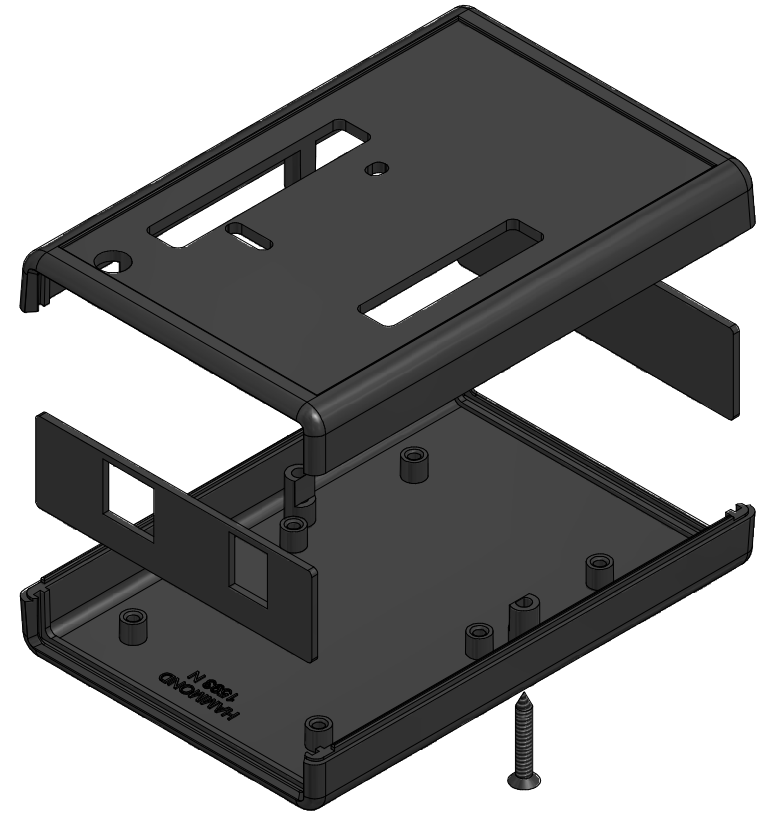

Enclosures can be Factory Modified (Milling, Drilling, Printing etc.)
 Contact Factory mjm@hammondmfg.com for quotes

SECTION B-B

ASSEMBLY - VIEW FROM TOP SIDE

NOTE: 1593UNO ENCLOSURE IS BASED ON HAMMOND STANDARD 1593N
 PLEASE SEE 1593N DRAWING FOR STANDARD ENCLOSURE SPECIFICATIONS

NOTE

Purchased assembly includes top and bottom cover, front and rear end panels, 2 cover screws, 1 black rubber foot, and 1 plastic spacer. (P.C. Board not included)
 Enclosure molded from ABS Plastic.