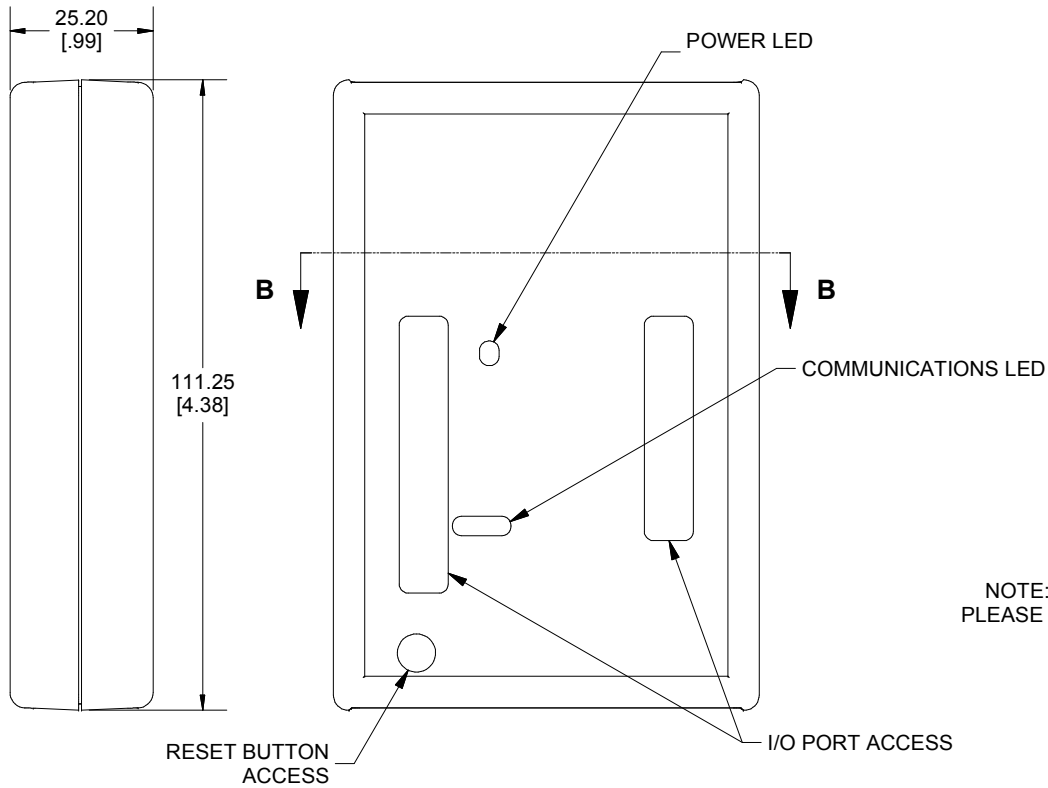

Enclosures can be Factory Modified (Milling, Drilling, Printing etc.)
 Contact Factory mjm@hammondmfg.com for quotes

SECTION B-B

ASSEMBLY - VIEW FROM TOP SIDE

NOTE: 1593UNO ENCLOSURE IS BASED ON HAMMOND STANDARD 1593N
 PLEASE SEE 1593N DRAWING FOR STANDARD ENCLOSURE SPECIFICATIONS

NOTE

Purchased assembly includes top and bottom cover, front and rear end panels, 2 cover screws, 1 black rubber foot, and 1 plastic spacer. (P.C. Board not included)
 Enclosure molded from ABS Plastic.