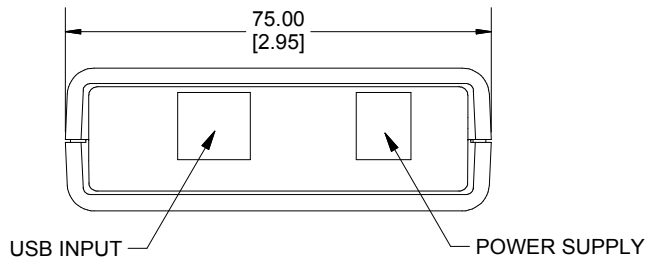

Enclosures can be Factory Modified (Milling, Drilling, Printing etc.)
 Contact Factory mjm@hammondmfg.com for quotes

SECTION B-B

ASSEMBLY - VIEW FROM TOP SIDE

NOTE: 1593UNO ENCLOSURE IS BASED ON HAMMOND STANDARD 1593N
 PLEASE SEE 1593N DRAWING FOR STANDARD ENCLOSURE SPECIFICATIONS

NOTE

Purchased assembly includes top and bottom cover, front and rear end panels, 2 cover screws, 1 black rubber foot, and 1 plastic spacer. (P.C. Board not included)
 Enclosure molded from ABS Plastic.