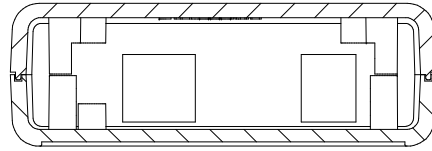

Enclosures can be Factory Modified (Milling, Drilling, Printing etc.)
 Contact Factory mjm@hammondmfg.com for quotes

SECTION B-B

ASSEMBLY - VIEW FROM TOP SIDE

NOTE: 1593UNO ENCLOSURE IS BASED ON HAMMOND STANDARD 1593N
 PLEASE SEE 1593N DRAWING FOR STANDARD ENCLOSURE SPECIFICATIONS

NOTE

Purchased assembly includes top and bottom cover, front and rear end panels, 2 cover screws, 1 black rubber foot, and 1 plastic spacer. (P.C. Board not included)
 Enclosure molded from ABS Plastic.

HAMMOND MANUFACTURING™
1593HAMUNO
www.hammondmfg.com

Dimensions:
 mm
 [inches]

X-ON Electronics

Largest Supplier of Electrical and Electronic Components

Click to view similar products for [Enclosures, Boxes & Cases](#) category: