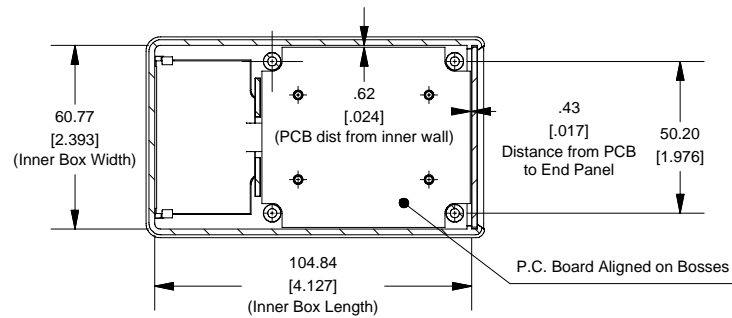

Top View of Assembly

SECTION A-A (Side View Inside Assembly)

Hand Held Instrument (1593T)

End View of Assembly

SECTION B-B (Inside of Bottom Cover)

Enclosures can be Factory Modified (Milling, Drilling, Printing etc.)
 Solid models of this enclosure available in STEP or IGES.
 Contact Factory mjm@hammondmfg.com

NOTE	
Enclosure molded from GP ABS (UL94-HB) plastic.	
Purchased assembly includes top and bottom cover, front panel (plastic), battery door and 4 cover screws.	

Front/Rear Panel (Dashed Line Indicates Viewing Area)

Maximum P.C. Board Size

PART NUMBERS	
1593T Enclosure	
Black Enclosure	1593TBK
Grey Enclosure	1593TGY
ACCESSORIES	
Cover Screws (Pkg 100)	1593MS100 (Silver)
[#4 x 5/8" self-tapping oval head (15.9mm)]	1593MS100BK (Black)
P.C. Board Screws	1593ATS50 (Pkg 50)
[#4 x 1/4" self-tapping (6.4mm)]	1593ATS100 (Pkg 100)
Belt or Pocket Clip	1599CLIP (Black)
	1599CLIPGY (Grey)
Infrared Panels (Pkg 10)	1593DIR10