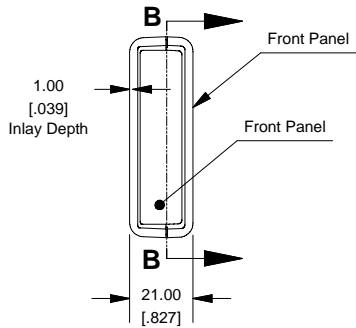

Top View of Assembly

SECTION A-A (Side View Inside Assembly)

Hand Held Instrument (1593T)

End View of Assembly

SECTION B-B (Inside of Bottom Cover)

Enclosures can be Factory Modified (Milling, Drilling, Printing etc.)
 Solid models of this enclosure available in STEP or IGES.
 Contact Factory mjm@hammondmfg.com

NOTE	
Enclosure molded from GP ABS (UL94-HB) plastic.	
Purchased assembly includes top and bottom cover, front panel (plastic), battery door and 4 cover screws.	

Front/Rear Panel (Dashed Line Indicates Viewing Area)

Maximum P.C. Board Size

PART NUMBERS	
1593T Enclosure	
Black Enclosure	1593TBK
Grey Enclosure	1593TGY
ACCESSORIES	
Cover Screws (Pkg 100)	1593MS100 (Silver)
[#4 x 5/8" self-tapping oval head (15.9mm)]	1593MS100BK (Black)
P.C. Board Screws	1593ATS50 (Pkg 50)
[#4 x 1/4" self-tapping (6.4mm)]	1593ATS100 (Pkg 100)
Belt or Pocket Clip	1599CLIP (Black)
	1599CLIPGY (Grey)
Infrared Panels (Pkg 10)	1593DIR10