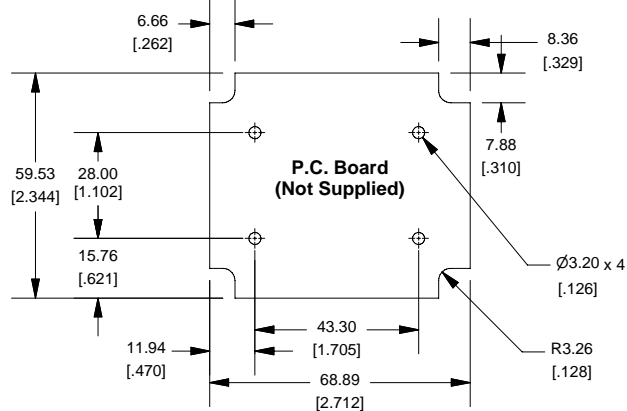

Top View of Assembly

SECTION A-A (Side View Inside Assembly)

Hand Held Instrument (1593T)

End View of Assembly

SECTION B-B (Inside of Bottom Cover)

Enclosures can be Factory Modified (Milling, Drilling, Printing etc.)
 Solid models of this enclosure available in STEP or IGES.
 Contact Factory mjm@hammondmfg.com

NOTE	
Enclosure molded from GP ABS (UL94-HB) plastic.	
Purchased assembly includes top and bottom cover, front panel (plastic), battery door and 4 cover screws.	

Front/Rear Panel (Dashed Line Indicates Viewing Area)

Maximum P.C. Board Size

PART NUMBERS	
1593T Enclosure	
Black Enclosure	1593TBK
Grey Enclosure	1593TGY
ACCESSORIES	
Cover Screws (Pkg 100)	1593MS100 (Silver)
[#4 x 5/8" self-tapping oval head (15.9mm)]	1593MS100BK (Black)
P.C. Board Screws	1593ATS50 (Pkg 50)
[#4 x 1/4" self-tapping (6.4mm)]	1593ATS100 (Pkg 100)
Belt or Pocket Clip	1599CLIP (Black)
	1599CLIPGY (Grey)
Infrared Panels (Pkg 10)	1593DIR10