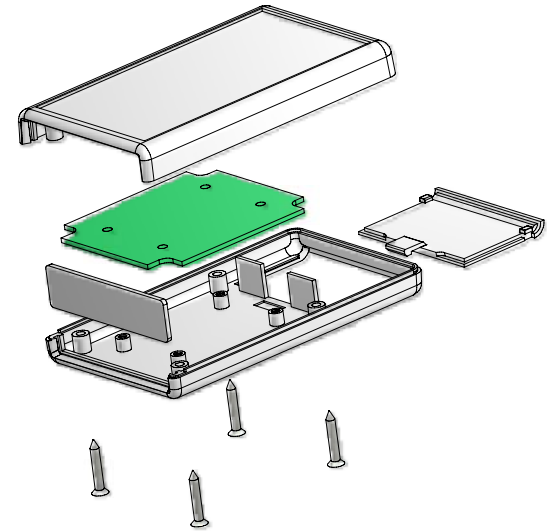

Top View of Assembly

SECTION A-A (Side View Inside Assembly)

Hand Held Instrument (1593T)

End View of Assembly

SECTION B-B (Inside of Bottom Cover)

Enclosures can be Factory Modified (Milling, Drilling, Printing etc.)
 Solid models of this enclosure available in STEP or IGES.
 Contact Factory mjm@hammondmfg.com

NOTE	
Enclosure molded from GP ABS (UL94-HB) plastic.	
Purchased assembly includes top and bottom cover, front panel (plastic), battery door and 4 cover screws.	

Front/Rear Panel (Dashed Line Indicates Viewing Area)

Maximum P.C. Board Size

PART NUMBERS	
1593T Enclosure	
Black Enclosure	1593TBK
Grey Enclosure	1593TGY
ACCESSORIES	
Cover Screws (Pkg 100)	1593MS100 (Silver)
[#4 x 5/8" self-tapping oval head (15.9mm)]	1593MS100BK (Black)
P.C. Board Screws	1593ATS50 (Pkg 50)
[#4 x 1/4" self-tapping (6.4mm)]	1593ATS100 (Pkg 100)
Belt or Pocket Clip	1599CLIP (Black)
	1599CLIPGY (Grey)
Infrared Panels (Pkg 10)	1593DIR10