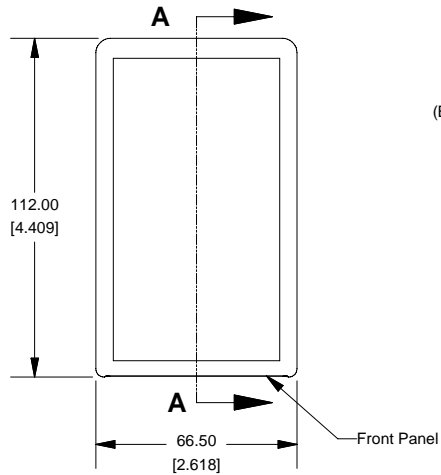

Top View of Assembly

SECTION A-A (Side View Inside Assembly)

Hand Held Instrument (1593T)

End View of Assembly

SECTION B-B (Inside of Bottom Cover)

Enclosures can be Factory Modified (Milling, Drilling, Printing etc.)
 Solid models of this enclosure available in STEP or IGES.
 Contact Factory mjm@hammondmfg.com

NOTE	
Enclosure molded from GP ABS (UL94-HB) plastic.	
Purchased assembly includes top and bottom cover, front panel (plastic), battery door and 4 cover screws.	

Front/Rear Panel (Dashed Line Indicates Viewing Area)

Maximum P.C. Board Size

PART NUMBERS	
1593T Enclosure	
Black Enclosure	1593TBK
Grey Enclosure	1593TGY
ACCESSORIES	
Cover Screws (Pkg 100)	1593MS100 (Silver)
[#4 x 5/8" self-tapping oval head (15.9mm)]	1593MS100BK (Black)
P.C. Board Screws	1593ATS50 (Pkg 50)
[#4 x 1/4" self-tapping (6.4mm)]	1593ATS100 (Pkg 100)
Belt or Pocket Clip	1599CLIP (Black)
	1599CLIPGY (Grey)
Infrared Panels (Pkg 10)	1593DIR10