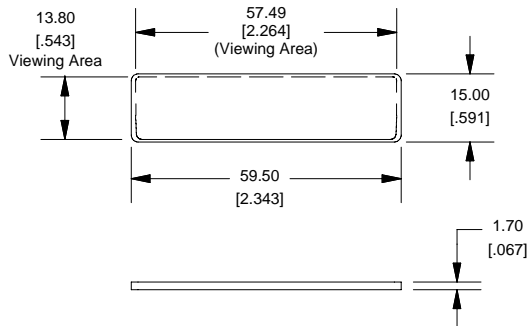

Top View of Assembly

SECTION A-A (Side View Inside Assembly)

Hand Held Instrument (1593T)

End View of Assembly

SECTION B-B (Inside of Bottom Cover)

Enclosures can be Factory Modified (Milling, Drilling, Printing etc.)
 Solid models of this enclosure available in STEP or IGES.
 Contact Factory mjm@hammondmfg.com

NOTE	
Enclosure molded from GP ABS (UL94-HB) plastic.	
Purchased assembly includes top and bottom cover, front panel (plastic), battery door and 4 cover screws.	

Front/Rear Panel (Dashed Line Indicates Viewing Area)