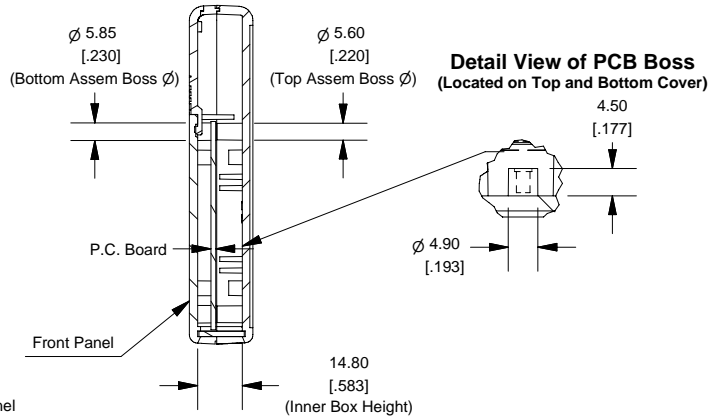

Top View of Assembly

SECTION A-A (Side View Inside Assembly)

Hand Held Instrument (1593T)

End View of Assembly

SECTION B-B (Inside of Bottom Cover)

Enclosures can be Factory Modified (Milling, Drilling, Printing etc.)
 Solid models of this enclosure available in STEP or IGES.
 Contact Factory mjm@hammondmfg.com

NOTE	
Enclosure molded from GP ABS (UL94-HB) plastic.	
Purchased assembly includes top and bottom cover, front panel (plastic), battery door and 4 cover screws.	

Front/Rear Panel (Dashed Line Indicates Viewing Area)

Maximum P.C. Board Size

PART NUMBERS	
1593T Enclosure	
Black Enclosure	1593TBK
Grey Enclosure	1593TGY
ACCESSORIES	
Cover Screws (Pkg 100)	1593MS100 (Silver)
[#4 x 5/8" self-tapping oval head (15.9mm)]	1593MS100BK (Black)
P.C. Board Screws	1593ATS50 (Pkg 50)
[#4 x 1/4" self-tapping (6.4mm)]	1593ATS100 (Pkg 100)
Belt or Pocket Clip	1599CLIP (Black)
	1599CLIPGY (Grey)
Infrared Panels (Pkg 10)	1593DIR10