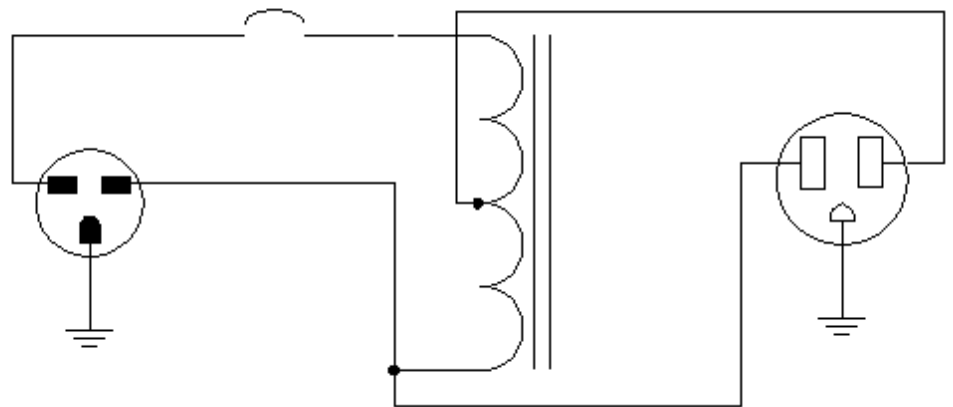

Quality Products. Service Excellence.

Step-Down (230VAC to 115VAC) 175 Series

Plug-In

Features

- Single winding, does not provide isolation, for use where equipment is already isolated and only voltage change is required.
- World wide applications, 50 or 60 Hz. operation, step down (230VAC to 115 VAC).
- Input is circuit breaker protected.
- Hi-pot tested to 2 KV RMS.
- Input is a standard 250V North American, 3-wire, grounded plug (can also be used with **adaptors** for proper grounding).
- Input on "-NA" version - connected to a 5 foot cord & grounded North American 250V plug (NEMA 6-15P).
- Output connected to a one foot long "pig tail" cord with standard North American 115V - 3 wire grounded receptacle (NEMA 5-15R).
- North American Mark of Safety - C UL & UL listed (File #E211544).
- Indoor use only.
- Remember - These units do NOT convert line frequency.

Gallery

Part No.	Capacity		Overall Dimensions					Wt. Lbs.
	VA	A	B	C	D	E		

Part No.	Capacity	Overall Dimensions					Wt. Lbs.
	VA	A	B	C	D	E	
175A-NA	100	3.16	4.25	3.81	2.50	2.94	3.5
175B-NA	200	3.16	4.50	3.81	2.50	3.19	4.5
175C-NA	300	3.16	5.00	3.81	2.50	3.69	6
175D-NA	500	3.80	6.00	4.68	3.00	4.38	10
175E-NA	750	3.80	7.06	4.68	3.00	5.38	14
175F-NA	1000	3.80	7.06	4.68	3.00	5.38	14.5
175G-NA	1500	4.40	6.63	5.39	3.50	6.09	22