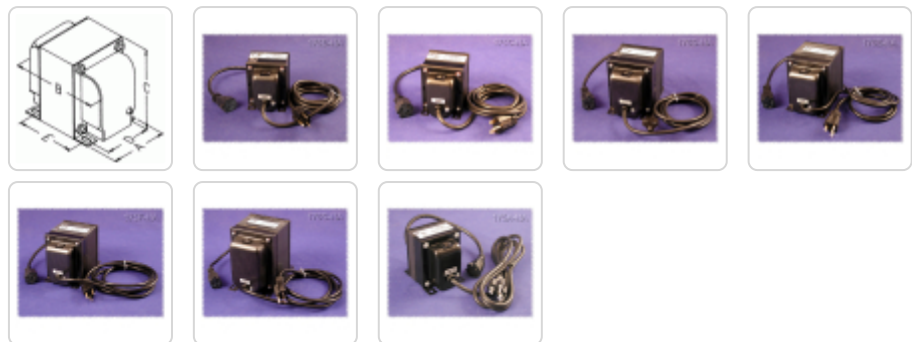

Quality Products. Service Excellence.

Step-Down (230VAC to 115VAC) 175 Series

Plug-In

Features

- Single winding, does not provide isolation, for use where equipment is already isolated and only voltage change is required.
- World wide applications, 50 or 60 Hz. operation, step down (230VAC to 115 VAC).
- Input is circuit breaker protected.
- Hi-pot tested to 2 KV RMS.
- Input is a standard 250V North American, 3-wire, grounded plug (can also be used with **adaptors** for proper grounding).
- Input on "-NA" version - connected to a 5 foot cord & grounded North American 250V plug (NEMA 6-15P).
- Output connected to a one foot long "pig tail" cord with standard North American 115V - 3 wire grounded receptacle (NEMA 5-15R).
- North American Mark of Safety - C UL & UL listed (File #E211544).
- Indoor use only.
- Remember - These units do NOT convert line frequency.

Gallery

Part No.	Capacity		Overall Dimensions					Wt. Lbs.
	VA	A	B	C	D	E		

Part No.	Capacity	Overall Dimensions					Wt. Lbs.
	VA	A	B	C	D	E	
175A-NA	100	3.16	4.25	3.81	2.50	2.94	3.5
175B-NA	200	3.16	4.50	3.81	2.50	3.19	4.5
175C-NA	300	3.16	5.00	3.81	2.50	3.69	6
175D-NA	500	3.80	6.00	4.68	3.00	4.38	10
175E-NA	750	3.80	7.06	4.68	3.00	5.38	14
175F-NA	1000	3.80	7.06	4.68	3.00	5.38	14.5
175G-NA	1500	4.40	6.63	5.39	3.50	6.09	22