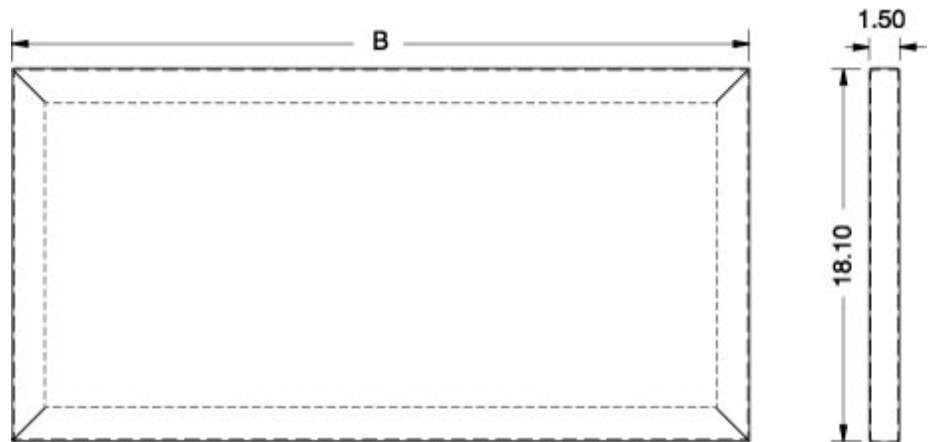

## Base Cover S2CBC Series

- Should be used to close top opening (of either single or dual access) base when no other components are mounted on the base's top.
- Constructed of 14 gauge steel.
- Available light gray and stainless steel.
- Can also be used on the underside of a Standard Desk Unit, Standard Turret and Data Terminal.