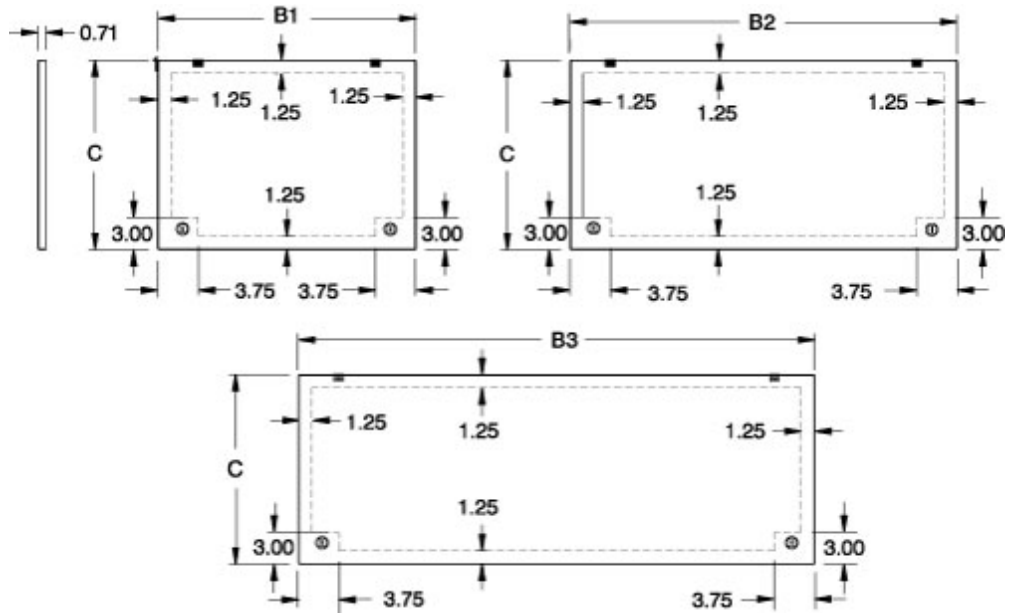

Quality Products. Service Excellence.

Desk Cover S2CDC Series

- For use when no turret is used on top of desk.
- Provides a hinged, flat, sturdy desk surface.
- Available for either Standard or Deep desks.
- Constructed of 14 gauge steel.
- Features quarter turn latches for easy access into flat desk top.
- Available in light gray and stainless steel.

RAL 7035 Light Gray	Stainless Steel				
Part No.	Part No.	B1	B2	B3	C
Standard Depth Desk Cover					
2CLDC2436	2CSDC2436	23.75	-	-	16.38
2CLDC3636	2CSDC3636	-	35.75	-	16.38
2CLDC4836	2CSDC4836	-	-	47.75	16.38
2CLDC6036	2CSDC6036	-	-	59.75	16.38
Deep Depth Desk Cover					
2CLDC2443	2CSDC2443	23.75	-	-	24.03
2CLDC3643	2CSDC3643	-	35.75	-	24.03
2CLDC4843	2CSDC4843	-	-	47.75	24.03
2CLDC6043	2CSDC6043	-	-	59.75	24.03