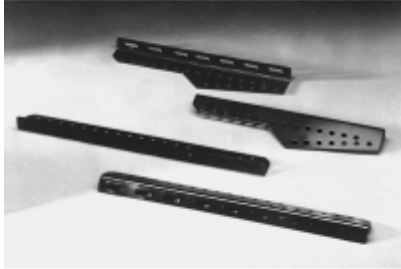

Quality Products. Service Excellence.

Rail Support Kit *S2CRSK Series*

- Separate kits for Standard Turret/Data Terminal, Deep Turret and Bases.
- For use with Swing Frame, CRT Mounting Kit and Combination Rails.
- **Mount into "C" channels (not included).**
- Finished in textured black.

Part No.	Fits Console Unit
2CTRSK36	Turret/Terminal
2CTRSK43	Deep Turret
2CBRSK	Base

Data subject to change without notice

© 2022. Hammond Manufacturing Ltd. All rights reserved.

X-ON Electronics

Largest Supplier of Electrical and Electronic Components