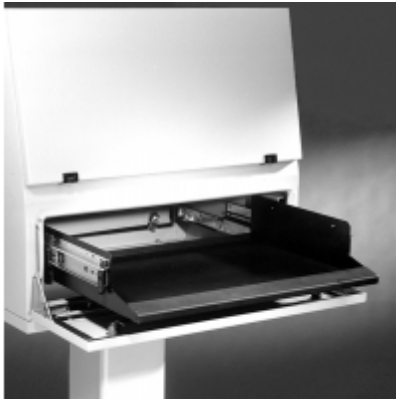

## Terminal Keyboard Shelf *S2CKS Series*

- Designed specifically for use in Data Terminal.
- Sloped wrist rest provides comfort for operator.
- Locks in place when extended.
- 20" width accommodates standard width keyboards.
- Finished in textured black.
- Slides included.
- Slide-out mouse pad (left or right) included.