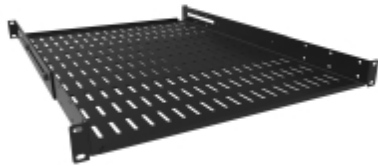

# Adjustable Depth Shelf *ADS Series*

Up to 550 lbs (250 kg) Weight Capacity

## Features

- Constructed of 14-Gauge Steel.
- Telescoping design provides three (3) usable depths.
- Fits within a single EIA rack unit and telescopes to cover the entire depth.
- Available in both solid and vented.
  - Choose the vented option to allow for airflow and/or cable management tie points.
- Ships fully assembled.
- Mounts to 4 post frame/rack
- Shelf load capacity is noted in the table below.
- Optional **ADSB** support bar increases load capacity up to 550 lbs (250 kg).
  - 36-42 inch depth option rated for 450 lbs (204 kg) with **ADSB** installed.
- Finished in RAL9005 black powder paint.
- TAA-compliant for GSA Schedule purchases.
- RoHS and REACH compliant.
- Manufactured in North America.