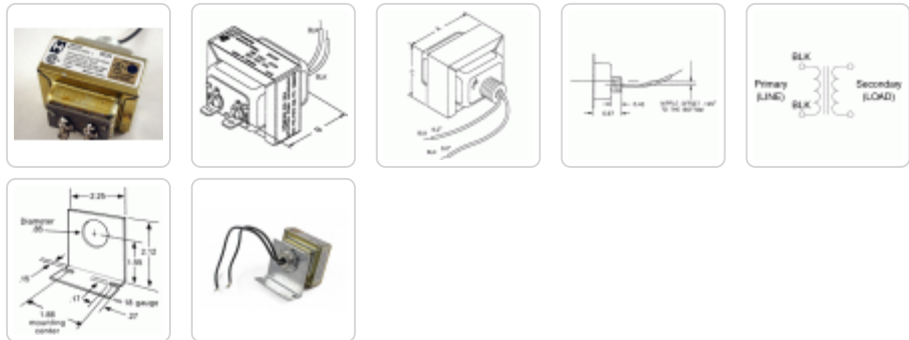

Quality Products. Service Excellence.

Class 2 Energy Limiting Small Box Mount BA-C-D-E Series

Features

- Used in chimes, door bells, security systems, decorative lighting, furnaces, humidifiers, appliances, vending machines, intercom system type applications.
- Rugged, low noise, cool running design, indoor use only.
- Stripped wire input (primary) leads, screw terminal/quick fit tab terminal output (secondary).
- Nipple locknut mount for box installation, complete with locknut and mounting bracket (as shown below).
- Input leads are black, on 240V models 240V lead is red. All models are 60 Hz.- inherently limited - no fuses or circuit breakers.
- UL listed #E184371 - EXCEPT for part numbers BE2F & BE7G.
- CSA certified (209651)

Gallery

Accessories

- Mounting Bracket

Part No.	A.C. Input	A.C. Output		Power Rating	Note	Overall Dimensions		
	(Primary) V (RMS)	Secondary (RMS) V	A			A	B	C
BA2DA	120	10	0.5	5	*	2.33	2.22	1.98
BC2DA	120	10	1.2	12	*	2.33	2.22	1.98
BC2F	120	16	0.75	12	*	2.33	2.22	1.98
BC2G	120	24	0.5	12	*	2.33	2.22	1.98
BD2E	120	12	1.67	20	*	2.33	2.34	1.98
BD2EE	120	14	1.43	20	*	2.33	2.34	1.98
BD2F	120	16	1.25	20	*	2.33	2.34	1.98
BD2FF	120	18	1.11	20	*	2.33	2.34	1.98
BD2G	120	24	0.833	20	*	2.33	2.34	1.98
BE2F	120	16.5	2.42	40	*	2.33	2.60	1.98
BE2G	120	24	1.67	40	*	2.33	2.60	1.98
BD5F	240	16	1.25	20	*	2.33	2.34	1.98
BD5G	240	24	0.83	20	*	2.33	2.34	1.98
BE5G	240	24	1.67	40	*	2.33	2.60	1.98

Part No.	A.C. Input (Primary)	A.C. Output Secondary (RMS)		Power Rating		Overall Dimensions		
	V (RMS)	V	A	VA	Note	A	B	C
BE5DG	208/240	24	1.67	40	*	2.33	2.60	1.98
BE7G	347	24	1.67	40	-	2.33	2.60	1.98

Note: * = 105 degree temperature design