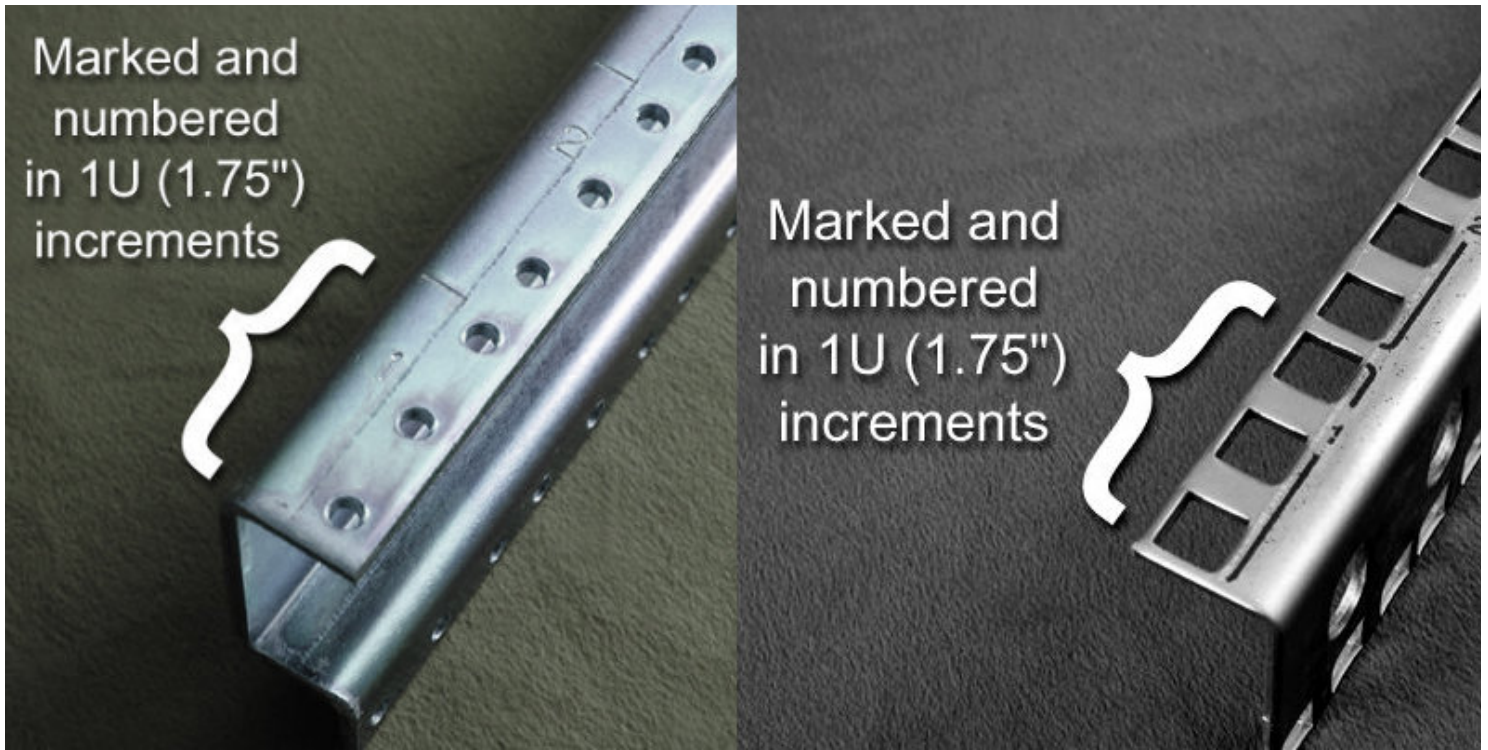

Quality Products. Service Excellence.

Mounting Rack Rails *CCR Series*

For use with the C2 and REFK Series

Features:

- Constructed in 10-gauge steel
- Sold in pairs
- EIA compliant mounting rails:
 - Drilled and tapped 10-32 holes (CCR)
 - Square hole punched for cage nuts (CPR)
- Rails come stamped and numbered in 1U (1.75") increments.
- Combination front and side of rail mounting provides the ability to affix rack mounted and fixed accessories.

Note this mounting location prevents the installation of server rail slides.
- Bolts vertically in cabinets.
- Compatible with **C2** and **REFK** cabinets.
- Strut mounting hardware included. Rack mounting hardware sold separately.
- Finished in Zinc steel plate.
- TAA compliant for GSA Schedule purchases.
- RoHS Compliant.
- Manufactured in North America.

Part No. Tapped Rail	Part No. Square Hole L-Rail	Rack Units	Height	Overall Dimensions	
				Width	Depth
CCR22TZPL	-	13U	22.75	0.86	2.45
CCR35TZPL	CPR35SZPL	20U	35.00	0.86	2.45
CCR42TZPL	CPR42SZPL	24U	42.00	0.86	2.45
CCR49TZPL	-	28U	49.00	0.86	2.45
CCR54TZPL	-	31U	54.00	0.86	2.45
CCR56TZPL	CPR56SZPL	32U	56.00	0.86	2.45
CCR63TZPL	CPR63SZPL	36U	63.00	0.86	2.45
CCR70TZPL	CPR70SZPL	40U	70.00	0.86	2.45
CCR77TZPL	CPR77SZPL	44U	77.00	0.86	2.45
CCR78TZPL	CPR78SZPL	45U	78.75	0.86	2.45
CCR84TZPL	-	48U	84.00	0.86	2.45
CCR85TZPL	CPR85SZPL	49U	85.75	0.86	2.45