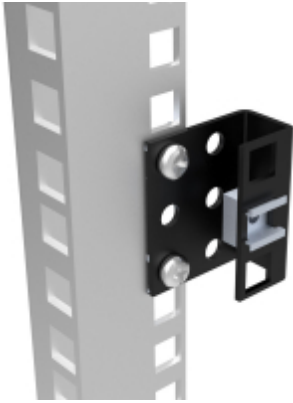

Quality Products. Service Excellence.

Square Hole Mounting Rail Adaptor *CPRSA Series*

Features

- Constructed in 14-gauge steel
- The CPRSA is used when mounting fixed shelving to **CPR Series** rails.
- For use when mounting compatible **RFVS, RFUS, RZVS** and **RASC** shelves.
- Finished in smooth black powder paint.
- TAA compliant for GSA Schedule purchases.
- RoHS Compliant.
- Manufactured in North America.

Part No.	Description
CPRSA	Set of four (4) rail adaptors

Data subject to change without notice

X-ON Electronics

Largest Supplier of Electrical and Electronic Components

Click to view similar products for [Racks & Rack Cabinet Accessories](#) category: