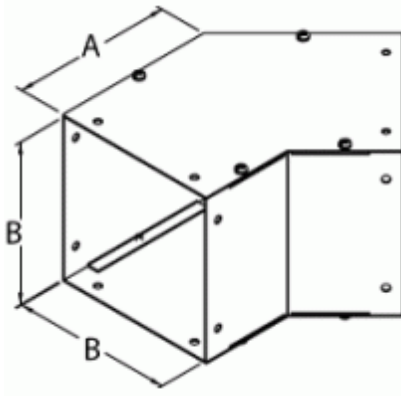

Quality Products. Service Excellence.

45 degree Elbow CWEL45 Series

Painted Steel

Part No.	Size
CWEL245	2.5 x 2.5
CWEL445	4 x 4
CWEL645	6 x 6
CWEL845	8 x 8
CWEL1045	10 x 10
CWEL1245	12 x 12

Unpainted Galvanized

Part No.	Size
CWEL245G	2.5 x 2.5
CWEL445G	4 x 4
CWEL645G	6 x 6
CWEL845G	8 x 8
CWEL1045G	10 x 10
CWEL1245G	12 x 12

Data subject to change without notice

© 2022. Hammond Manufacturing Ltd. All rights reserved.