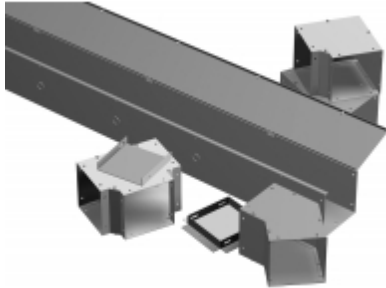

Quality Products. Service Excellence.

Type 1 Lay-In Wireway CW Series

Wireway & Accessories

Application

- Construction designed to ensure electrical continuity and to permit fast and easy indoor installation of multiple wireway runs.

Standards

- UL-50 Type 1
- cUL Type 1
- Complies with
 - IEC 60529, IP20

Construction - Screw Cover

- Formed from 16 or 14 gauge steel
- Flat covers have keyhole screw slots
- Available with or without knockouts
- Straight sections are provided with adequate concentric knockouts (1/2", 3/4" conduit size)
- Unobstructed interior speeds up laying of cables
- Optional hanger brackets allow for vertical or horizontal mounting
- Joiners sold separately

Construction - Hinge Cover

- Formed from 16 or 14 gauge steel
- Hinge covers are hinged on 24" centers
- Available with or without knockouts
- Straight sections are provided with adequate concentric knockouts (1/2", 3/4" conduit size)
- Knockouts are on 12" centers
- Joiner is included with each straight section
- Unobstructed interior speeds up laying of cables
- Optional hanger brackets allow for vertical or horizontal mounting