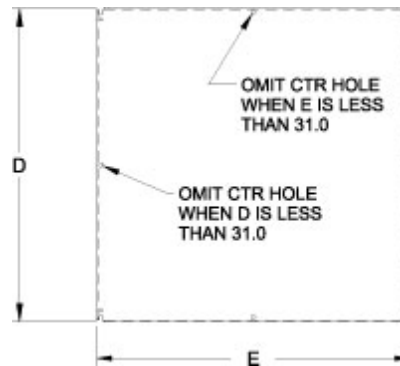

### Features

- Larger than standard NEMA panel used in same sized enclosure.
- 12gauge steel construction.
- Larger sizes have 2 or 4 formed flanges for added strength.
- Slotted corner design for easier mounting.
- Finished in white or unpainted galvanized.