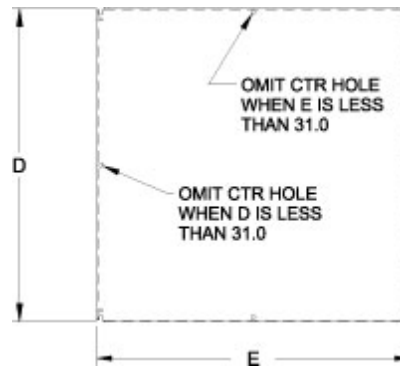

Quality Products. Service Excellence.

Inner Panels *EP Series*

Eclipse Series Enclosures

Features

- Larger than standard NEMA panel used in same sized enclosure.
- 12gauge steel construction.
- Larger sizes have 2 or 4 formed flanges for added strength.
- Slotted corner design for easier mounting.
- Finished in white or unpainted galvanized.

Mild				
Steel	Galvanized	Size		
Part No.	Part No.	D	E	Gauge
EP1210	EPG1210	10.20	8.20	12
EP1212	EPG1212	10.20	10.20	12
EP1224	EPG1224	10.20	22.20	12
EP1612	EPG1612	14.20	10.20	12
EP1616	EPG1616	14.20	14.20	12
EP1620	EPG1620	14.20	18.20	12
EP2012	EPG2012	18.20	10.20	12
EP2016	EPG2016	18.20	14.20	12
EP2020	EPG2020	18.20	18.20	12
EP2024	EPG2024	18.20	22.20	12
EP2412	EPG2412	22.20	10.20	12
EP2416	EPG2416	22.20	14.20	12
EP2420	EPG2420	22.20	18.20	12
EP2424	EPG2424	22.20	22.20	12
EP2430	EPG2430	22.20	28.20	12
EP2442	EPG2442	22.20	40.20	12
EP2448	EPG2448	22.20	46.20	12
EP3012	EPG3012	28.20	10.20	12
EP3016	EPG3016	28.20	14.20	12
EP3020	EPG3020	28.20	18.20	12
EP3024	EPG3024	28.20	22.20	12