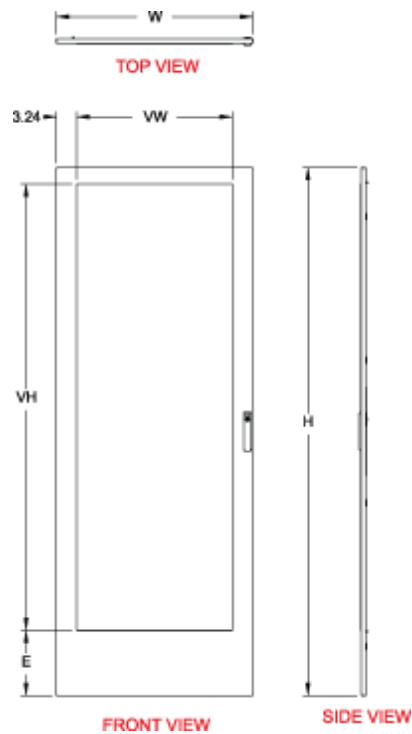

## Window Door *HMEWD Series*

- For use with HME Single Door Series only
- Provides maximum viewing area of enclosure equipment
- Maintains NEMA/UL/CSA Type 12 rating
- UL - 94-VO clear polycarbonate window
- Removable and reversible for left or right hand opening
- Complete with double bit insert latching mechanism
- Door opening 135°
- **Note: check compatibility with HFMD and HFMDT**

Part No.	Viewing Area			For use with Cabinet	
	H	W	E	H	W
HMEDW146	1219	434	67	1400	600
HMEDW148	1219	635	67	1400	800
HMEDW166	1419	434	67	1600	600
HMEDW168	1419	635	67	1600	800
HMEDW186	1617	434	67	1800	600
HMEDW188	1617	635	67	1800	800
HMEDW206	1819	434	67	2000	600
HMEDW208	1819	635	67	2000	800
HMEDW226	1819	434	266	2200	600
HMEDW228	1819	635	266	2200	800