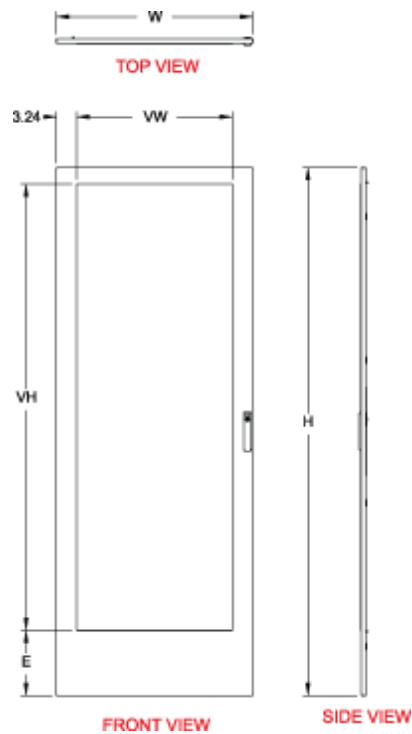

Quality Products. Service Excellence.

Window Door *HMEWD Series*

- For use with HME Single Door Series only
- Provides maximum viewing area of enclosure equipment
- Maintains NEMA/UL/CSA Type 12 rating
- UL - 94-VO clear polycarbonate window
- Removable and reversible for left or right hand opening
- Complete with double bit insert latching mechanism
- Door opening 135°
- **Note: check compatibility with HFMD and HFMDT**

Part No.	Viewing Area			For use with Cabinet	
	H	W	E	H	W
HMEDW146	1219	434	67	1400	600
HMEDW148	1219	635	67	1400	800
HMEDW166	1419	434	67	1600	600
HMEDW168	1419	635	67	1600	800
HMEDW186	1617	434	67	1800	600
HMEDW188	1617	635	67	1800	800
HMEDW206	1819	434	67	2000	600
HMEDW208	1819	635	67	2000	800
HMEDW226	1819	434	266	2200	600
HMEDW228	1819	635	266	2200	800