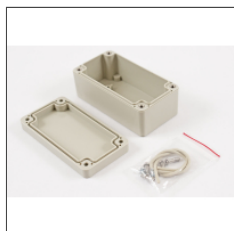

Quality Products. Service Excellence.

Water-Tight ABS & Polycarbonate Enclosures *RP Series*

Clear Lid and Bottom Flange Options

Key Features

- Ideally suited for mounting printed circuit boards or components.
- Choice of two materials - General purpose ABS plastic or Polycarbonate (both materials carry a UL flammability rating of UL94 HB).
- Gasketed lid with two piece "tongue & groove" construction provides protection against access of oil, dust, and water.
- Rubber gasket is included and must be field installed.
- Lid includes smooth recessed area for membrane, label or silkscreen.
- Designed to meet IP 65.
- Lid is secured with self captivating M3.5 stainless steel machine screws (included), threaded into corrosion resistant bushings (for repetitive assembly & disassembly).
- Lid screws are self captivating (lid holes are threaded with the first installation of lid screws).
- Internal features are maximized for mounting options:
 - Internal DIN rail mounting tabs
 - PC board mounting posts
 - Options vary with size, please refer to drawings by clicking on the part numbers below.

Opaque Lid (ABS version shown)

Clear Lid (polycarbonate version shown)

Shown with integral bottom flange.

Some models supplied with deep lids.

Hardware includes lid screws, PC board screws, and gasket

Features corrosion resistant inserts for lid assembly

Internal mounting points for PC boards or panels

Internal DIN rail mounting point.

RP Series Without Bottom Flange

Light Gray ABS Plastic (Opaque Lid)	Light Gray ABS Plastic (Clear Lid)	Off-White Polycarbonate (Opaque Lid)	Off-White Polycarbonate (Clear Lid)	Height	Optional Inner Panels
				Length	Plastic
				Width	Aluminum
				(Including Lid)	