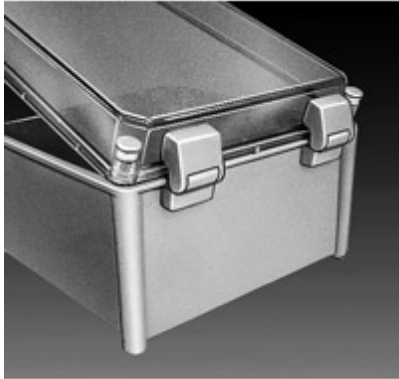

- Fit all PB series enclosures sizes.
- External hinges have a 180° opening.
- Polyamide and fiberglass construction.
- Maintains IP rating when installed.
- Packaged in quantities of two.
- Easily installed in the field.