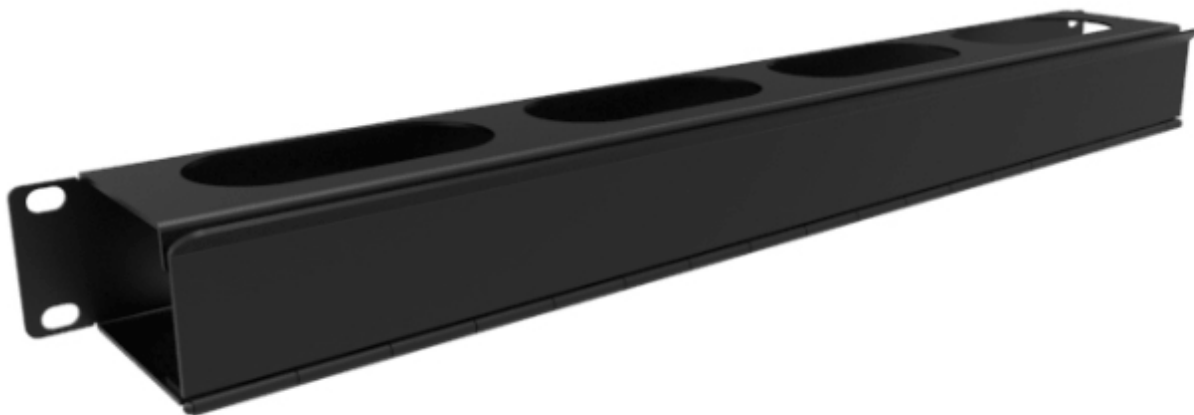

Part No.	Overall Dimensions			Rack Units	Usable Dimensions			Similar Size Part No.
	Height	Width	Depth		Height	Width	Depth