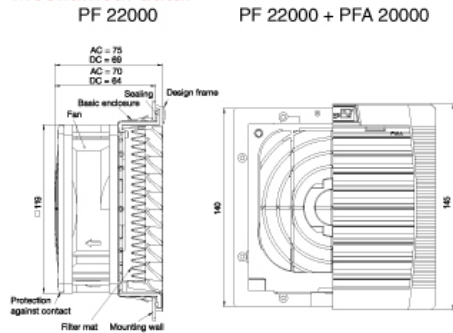

Mechanical data:

Part Number Light Gray RAL7035	Part Number Black RAL 9011	Voltage	Power	Exhaust Filter Light Gray RAL7035	Exhaust Filter Black RAL9011
PF11000T12LG	PF11000T12BK	115V	11W	PFA10000LG	PFA10000BK
PF11000T12LG230	PF11000T12BK230	230V	11W	PFA10000LG	PFA10000BK
PF11000T12LG24	PF11000T12BK24	24V	2W	PFA10000LG	PFA10000BK
PF22000T12LG	PF22000T12BK	115V	20W	PFA20000LG	PFA20000BK
PF22000T12LG230	PF22000T12BK230	230V	18W	PFA20000LG	PFA20000BK
PF22000T12LG24	PF22000T12BK24	24V	5W	PFA20000LG	PFA20000BK

Airflow data	PF 11000	PF 22000	PFA 1-20000
Filter material	Type 12 filter mat	Type 12 filter mat	Type 12 filter mat
Unimpeded airflow	17 CFM	38 CFM	-
Capacity free-flow	10 W/K	21 W/K	-
Airflow in combination	11 CFM	28 CFM	-
(Filterfan + Exhaust Filter)	(PF 11000 + PFA 10000)	(PF 22000 + PFA 20000)	-
Capacity in combination	6 W/K	15 W/K	-
(Filterfan + Exhaust Filter)	(PF 11000 + PFA 10000)	(PF 22000 + PFA 20000)	-
Max. static pressure (Airflow = 0 m3/h)	38 Pa	57 Pa	-
Filtration efficiency	0.88	0.91	88/91%
Filter material grade	G 3 (DIN EN 779)	G 4 (DIN EN 779)	G3/ G4 (DIN EN 779)
Duty cycle	1	1	-