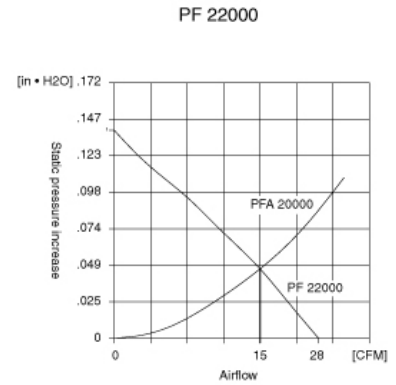

Airflow data: