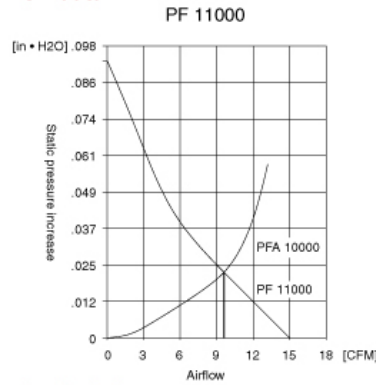

Airflow data: