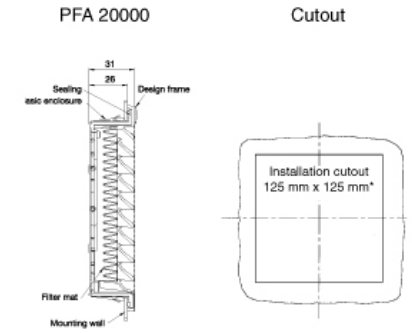

Mechanical data:

Part Number Light Gray RAL7035	Part Number Black RAL 9011	Voltage	Power	Exhaust Filter Light Gray RAL7035	Exhaust Filter Black RAL9011
PF11000T12LG	PF11000T12BK	115V	11W	PFA10000LG	PFA10000BK
PF11000T12LG230	PF11000T12BK230	230V	11W	PFA10000LG	PFA10000BK
PF11000T12LG24	PF11000T12BK24	24V	2W	PFA10000LG	PFA10000BK
PF22000T12LG	PF22000T12BK	115V	20W	PFA20000LG	PFA20000BK
PF22000T12LG230	PF22000T12BK230	230V	18W	PFA20000LG	PFA20000BK
PF22000T12LG24	PF22000T12BK24	24V	5W	PFA20000LG	PFA20000BK

Airflow data	PF 11000	PF 22000	PFA 1-20000
Filter material	Type 12 filter mat	Type 12 filter mat	Type 12 filter mat
Unimpeded airflow	17 CFM	38 CFM	-
Capacity free-flow	10 W/K	21 W/K	-
Airflow in combination	11 CFM	28 CFM	-
(Filterfan + Exhaust Filter)	(PF 11000 + PFA 10000)	(PF 22000 + PFA 20000)	-
Capacity in combination	6 W/K	15 W/K	-
(Filterfan + Exhaust Filter)	(PF 11000 + PFA 10000)	(PF 22000 + PFA 20000)	-
Max. static pressure (Airflow = 0 m3/h)	38 Pa	57 Pa	-
Filtration efficiency	0.88	0.91	88/91%
Filter material grade	G 3 (DIN EN 779)	G 4 (DIN EN 779)	G3/ G4 (DIN EN 779)
Duty cycle	1	1	-