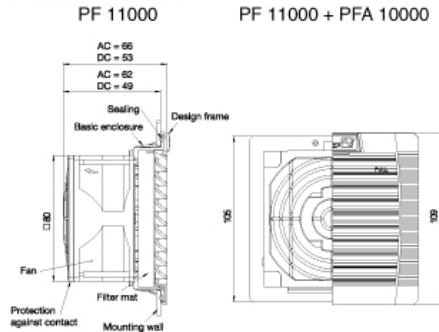

Mechanical data: