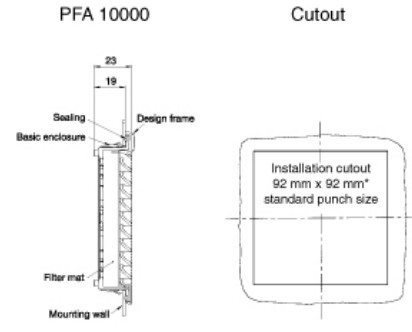

Mechanical data: