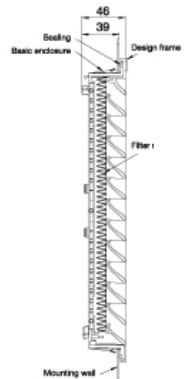

Mechanical data:

PF 65000, PF 66000, PF 67000

PF 65000, PF 66000, PF 67000 + PFA 60000

PFA 60000

Part Number Light Gray RAL 7035	Part Number Black RAL9011	Voltage	Power	Exhaust Filter Light Gray RAL7035	Exhaust Filter Black RAL9011
PF65000T12LG	PF65000T12BK	115V	90W	PFA60000LG	PFA60000BK
PF65000T12LG230	PF65000T12BK230	230V	80W	PFA60000LG	PFA60000BK