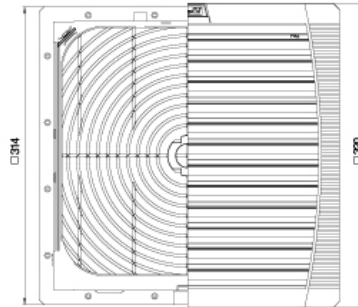

Mechanical data:

PF 65000, PF 66000, PF 67000

PF 65000, PF 66000, PF 67000 + PFA 60000

PFA 60000

Part Number Light Gray RAL 7035	Part Number Black RAL9011	Voltage	Power	Exhaust Filter Light Gray RAL7035	Exhaust Filter Black RAL9011
PF65000T12LG	PF65000T12BK	115V	90W	PFA60000LG	PFA60000BK
PF65000T12LG230	PF65000T12BK230	230V	80W	PFA60000LG	PFA60000BK