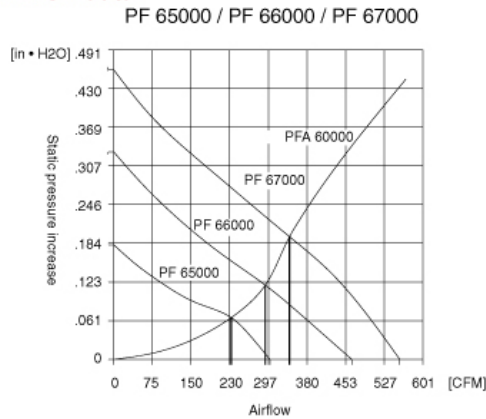

Airflow data:

PF 65000, PF 66000, PF 67000 + PFA 60000