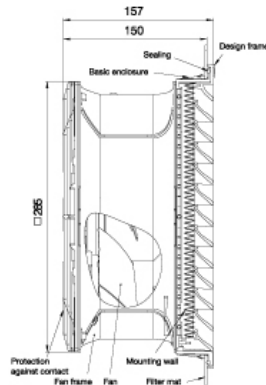

Mechanical data:

PF 65000, PF 66000, PF 67000

PF 65000, PF 66000, PF 67000 + PFA 60000

PFA 60000

Part Number Light Gray RAL 7035	Part Number Black RAL9011	Voltage	Power	Exhaust Filter Light Gray RAL7035	Exhaust Filter Black RAL9011
PF65000T12LG	PF65000T12BK	115V	90W	PFA60000LG	PFA60000BK
PF65000T12LG230	PF65000T12BK230	230V	80W	PFA60000LG	PFA60000BK