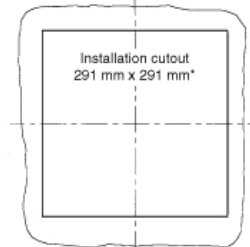

Quality Products. Service Excellence.

297-560 CFM Filterfans PF GEN4 Series

Type 12

Features

- Maintains a UL Tested NEMA Type 12 seal against enclosure
- UL Recognized to UL 508A, category NITW2/8, UL File #E175229
- Patented “Click & Fit” design provides a hardware free installation!
- Plastic made from strong, heat resistant (ABS-FR), UL 94 VO fire approved material
- Fan Motor is CSA Approved
- Options: Black Grills

Accessories

- Exhaust Filters
- Filterfan Rainhoods - 4/4X
- Thermostats
- Replacement Filters
- Filterfan Rainhoods - 3R

Airflow data:

PF 65000, PF 66000, PF 67000 + PFA 60000

Mechanical data:

PF 65000, PF 66000, PF 67000

PF 65000, PF 66000, PF 67000 + PFA 60000

PFA 60000

Part Number Light Gray RAL 7035	Part Number Black RAL9011	Voltage	Power	Exhaust Filter Light Gray RAL7035	Exhaust Filter Black RAL9011
PF65000T12LG	PF65000T12BK	115V	90W	PFA60000LG	PFA60000BK
PF65000T12LG230	PF65000T12BK230	230V	80W	PFA60000LG	PFA60000BK