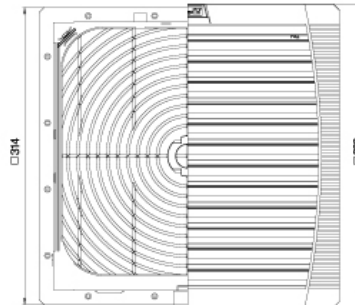

Mechanical data:

PF 65000, PF 66000, PF 67000

PF 65000, PF 66000, PF 67000 + PFA 60000

PFA 60000

Part Number Light Gray	Part Number Black	Voltage Power		Exhaust Filter Light	Exhaust Filter
RAL 7035	RAL9011			Gray RAL7035	Black RAL9011
PF65000T12LG	PF65000T12BK	115V	90W	PFA60000LG	PFA60000BK
PF65000T12LG230	PF65000T12BK230	230V	80W	PFA60000LG	PFA60000BK