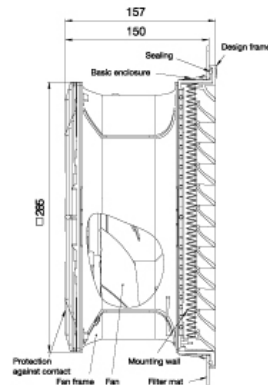

Mechanical data:

PF 65000, PF 66000, PF 67000

PF 65000, PF 66000, PF 67000 + PFA 60000

PFA 60000

Part Number Light Gray	Part Number Black	Voltage Power		Exhaust Filter Light	Exhaust Filter
RAL 7035	RAL9011			Gray RAL7035	Black RAL9011
PF65000T12LG	PF65000T12BK	115V	90W	PFA60000LG	PFA60000BK
PF65000T12LG230	PF65000T12BK230	230V	80W	PFA60000LG	PFA60000BK