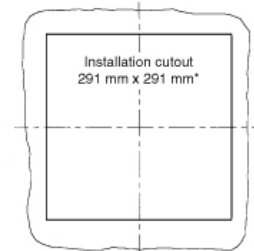

Quality Products. Service Excellence.

297-560 CFM Filterfans PF GEN4 Series

Type 12

Features

- Maintains a UL Tested NEMA Type 12 seal against enclosure
- UL Recognized to UL 508A, category NITW2/8, UL File #E175229
- Patented “Click & Fit” design provides a hardware free installation!
- Plastic made from strong, heat resistant ABS-FR, UL 94 V0 fire approved material
- Fan Motor is CSA Approved
- Options: Black Grills

Accessories

- Exhaust Filters
- Filterfan Rainhoods - 4/4X
- Thermostats
- Replacement Filters
- Filterfan Rainhoods - 3R

Airflow data:

PF 65000, PF 66000, PF 67000 + PFA 60000

Mechanical data:

PF 65000, PF 66000, PF 67000

PF 65000, PF 66000, PF 67000 + PFA 60000

PFA 60000

Part Number Light Gray	Part Number Black	Voltage Power		Exhaust Filter Light	Exhaust Filter
RAL 7035	RAL9011			Gray RAL7035	Black RAL9011
PF65000T12LG	PF65000T12BK	115V	90W	PFA60000LG	PFA60000BK
PF65000T12LG230	PF65000T12BK230	230V	80W	PFA60000LG	PFA60000BK