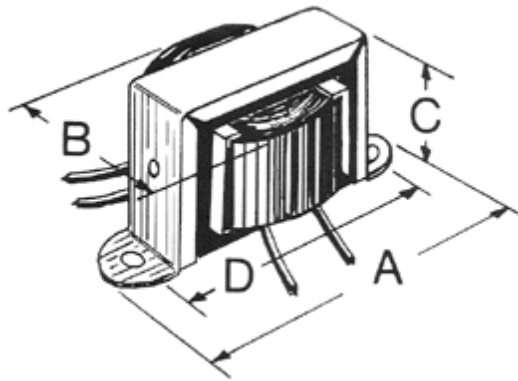

### Features

- Used as a small 24 volt transformer for relay, pilot lights or low voltage, low power control use.
- 60 Hz. operation.
- Chassis mount.
- With 10" leads.
- CSA certified (209651)
- UL listed (File #E207860)