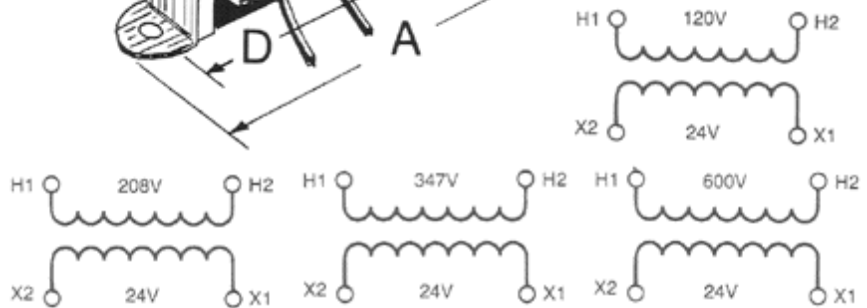

## 24V / Small Control Open Style, Chassis Mount - 25 VA to 50 VA PHC

Series

120V, 208V, 347V or 600V Primary

### Features

- Used as a small 24 volt transformer for relay, pilot lights or low voltage, low power control use.
- 60 Hz. operation.
- Chassis mount.
- With 10" leads.
- CSA certified (209651)
- UL listed (File #E207860)

Part No.	Primary Voltage	Secondary Voltage	Secondary		Overall Dimensions			Mounting
			Current (Amps)	VA	Height (C)	Width (A)	Depth (B)	Hole Centers (D)
PHC50PGA	24	24 VCT	2.08	50	2.63	4.00	2.25	3.56
PHC25JGA	120	24	1.04	25	2.31	3.69	2.13	3.13
PHC50JGA	120	24	2.08	50	2.63	4.00	2.50	3.56
PHC25LGA	208	24	1.04	25	2.31	3.69	2.13	3.13
PHC50LGA	208	24	2.08	50	2.63	4.00	2.50	3.56
PHC25KGA	347	24	1.04	25	2.31	3.69	2.13	3.13
PHC50KGA	347	24	2.08	50	2.63	4.00	2.50	3.56
PHC25FGA	480	24	1.04	25	2.31	3.69	2.13	3.13
PHC50FGA	480	24	2.08	50	2.63	4.00	2.50	3.56
PHC25AGA	600	24	1.04	25	2.31	3.69	2.13	3.13
PHC50AGA	600	24	2.08	50	2.63	4.00	2.50	3.56